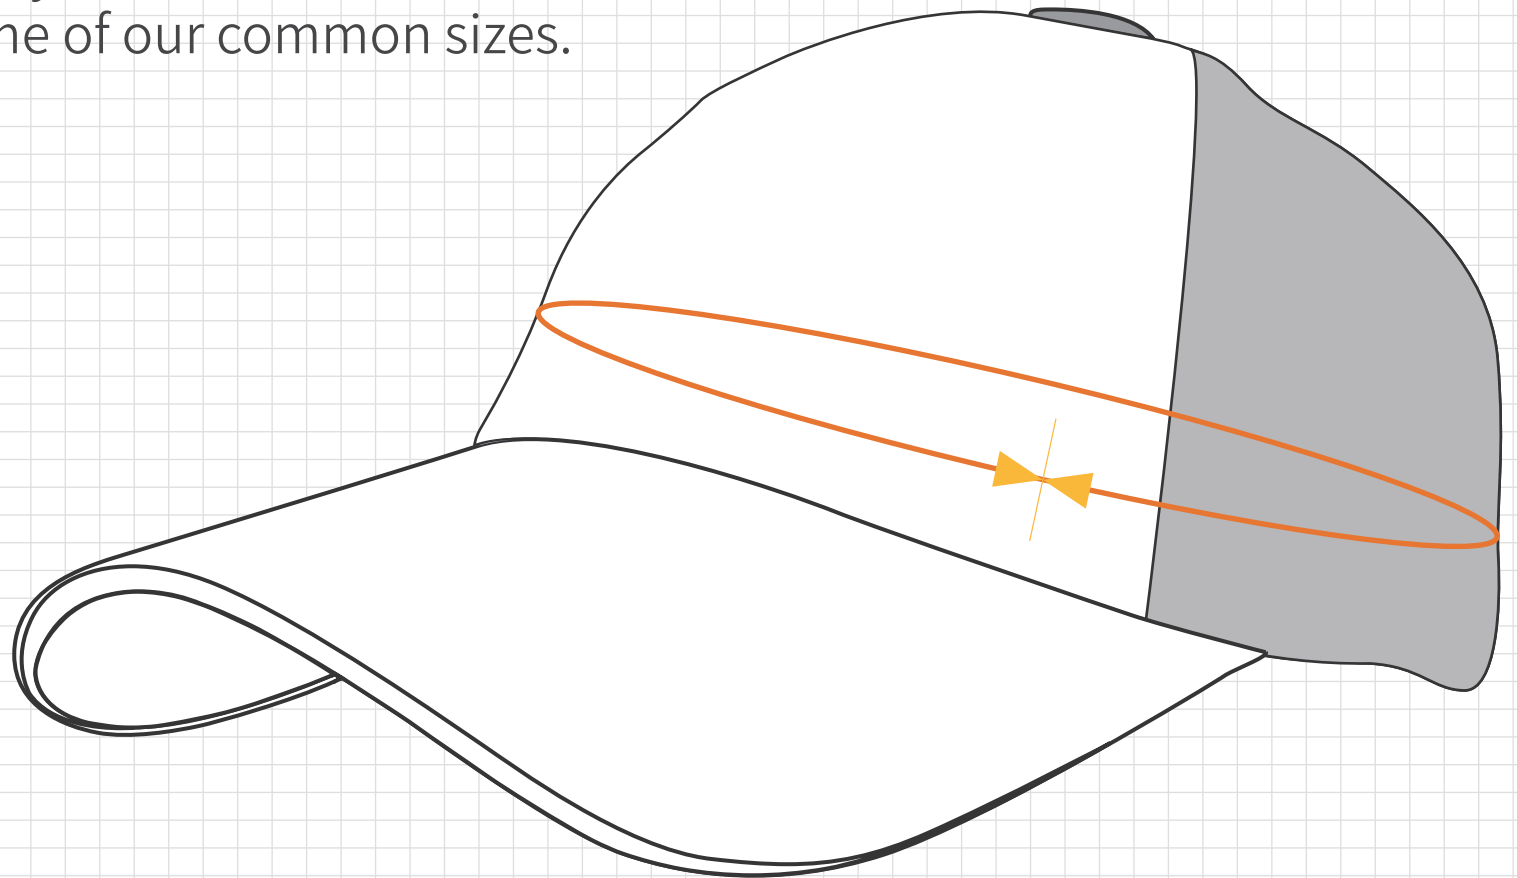

3) Choose logo printing area

C-CUSTOM YOUR SIZE

You can customize your own size as well as some of our common sizes.

NOMAL SIZE

Children: 52-54cm

Youth: 56cm

Adult: 58-60cm

D-CHECK OUT