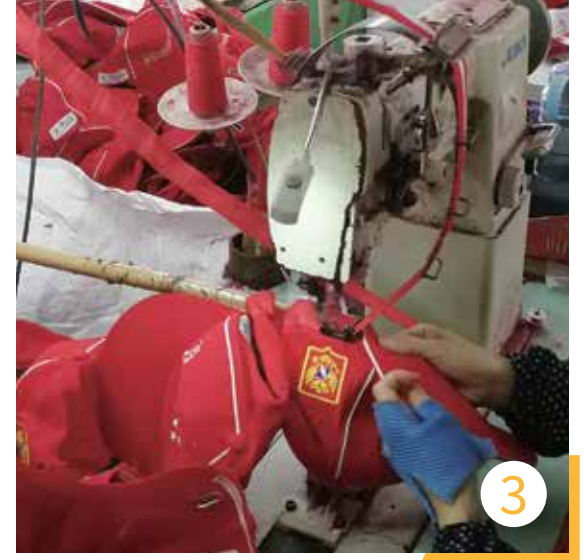

Trucker cap 29

Sun visor 33

Bucket hat 37

New design 40

PPR PRODUCTION ONLINE

PPR PRODUCTION

HOW WE WORK

1 Select your cap style & color