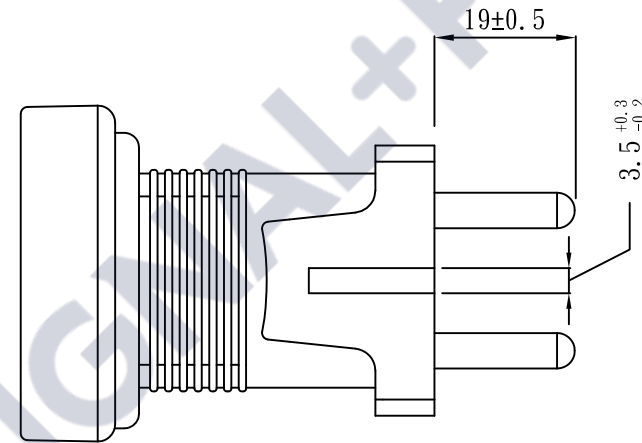

# AS 3112 to CEE 7/7 Plug

## Note:

1. Rating: 10A 250V
2. Insulation Resistance: 100MΩ
3. Dielectric Voltage: 2000V/sec

TOLERANCE >0±0.30 >1.0±0.50 >10.0±1.0 >20.0±2.0 Angle: ±1°	APPROVED		DATE		YUNG LI CO., LTD			
	CHECKED		DATE					
	DRAWN		DATE					
	TYPE	YL-2235			P/N			
DRAWING NO.	CY-A2235			MATERIAL	P. V. C	UNIT	mm	
				SCALE	1:1			