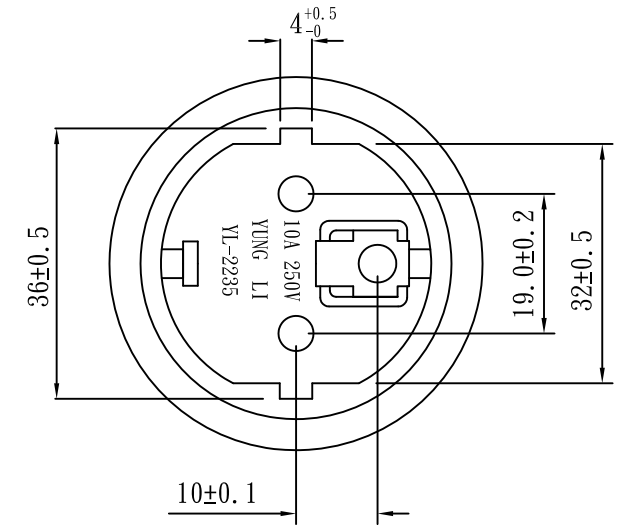

# AS 3112 to CEE 7/7 Plug

## Note:

1. Rating: 10A 250V
2. Insulation Resistance: 100MΩ
3. Dielectric Voltage: 2000V/sec

TOLERANCE >0±0.30 >1.0±0.50 >10.0±1.0 >20.0±2.0 Angle: ±1°	APPROVED		DATE		YUNG LI CO., LTD			
	CHECKED		DATE					
	DRAWN		DATE					
	TYPE	YL-2235			P/N			
DRAWING NO.	CY-A2235			MATERIAL	P. V. C	UNIT	mm	
				SCALE	1:1			