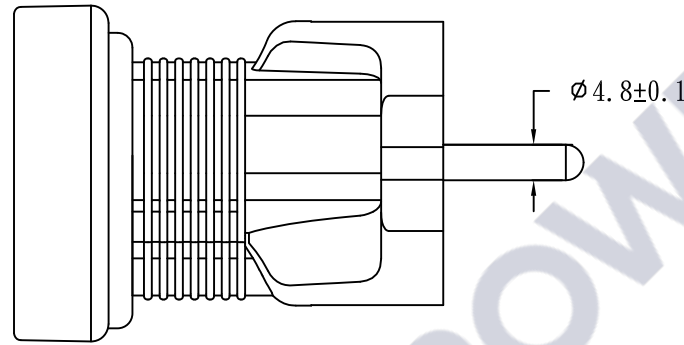

# AS 3112 to CEE 7/7 Plug

## Note:

1. Rating: 10A 250V
2. Insulation Resistance: 100MΩ
3. Dielectric Voltage: 2000V/sec

TOLERANCE >0±0.30 >1.0±0.50 >10.0±1.0 >20.0±2.0 Angle: ±1°	APPROVED		DATE		YUNG LI CO., LTD			
	CHECKED		DATE					
	DRAWN		DATE					
	TYPE	YL-2235			P/N			
DRAWING NO.	CY-A2235			MATERIAL	P. V. C	UNIT	mm	
				SCALE	1:1			