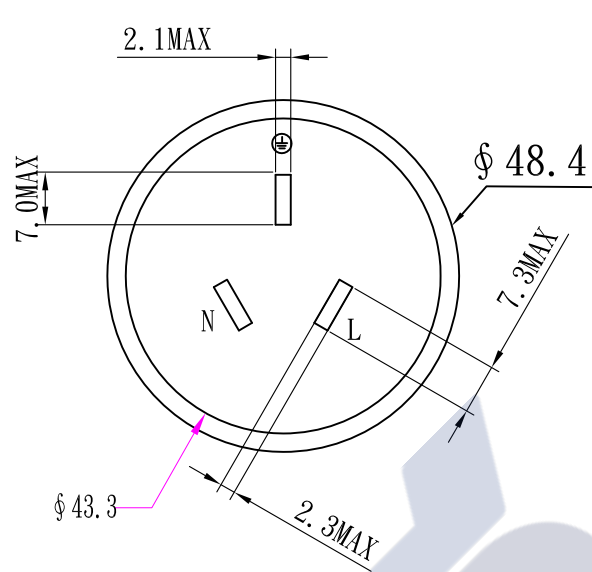

# AS 3112 to CEE 7/7 Plug

## Note:

1. Rating: 10A 250V
2. Insulation Resistance: 100MΩ
3. Dielectric Voltage: 2000V/sec

TOLERANCE >0±0.30 >1.0±0.50 >10.0±1.0 >20.0±2.0 Angle: ±1°	APPROVED		DATE		YUNG LI CO., LTD			
	CHECKED		DATE					
	DRAWN		DATE					
	TYPE	YL-2235			P/N			
DRAWING NO.	CY-A2235			MATERIAL	P. V. C	UNIT	mm	
				SCALE	1:1			