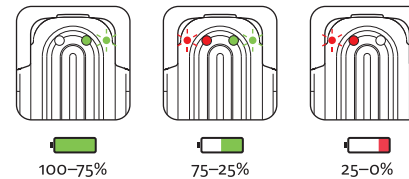

Run Times and Modes

STRIP DRIVE FRONT

	BLAST	ENDURO	ECONOMY	FLASH 1	FLASH 2	FLASH 3	FLASH 4	FLASH 5	FLASH 6	DAY FLASH
	100 LUMENS	50 LUMENS	15 LUMENS	25 LUMENS	50 LUMENS	50 LUMENS	75 LUMENS	25/5 LUMENS	50 LUMENS	400 LUMENS
	2:30 h:min	4:30 h:min	11:00 h:min	13:00 h:min	4:00 h:min	5:30 h:min	4:30 h:min	11:00 h:min	21:30 h:min	5:00 h:min

Run Times and Modes

STRIP DRIVE 300+ REAR

	ECONOMY	BLAST	PULSE	FLASH 1	DAY FLASH 1	DAY FLASH 2	FEMTO
	15 LUMENS	60 LUMENS	60 LUMENS	40 LUMENS	150 LUMENS	300 LUMENS	5 LUMENS
	18:00 h:min	5:30 h:min	12:00 h:min	32:00 h:min	24:00 h:min	17:00 h:min	80:00 h:min

STRIP DRIVE PRO 400+ REAR

	ECONOMY	BLAST	PULSE	FLASH 1	DAY FLASH 1	DAY FLASH 2	FEMTO
	15 LUMENS	80 LUMENS	80 LUMENS	50 LUMENS	200 LUMENS	400 LUMENS	5 LUMENS
	26:00 h:min	5:30 h:min	14:00 h:min	11:00 h:min	30:00 h:min	18:00 h:min	80:00 h:min

Battery

STRIP DRIVE PRO ALERT 400+ REAR

	ECONOMY	BLAST	PULSE	FLASH 1	DAY FLASH 1	DAY FLASH 2	FEMTO	ACTIVE ALERT
	15 LUMENS	80 LUMENS	80 LUMENS	50 LUMENS	200 LUMENS	400 LUMENS	5 LUMENS	150 LUMENS
	26:00 h:min	5:30 h:min	14:00 h:min	11:00 h:min	30:00 h:min	18:00 h:min	80:00 h:min	

Charging

Battery

Charging

Mounting

Mounting

- Before using your Lezyne LED Light for the first time, fully charge battery.
- Antes de utilizar la luz LED por primera vez, cargue completamente la batería.
- Avant d'utiliser votre lampe LED Lezyne pour la première fois, chargez complètement la batterie.
- Bevor Sie die ihre Lezyne Lampe zum ersten Mal benutzen, sollte Sie diese vollständig laden.
- 最初にLezyne LEDライトを使用する前に、バッテリーをフルに充電してください。