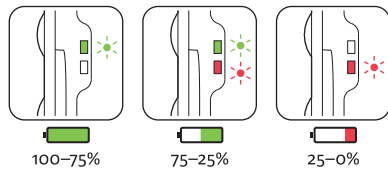

Battery

STRIP DRIVE PRO ALERT 400+ REAR

	ECONOMY	BLAST	PULSE	FLASH 1	DAY FLASH 1	DAY FLASH 2	FEMTO	ACTIVE ALERT
	15 LUMENS	80 LUMENS	80 LUMENS	50 LUMENS	200 LUMENS	400 LUMENS	5 LUMENS	150 LUMENS
	26:00 h:min	5:30 h:min	14:00 h:min	11:00 h:min	30:00 h:min	18:00 h:min	80:00 h:min