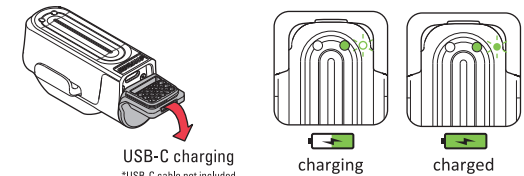

Run Times and Modes

STRIP DRIVE FRONT

	BLAST	ENDURO	ECONOMY	FLASH 1	FLASH 2	FLASH 3	FLASH 4	FLASH 5	FLASH 6	DAY FLASH
	100 LUMENS	50 LUMENS	15 LUMENS	25 LUMENS	50 LUMENS	50 LUMENS	75 LUMENS	25/5 LUMENS	50 LUMENS	400 LUMENS
	2:30 h:min	4:30 h:min	11:00 h:min	13:00 h:min	4:00 h:min	5:30 h:min	4:30 h:min	11:00 h:min	21:30 h:min	5:00 h:min

Run Times and Modes

STRIP DRIVE 300+ REAR

	ECONOMY	BLAST	PULSE	FLASH 1	DAY FLASH 1	DAY FLASH 2	FEMTO
	15 LUMENS	60 LUMENS	60 LUMENS	40 LUMENS	150 LUMENS	300 LUMENS	5 LUMENS
	18:00 h:min	5:30 h:min	12:00 h:min	32:00 h:min	24:00 h:min	17:00 h:min	80:00 h:min

STRIP DRIVE PRO 400+ REAR

	ECONOMY	BLAST	PULSE	FLASH 1	DAY FLASH 1	DAY FLASH 2	FEMTO
	15 LUMENS	80 LUMENS	80 LUMENS	50 LUMENS	200 LUMENS	400 LUMENS	5 LUMENS
	26:00 h:min	5:30 h:min	14:00 h:min	11:00 h:min	30:00 h:min	18:00 h:min	80:00 h:min

Battery

STRIP DRIVE PRO ALERT 400+ REAR

	ECONOMY	BLAST	PULSE	FLASH 1	DAY FLASH 1	DAY FLASH 2	FEMTO	ACTIVE ALERT
	15 LUMENS	80 LUMENS	80 LUMENS	50 LUMENS	200 LUMENS	400 LUMENS	5 LUMENS	150 LUMENS
	26:00 h:min	5:30 h:min	14:00 h:min	11:00 h:min	30:00 h:min	18:00 h:min	80:00 h:min	

Charging

Battery

Charging

Mounting

Mounting

- Before using your Lezyne LED Light for the first time, fully charge battery.
- Antes de utilizar la luz LED por primera vez, cargue completamente la batería.
- Avant d'utiliser votre lampe LED Lezyne pour la première fois, chargez complètement la batterie.
- Bevor Sie die ihre Lezyne Lampe zum ersten Mal benutzen, sollte Sie diese vollständig laden.
- 最初にLezyne LEDライトを使用する前に、バッテリーをフルに充電してください。