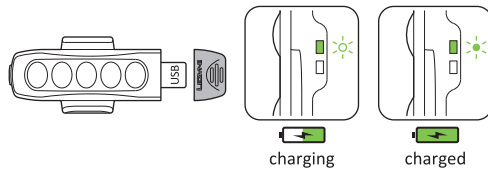

Run Times and Modes

STRIP DRIVE FRONT

	BLAST	ENDURO	ECONOMY	FLASH 1	FLASH 2	FLASH 3	FLASH 4	FLASH 5	FLASH 6	DAY FLASH
	100 LUMENS	50 LUMENS	15 LUMENS	25 LUMENS	50 LUMENS	50 LUMENS	75 LUMENS	25/5 LUMENS	50 LUMENS	400 LUMENS
	2:30 h:min	4:30 h:min	11:00 h:min	13:00 h:min	4:00 h:min	5:30 h:min	4:30 h:min	11:00 h:min	21:30 h:min	5:00 h:min

Run Times and Modes

STRIP DRIVE 300+ REAR

	ECONOMY	BLAST	PULSE	FLASH 1	DAY FLASH 1	DAY FLASH 2	FEMTO
	15 LUMENS	60 LUMENS	60 LUMENS	40 LUMENS	150 LUMENS	300 LUMENS	5 LUMENS
	18:00 h:min	5:30 h:min	12:00 h:min	32:00 h:min	24:00 h:min	17:00 h:min	80:00 h:min

STRIP DRIVE PRO 400+ REAR

	ECONOMY	BLAST	PULSE	FLASH 1	DAY FLASH 1	DAY FLASH 2	FEMTO
	15 LUMENS	80 LUMENS	80 LUMENS	50 LUMENS	200 LUMENS	400 LUMENS	5 LUMENS
	26:00 h:min	5:30 h:min	14:00 h:min	11:00 h:min	30:00 h:min	18:00 h:min	80:00 h:min

Battery

STRIP DRIVE PRO ALERT 400+ REAR

	ECONOMY	BLAST	PULSE	FLASH 1	DAY FLASH 1	DAY FLASH 2	FEMTO	ACTIVE ALERT
	15 LUMENS	80 LUMENS	80 LUMENS	50 LUMENS	200 LUMENS	400 LUMENS	5 LUMENS	150 LUMENS
	26:00 h:min	5:30 h:min	14:00 h:min	11:00 h:min	30:00 h:min	18:00 h:min	80:00 h:min	

Charging

Battery

Charging

Mounting

Mounting

- Before using your Lezyne LED Light for the first time, fully charge battery.
- Antes de utilizar la luz LED por primera vez, cargue completamente la batería.
- Avant d'utiliser votre lampe LED Lezyne pour la première fois, chargez complètement la batterie.
- Bevor Sie die ihre Lezyne Lampe zum ersten Mal benutzen, sollte Sie diese vollständig laden.
- 最初にLezyne LEDライトを使用する前に、バッテリーをフルに充電してください。