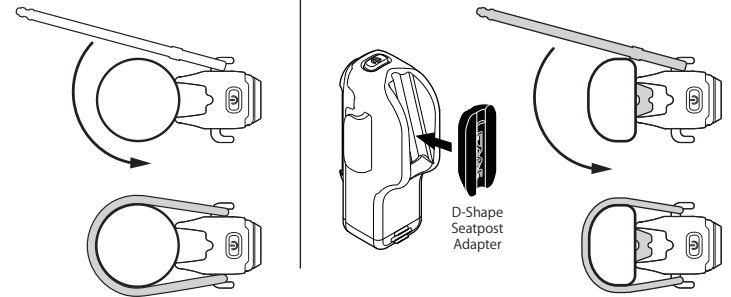

Mounting

Charging