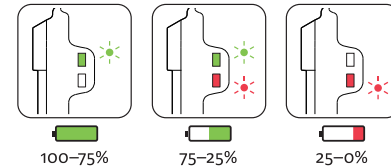

Run Times and Modes

STRIP FRONT

	BLAST	ENDURO	ECONOMY		50 LUMENS		75 LUMENS	25/5 LUMENS	50 LUMENS	400 LUMENS
	100 LUMENS	50 LUMENS	15 LUMENS	25 LUMENS	50 LUMENS	50 LUMENS	75 LUMENS	25/5 LUMENS	50 LUMENS	400 LUMENS
	2:30 h:min	4:30 h:min	11:00 h:min	13:00 h:min	4:00 h:min	5:30 h:min	4:30 h:min	11:00 h:min	21:30 h:min	5:00 h:min

Battery

Mounting

Charging

- Before using your Lezyne LED Light for the first time, fully charge battery.
- Antes de utilizar la luz LED por primera vez, cargue completamente la batería.
- Avant d'utiliser votre lampe LED Lezyne pour la première fois, chargez complètement la batterie.
- Bevor Sie die ihre Lezyne Lampe zum ersten Mal benutzen, sollte Sie diese vollständig laden.
- 最初にLezyne LEDライトを使用する前に、バッテリーをフルに充電してください。

Run Times and Modes

STRIP PRO REAR

	BLAST	ENDURO	ECONOMY	FLASH 1	FLASH 2	FLASH 3	FLASH 4	FLASH 5	FLASH 6	DAY FLASH 1	DAY FLASH 2
	50 LUMENS	25 LUMENS	5 LUMENS	35 LUMENS	25 LUMENS	25 LUMENS	35 LUMENS	10 LUMENS	5 LUMENS	300 LUMENS	150 LUMENS
	3:00 h:min	5:30 h:min	22:00 h:min	8:00 h:min	6:30 h:min	7:00 h:min	6:00 h:min	22:00 h:min	53:00 h:min	5:00 h:min	7:00 h:min

STRIP REAR

	BLAST	ENDURO	ECONOMY	FLASH 1	FLASH 2	FLASH 3	FLASH 4	FLASH 5	FLASH 6	DAY FLASH 1	DAY FLASH 2
	45 LUMENS	15 LUMENS	3 LUMENS	25 LUMENS	15 LUMENS	15 LUMENS	20 LUMENS	5 LUMENS	3 LUMENS	150 LUMENS	100 LUMENS
	2:15 h:min	7:00 h:min	30:00 h:min	8:00 h:min	8:00 h:min	8:30 h:min	10:00 h:min	29:00 h:min	57:00 h:min	6:30 h:min	7:00 h:min

Battery

Mounting

Charging