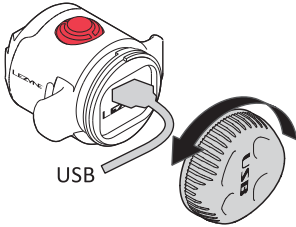

on/off: hold 2 sec 

on/off: hold 2 sec

Run Times and Modes

FEMTO USB FRONT

	FLASH 1/2/3	PULSE	SOLID
	15 LUMENS	15 LUMENS	15 LUMENS
	20:00 h : min	12:00 h : min	6:00 h : min

Run Times and Modes

FEMTO USB REAR

	FLASH 1/2/3	PULSE	SOLID
	5 LUMENS	5 LUMENS	5 LUMENS
	15:00 h : min	9:00 h : min	4:30 h : min

Battery

2-10%

Mounting

Battery

2-10%

Mounting

Charging