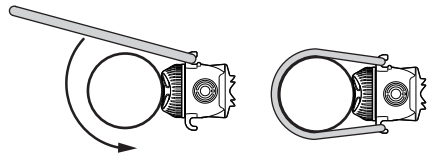

	FLASH 1/2/3	PULSE	SOLID
	5 LUMENS	5 LUMENS	5 LUMENS
	15:00 h : min	9:00 h : min	4:30 h : min

Battery

2-10%

Mounting

Battery

2-10%

Mounting

Charging