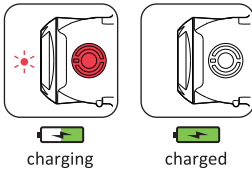

	FLASH 1/2/3	PULSE	SOLID
	5 LUMENS	5 LUMENS	5 LUMENS
	15:00 h : min	9:00 h : min	4:30 h : min

Battery

2-10%

Mounting

Battery

2-10%

Mounting

Charging