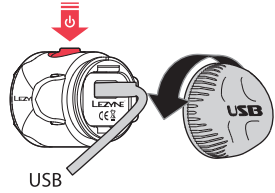

on/off: hold 2 sec 

on/off: hold 2 sec

Run Times and Modes

FEMTO USB FRONT

	FLASH 1/2/3	PULSE	SOLID
	15 LUMENS	15 LUMENS	15 LUMENS
	20:00 h : min	12:00 h : min	6:00 h : min

Run Times and Modes

FEMTO USB REAR