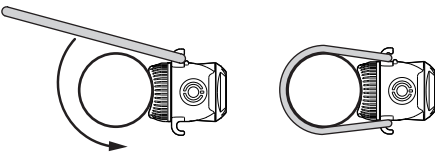

on/off: hold 2 sec 

on/off: hold 2 sec

Run Times and Modes

FEMTO USB FRONT

	FLASH 1/2/3	PULSE	SOLID
	15 LUMENS	15 LUMENS	15 LUMENS
	20:00 h : min	12:00 h : min	6:00 h : min

Run Times and Modes

FEMTO USB REAR

	FLASH 1/2/3	PULSE	SOLID
	5 LUMENS	5 LUMENS	5 LUMENS
	15:00 h : min	9:00 h : min	4:30 h : min

Battery

2-10%

Mounting

Battery

2-10%

Mounting

Charging