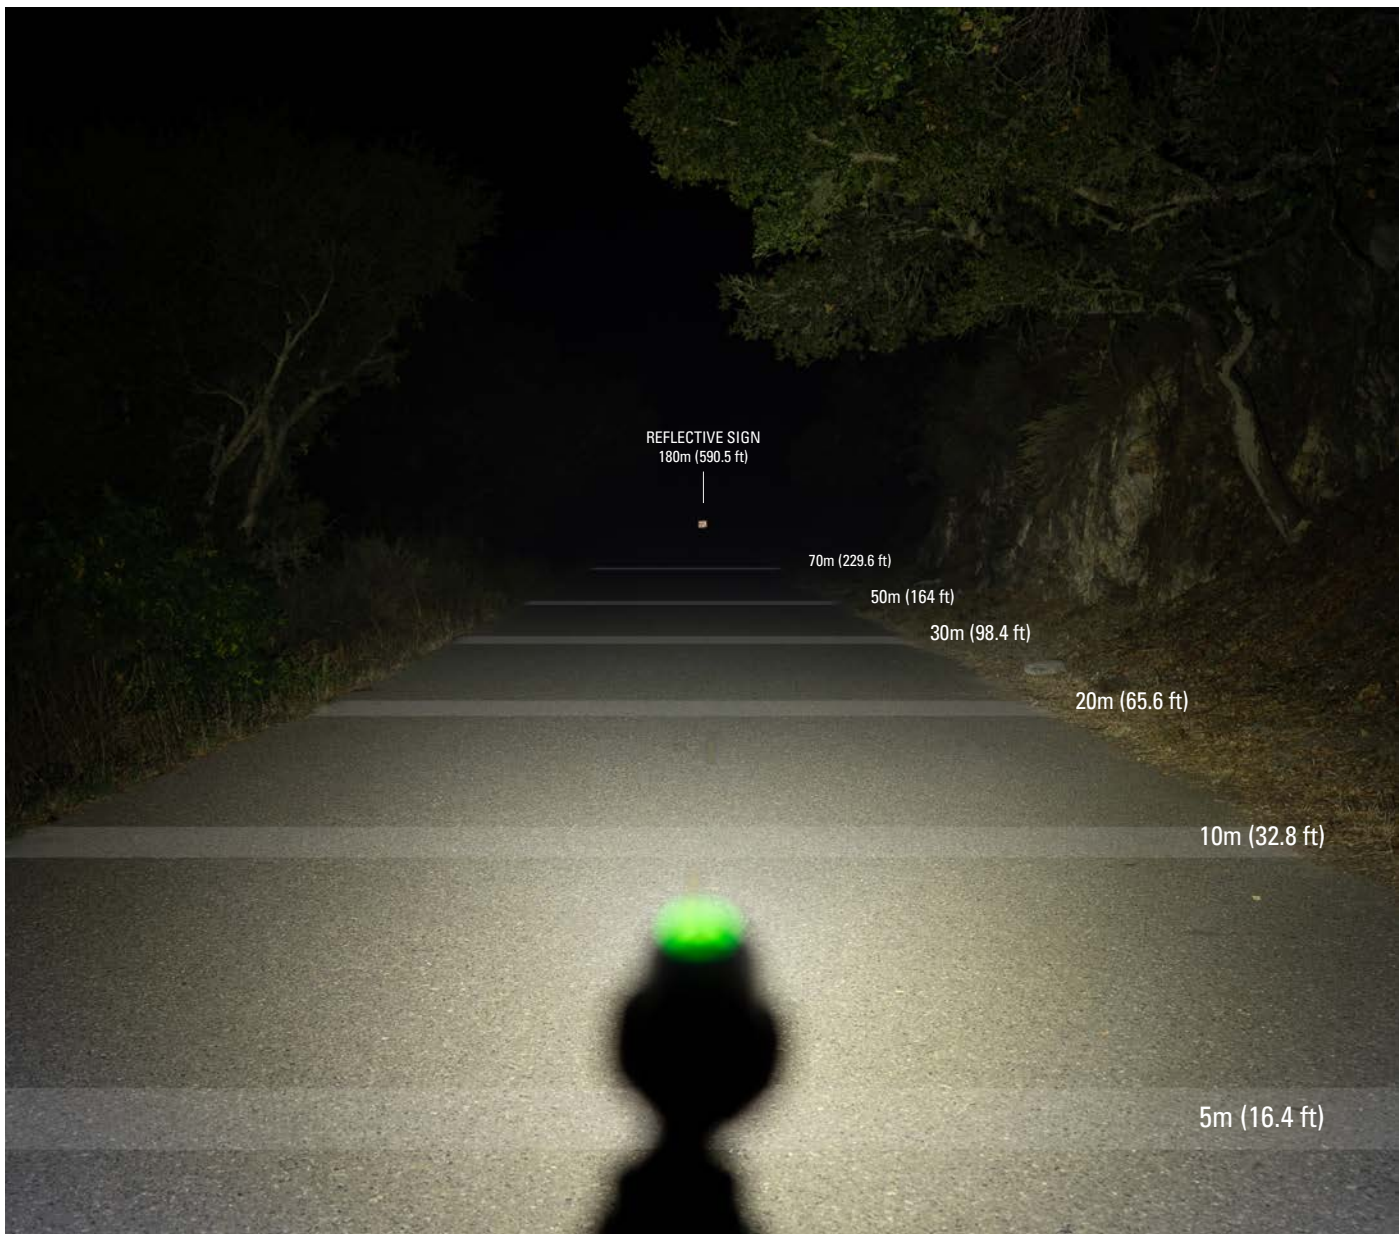

MACRO DRIVE DUO

[CLICK HERE TO VISIT MACRO DRIVE DUO WEB PAGE](#)