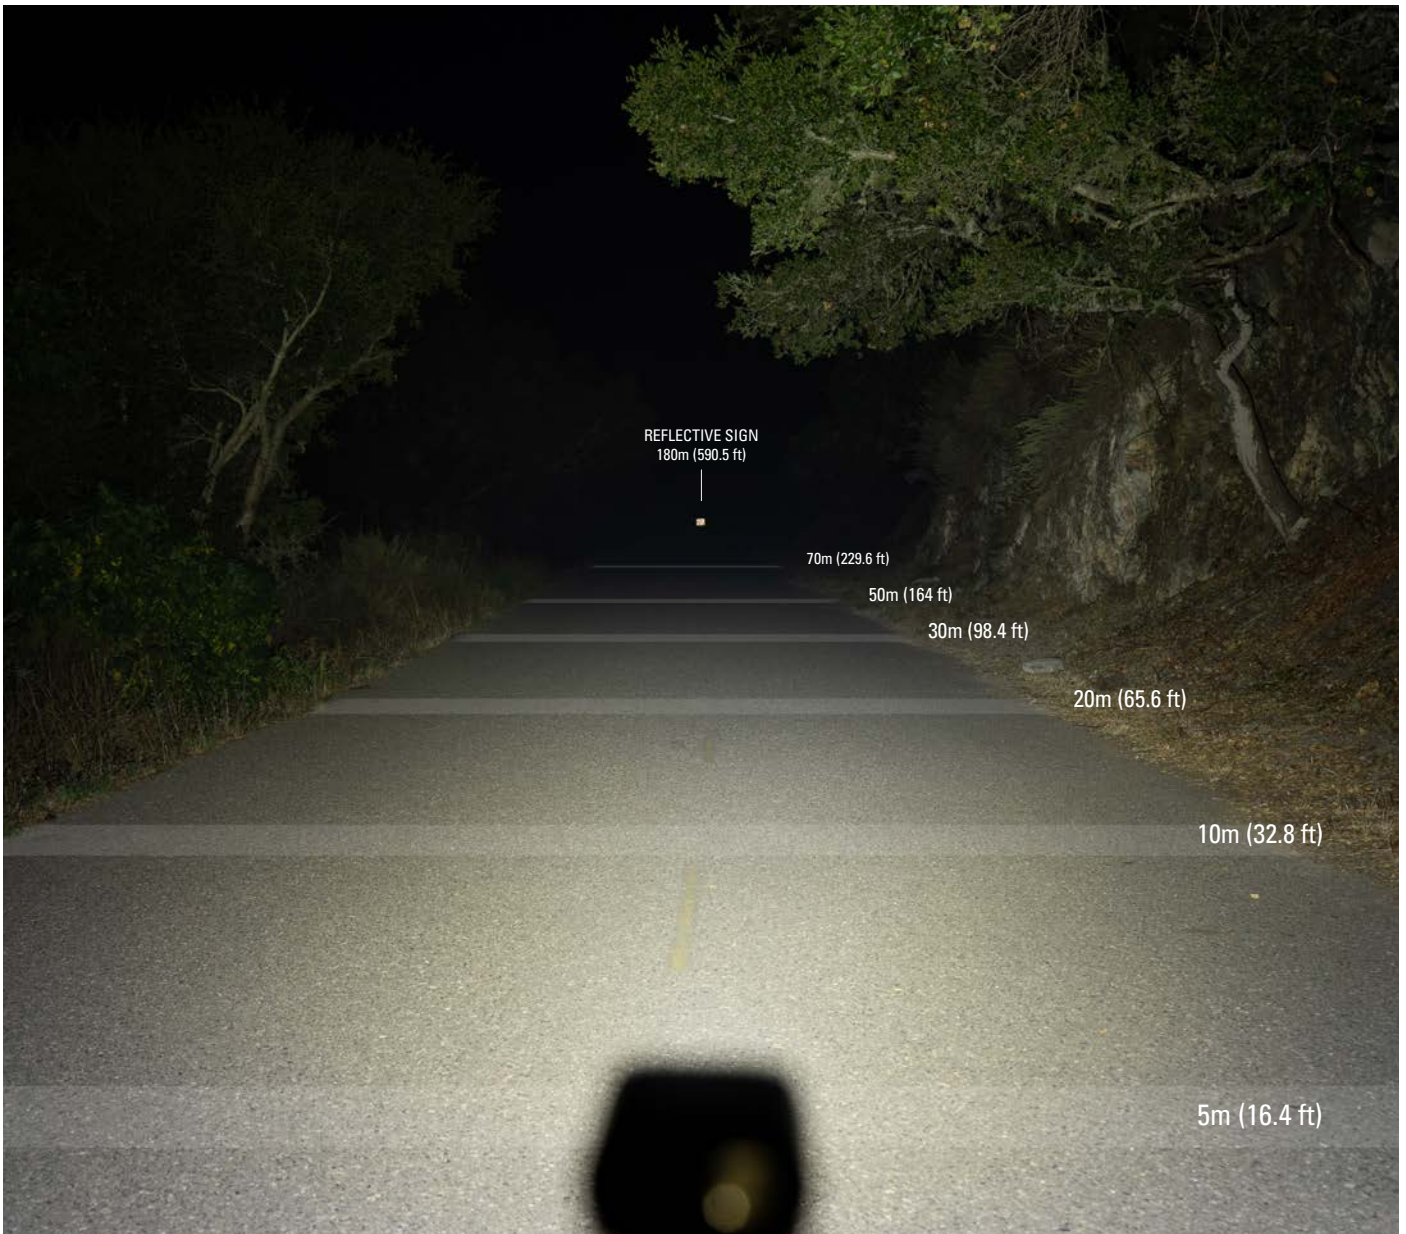

REFLECTIVE SIGN
180m (590.5 ft)

70m (229.6 ft)

50m (164 ft)

30m (98.4 ft)

20m (65.6 ft)

10m (32.8 ft)

5m (16.4 ft)

MULTI DRIVE