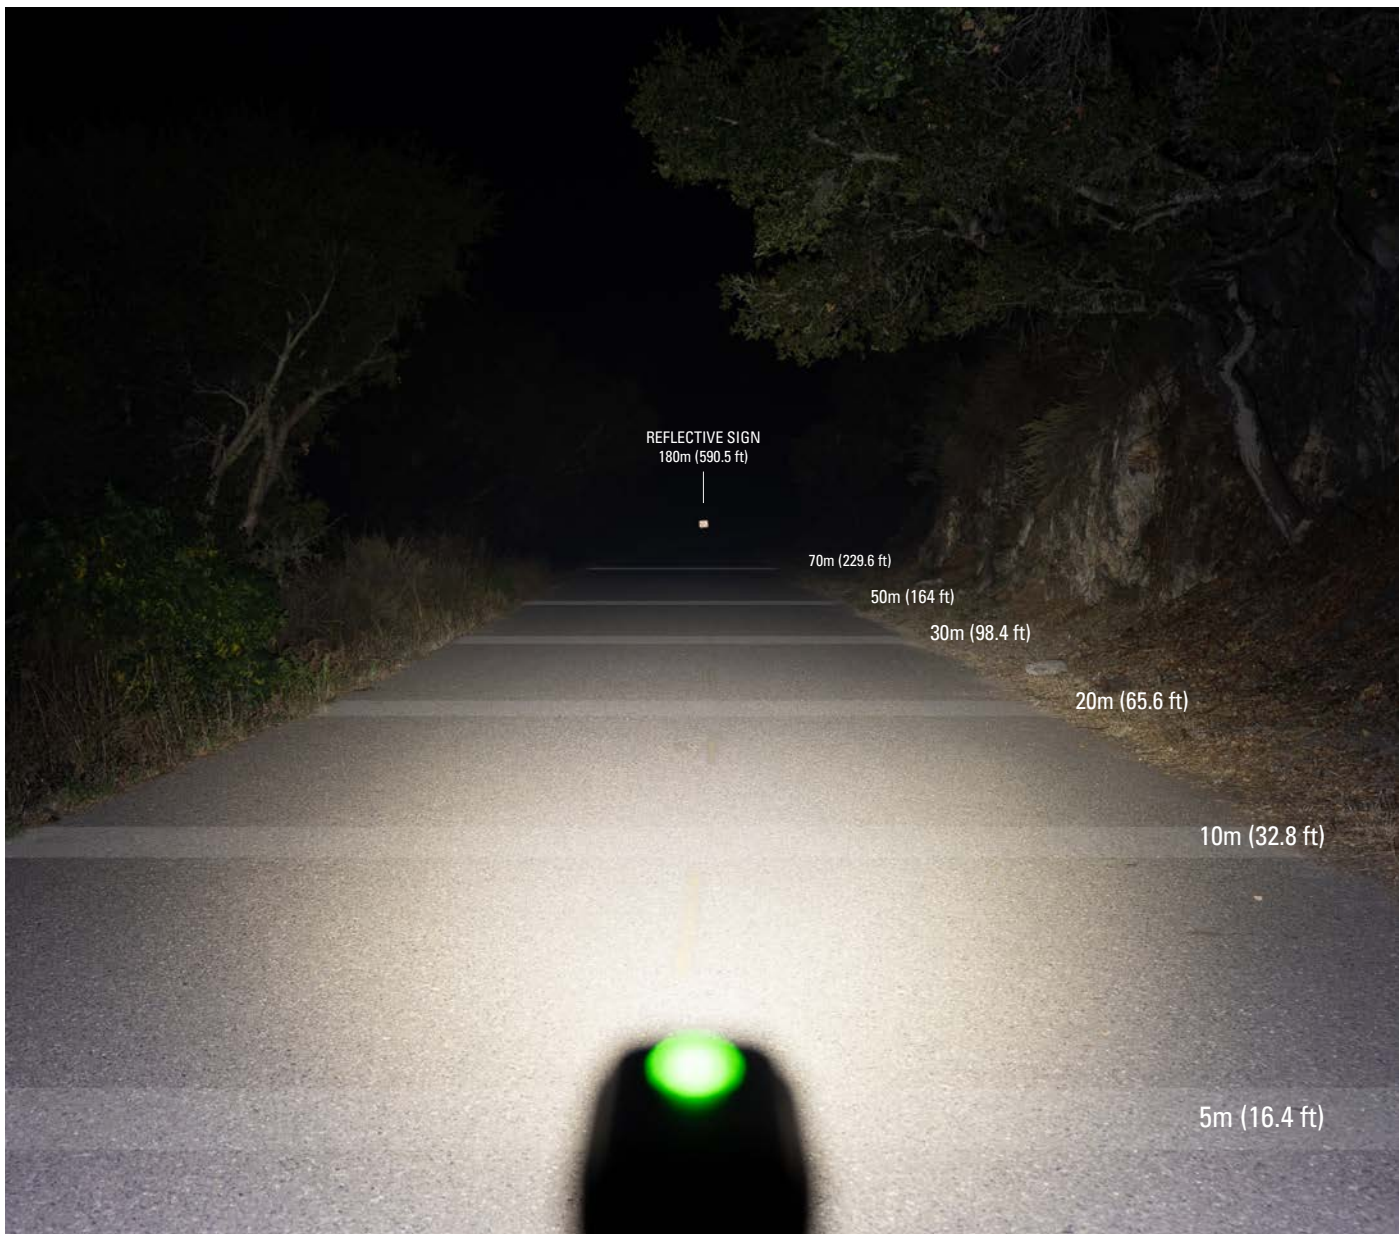

MICRO DRIVE PRO 800XL

[CLICK HERE TO VISIT MICRO DRIVE PRO 800XL WEB PAGE](#)