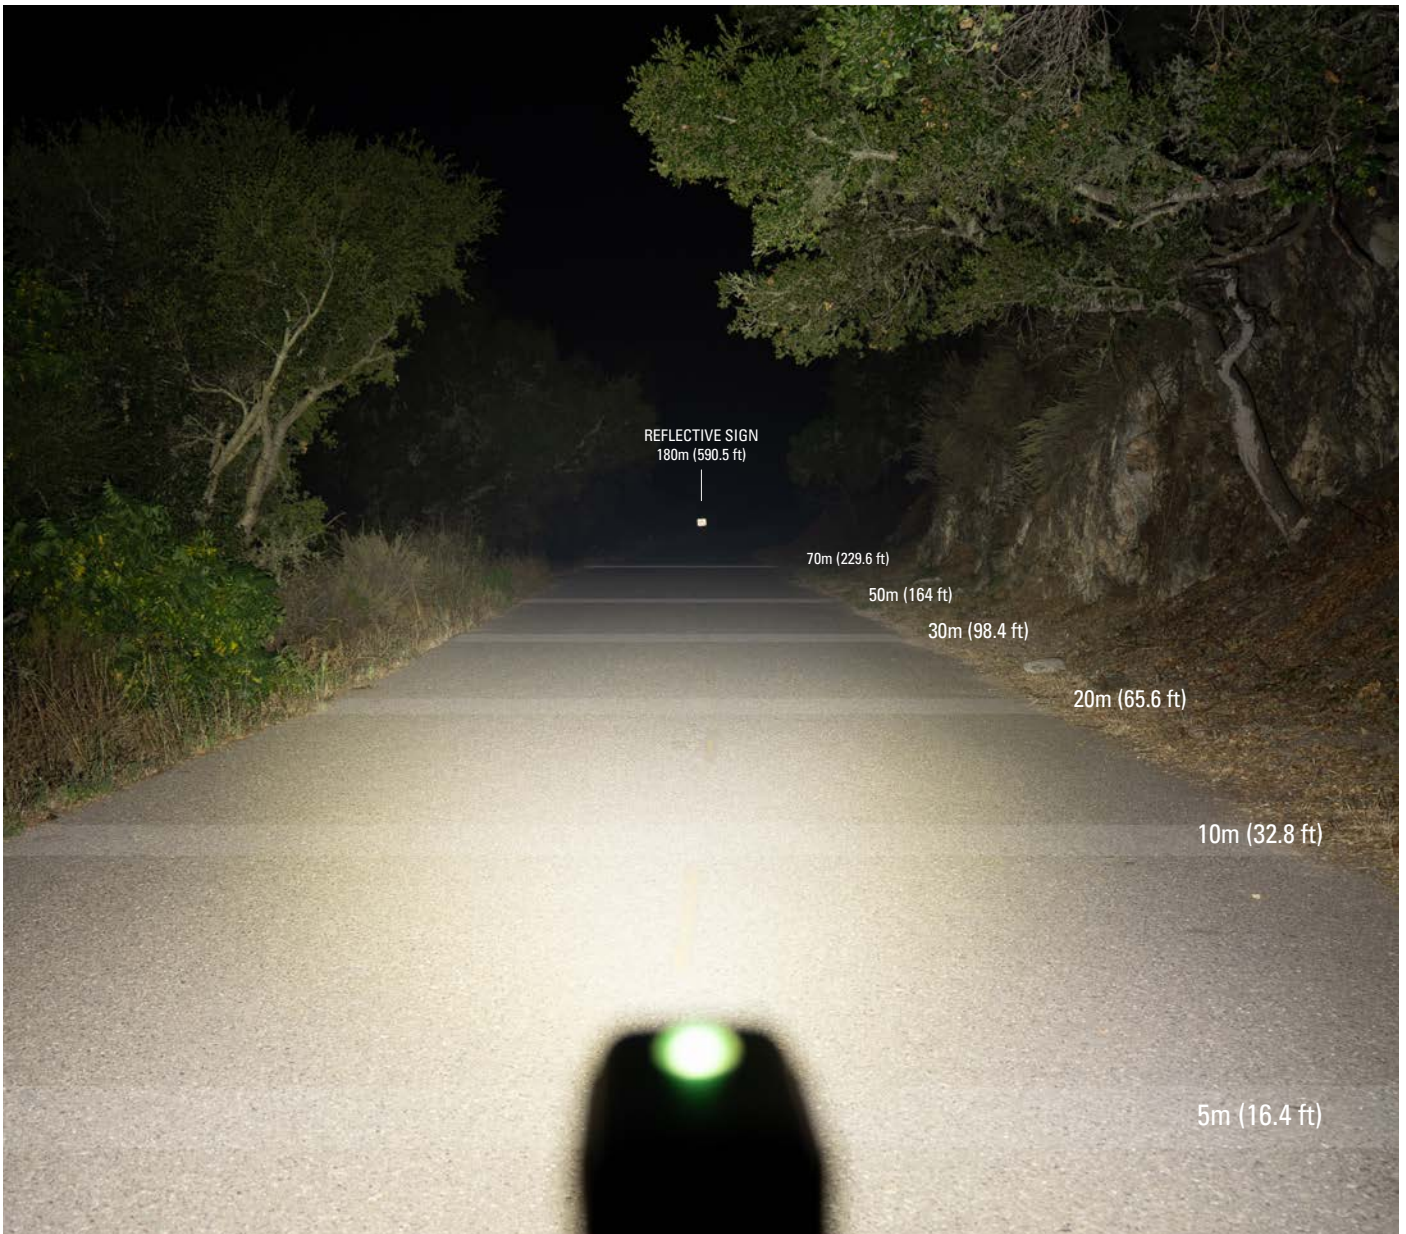

Black: 1-LED-6-V704, Gray: 1-LED-6-V719

Black Loaded Pro Kit: 1-LED-6A-V804

Remote Switch compatible

MACRO DRIVE 1300XXL

[CLICK HERE TO VISIT MACRO DRIVE 1300XXL WEB PAGE](#)

MACRO DRIVE 1300XXL 226g

OVERDRIVE MODE SHOWN (1300 LUMENS)