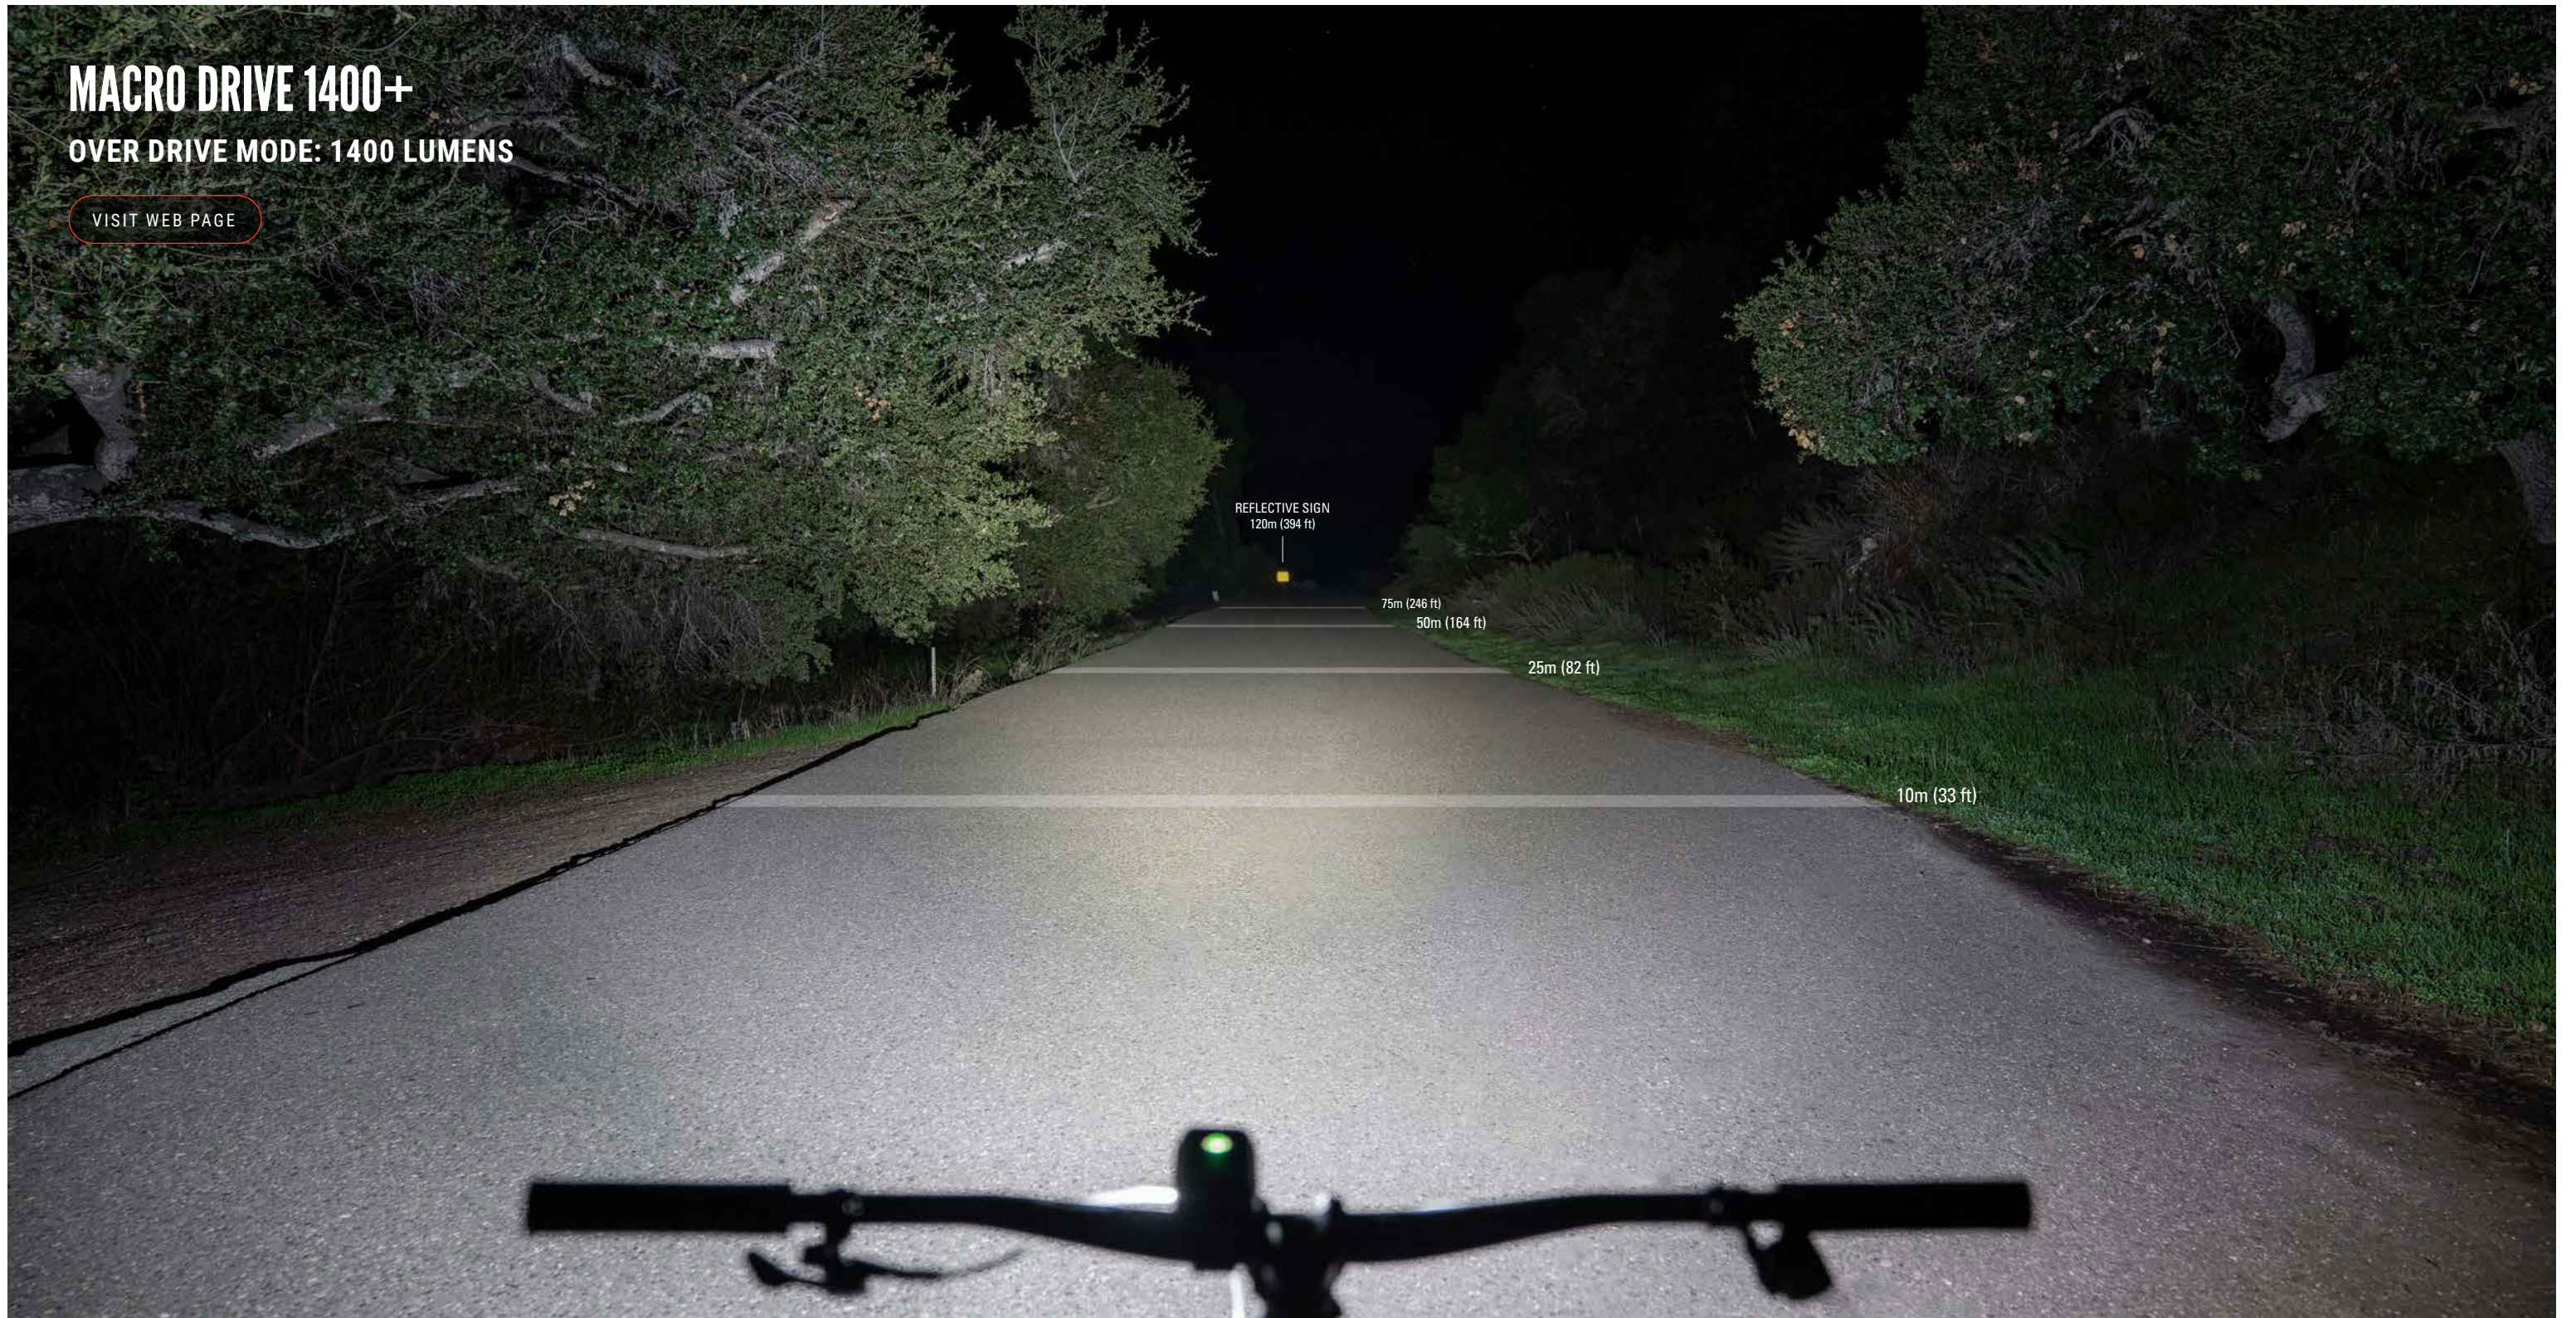

☑ RACE MODE ⚡ INFINITE LIGHT POWER PACK+ COMPATIBLE

Compatible with the Lezyne LED ALLY App

MACRO DRIVE 1400+

OVER DRIVE MODE: 1400 LUMENS

VISIT WEB PAGE

MACRO DRIVE 1400+

Max 1,400 lumen output in Over Drive mode