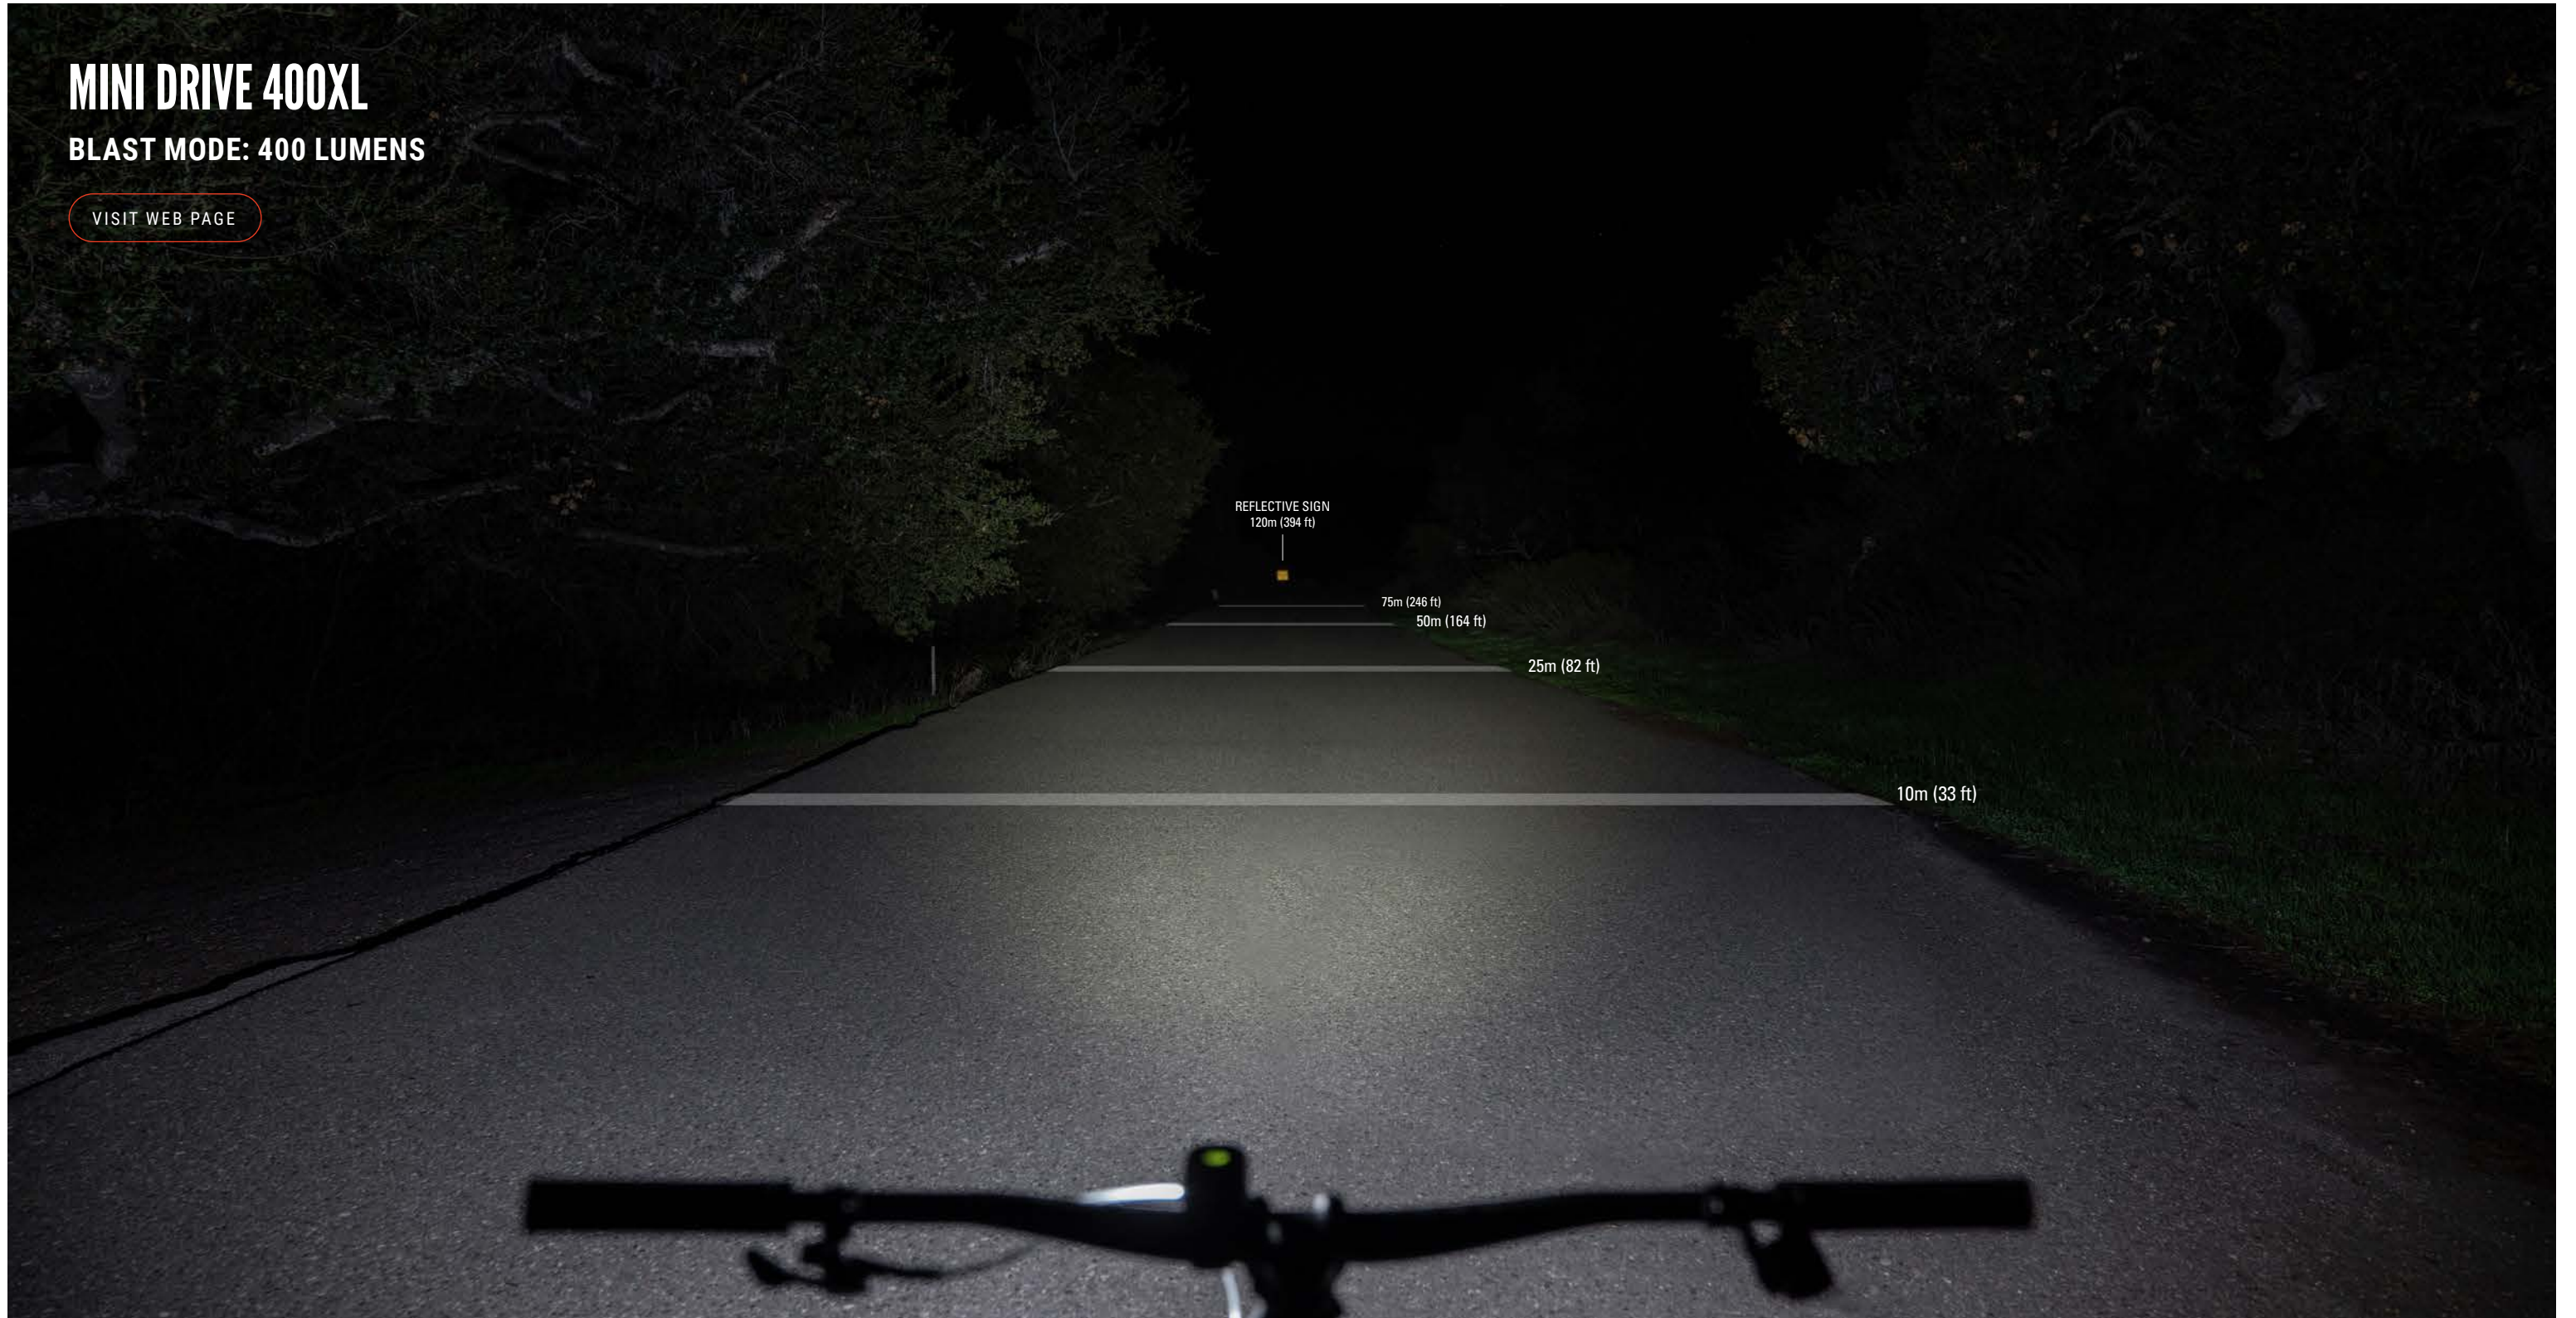

MINI DRIVE 400XL

BLAST MODE: 400 LUMENS

VISIT WEB PAGE

MINI DRIVE 400XL

Max 400 lumen output in Blast mode

20-hour max runtime in Femto mode

64g / Black: 1-LED-24F-V204

Silver: 1-LED-24F-V206, Red: 1-LED-24F-V211

Blue: 1-LED-24F-V210

	BLAST	ENDURO	ECONOMY	FEMTO	FLASH 1	FLASH 2	DAY FLASH	PULSE
	400 LUMENS	150 LUMENS	75 LUMENS	15 LUMENS	50 LUMENS	50 LUMENS	400 LUMENS	50 LUMENS
	1:00 H:MIN	2:30 H:MIN	5:00 H:MIN	20:00 H:MIN	13:30 H:MIN	13:30 H:MIN	7:00 H:MIN	15:00 H:MIN