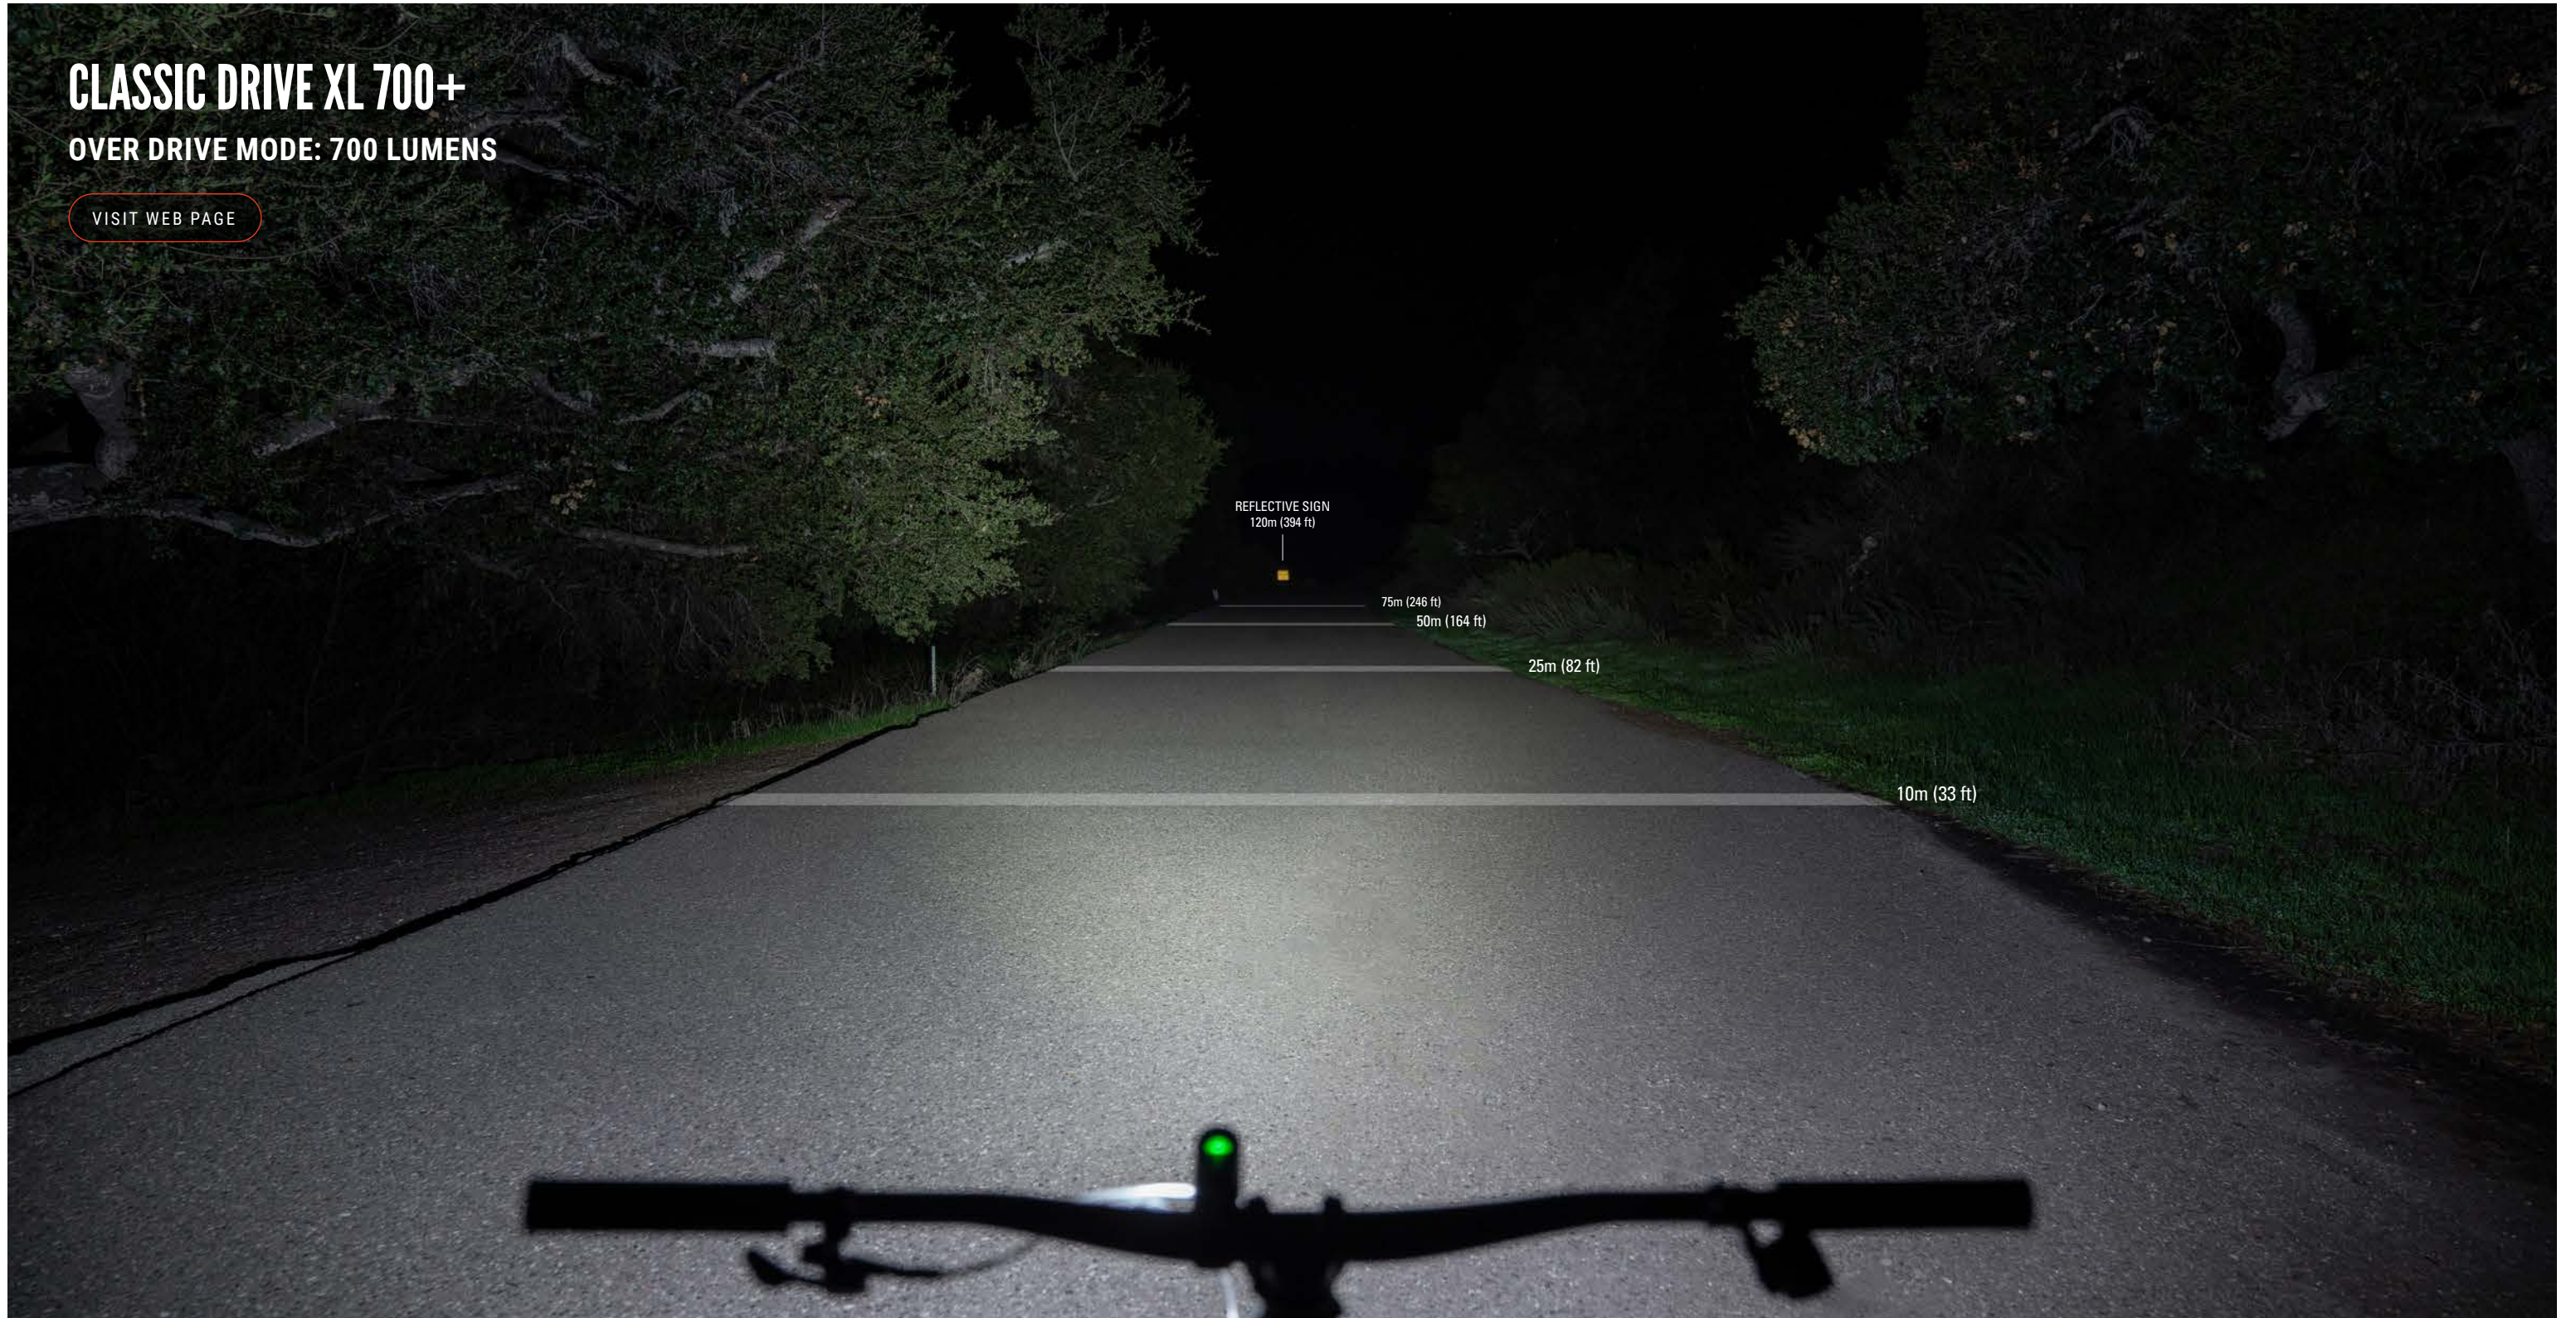

CLASSIC DRIVE XL 700+

OVER DRIVE MODE: 700 LUMENS

VISIT WEB PAGE

CLASSIC DRIVE XL 700+

Max 700 lumen output in Over Drive mode

45-hour max runtime in Femto mode

124g / Satin Black: 1-LED-30-V237

	ECONOMY	ENDURO	BLAST	OVER DRIVE	DAY FLASH	FEMTO	PULSE
	150 LUMENS	250 LUMENS	400 LUMENS	700 LUMENS	700 LUMENS	20 LUMENS	150 LUMENS
	9:00 H:MIN	6:00 H:MIN	4:00 H:MIN	2:00 H:MIN	32:00 H:MIN	45:00 H:MIN	32:00 H:MIN

RACE MODE INFINITE LIGHT POWER PACK+ COMPATIBLE