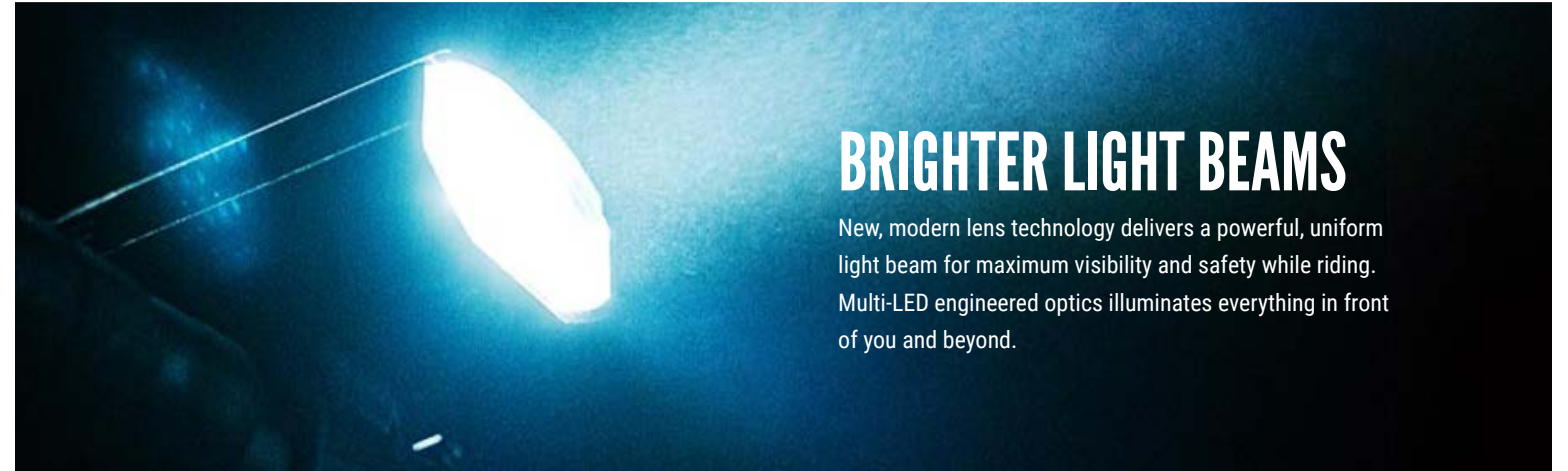

TRI-FOCUS OPTICS
Engineered three-LED system with optimized lens.

WIDE ANGLE OPTICS
New lens technology provides up to 270° of visibility.

USB-C
Waterproof USB-C fast charge compatible.

DAYTIME FLASH
Disruptive flash patterns for the best daytime visibility.

IPX7 Waterproof rating.

LED ALLY APP

Smart Connect is an innovative technology we developed in-house to control, simplify, and customize compatible Lezyne LED lights. Using the app, Smart Connect lights can be controlled directly and/or programmed (as a combo or individually). Paired combos allow the front light to wirelessly control the rear light.

New, modern lens technology delivers a powerful, uniform light beam for maximum visibility and safety while riding. Multi-LED engineered optics illuminates everything in front of you and beyond.

LONGER RUNTIMES