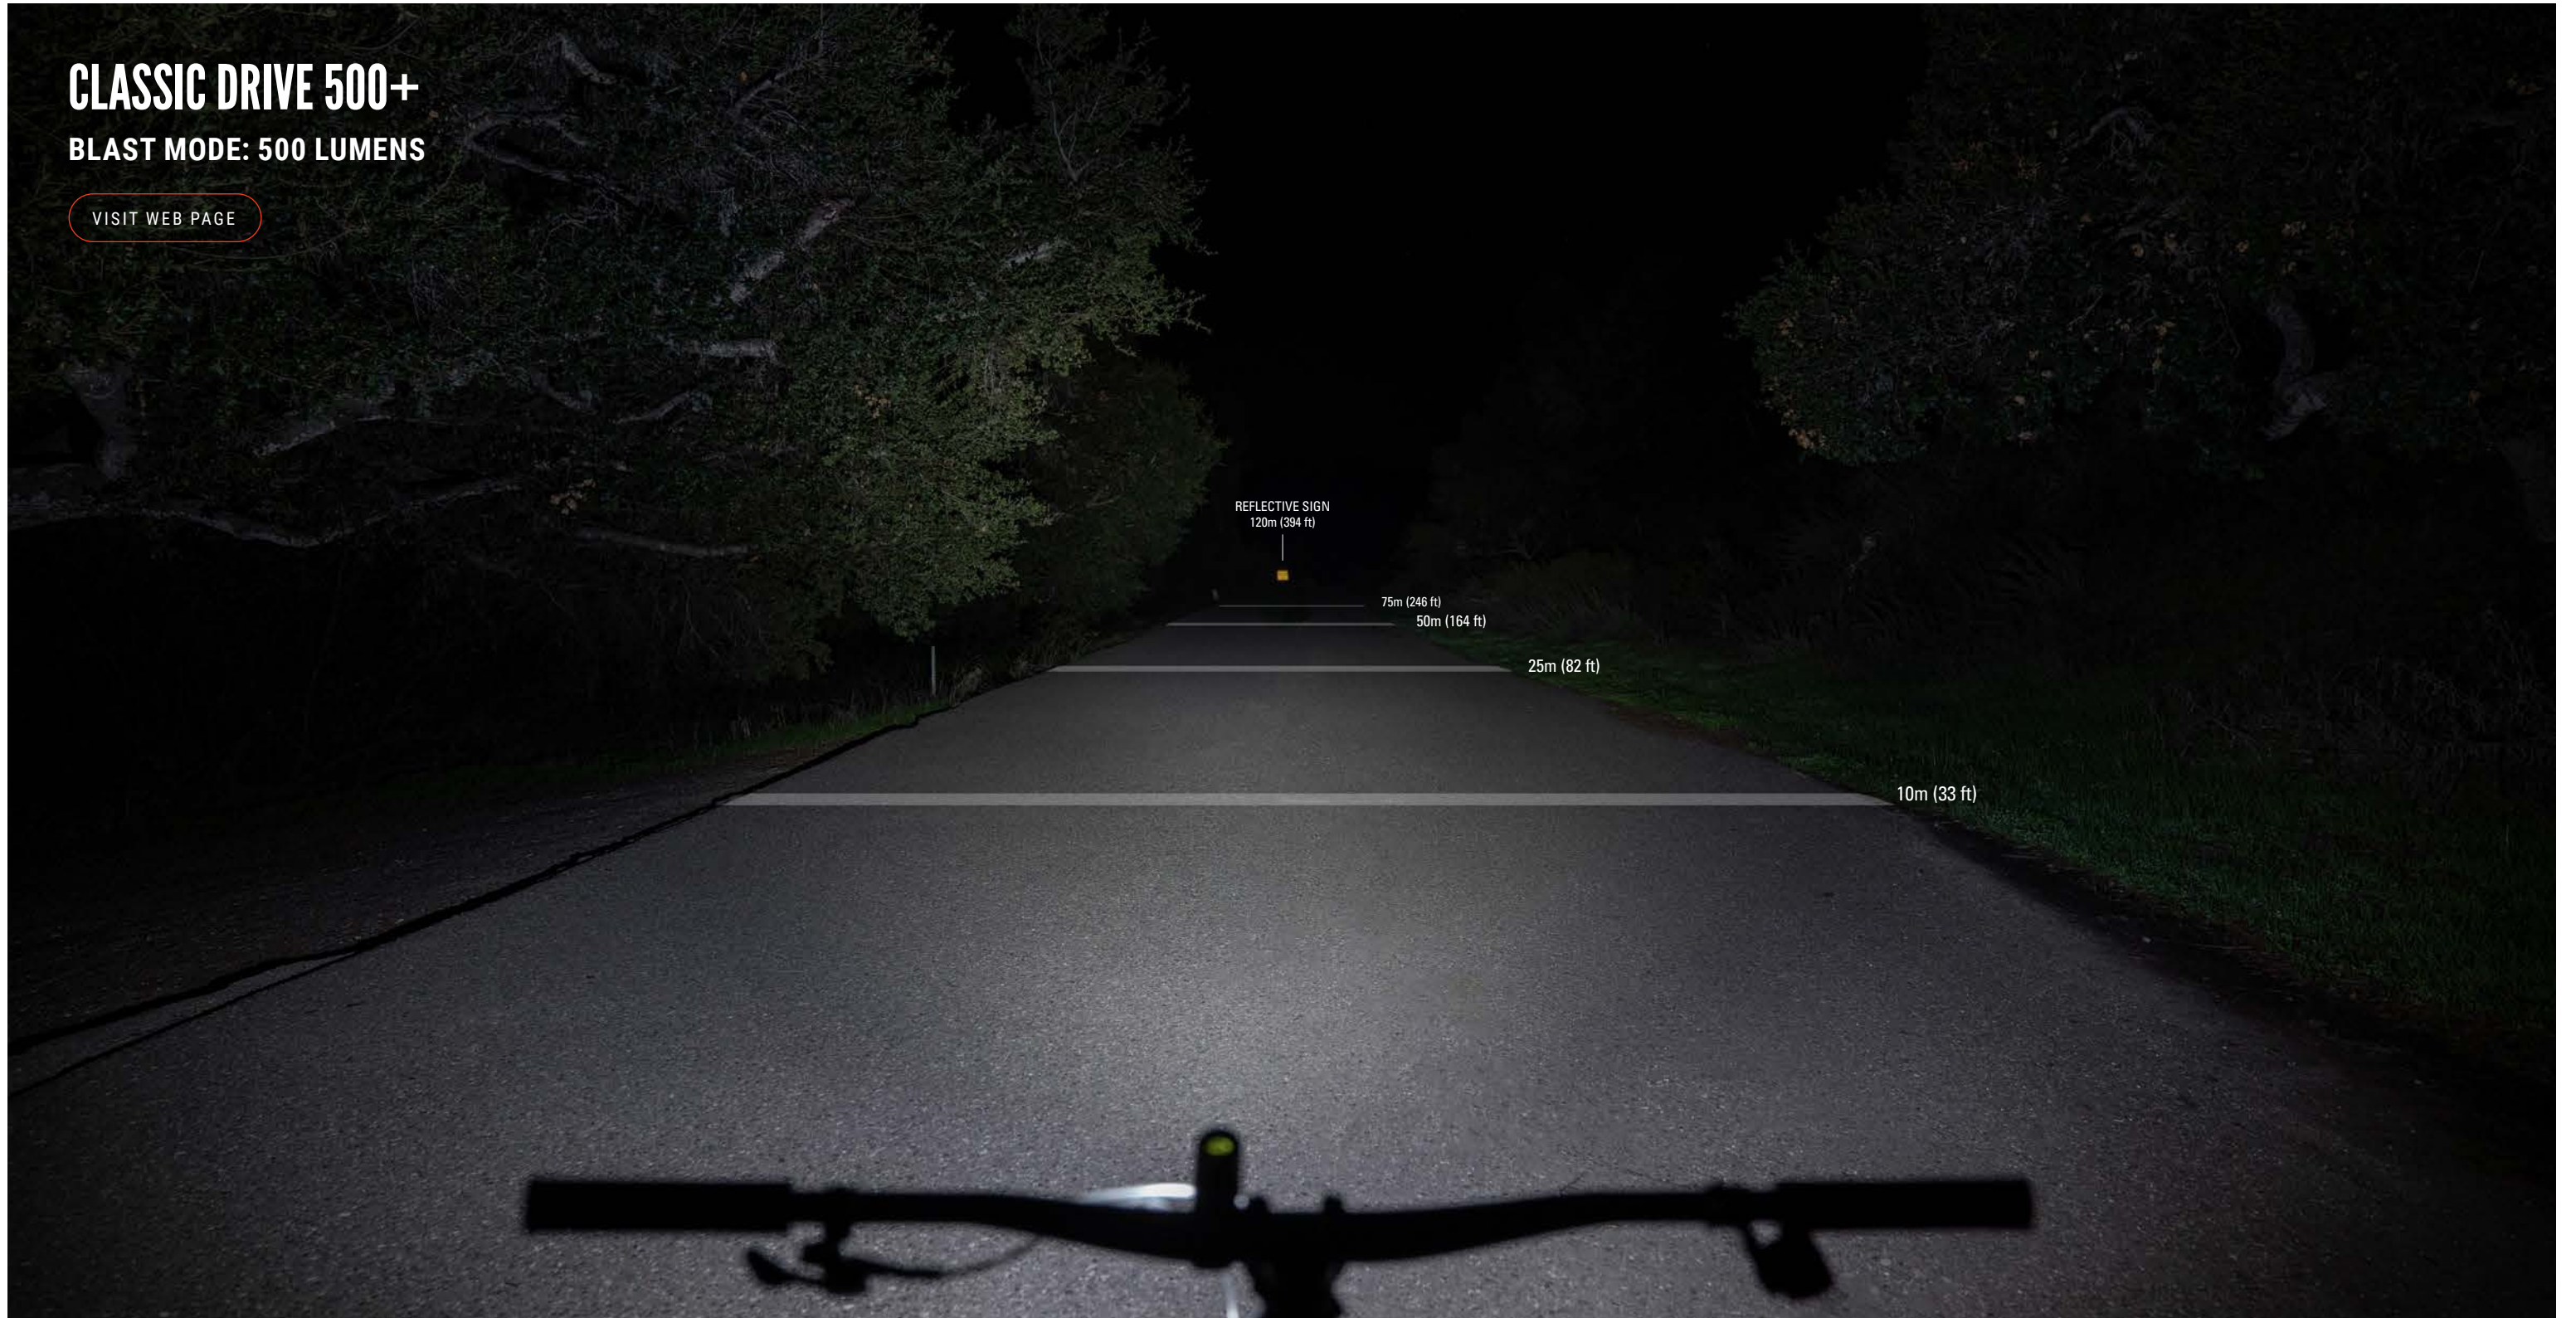

CLASSIC DRIVE 500+

BLAST MODE: 500 LUMENS

VISIT WEB PAGE

REFLECTIVE SIGN
120m (394 ft)

75m (246 ft)

50m (164 ft)

25m (82 ft)

10m (33 ft)

CLASSIC DRIVE 500+

Max 500 lumen output in Blast mode

80-hour max runtime in Femto mode

95g / Satin Black: 1-LED-29-V237

	ECONOMY	ENDURO	BLAST	DAY FLASH	FEMTO	PULSE
	100 LUMENS	200 LUMENS	500 LUMENS	500 LUMENS	20 LUMENS	100 LUMENS
	10:00 H:MIN	4:30 H:MIN	1:45 H:MIN	30:00 H:MIN	80:00 H:MIN	20:00 H:MIN

INFINITE LIGHT POWER PACK+ COMPATIBLE