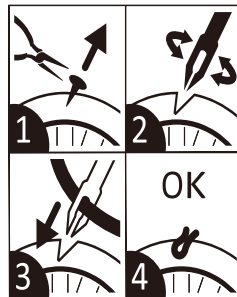

QUICK START - DUAL INSERT KIT

LEZYNE™

- Fits all standard non-road handle bars.

TUBELESS INSERT KIT

For more info go to: www.lezyne.com/support.php