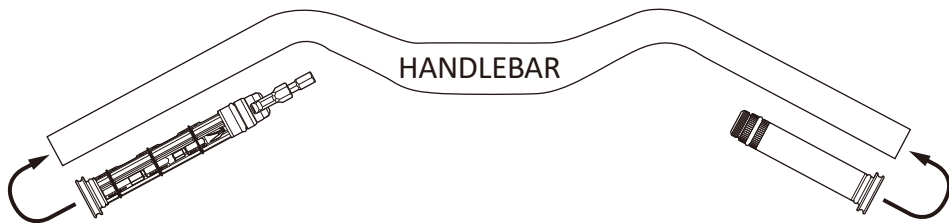

QUICK START - DUAL INSERT KIT

LEZYNE™

- Fits all standard non-road handle bars.

TUBELESS INSERT KIT

For more info go to: www.lezyne.com/support.php