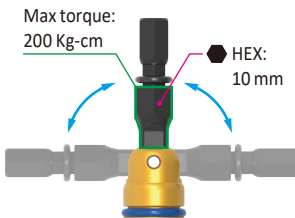

QUICK START - DUAL INSERT KIT

LEZYNE™

- Fits all standard non-road handle bars.

TUBELESS INSERT KIT

For more info go to: www.lezyne.com/support.php