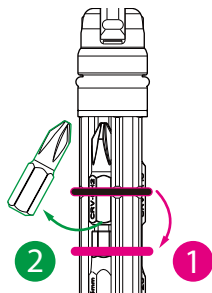

QUICK START - DUAL INSERT KIT

LEZYNE™

- Fits all standard non-road handle bars.

TUBELESS INSERT KIT

For more info go to: www.lezyne.com/support.php