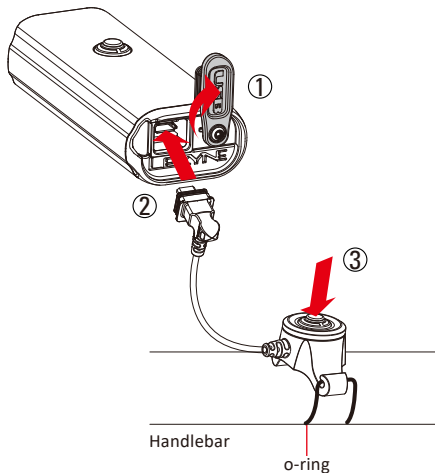

QUICK START - LED REMOTE BUTTON

LEZYNE™

composite
matrix

Plug the cable into the LED light external charge port, remote switch button is able to function the same as LED light button.

For more info go to: www.lezyne.com/support.php