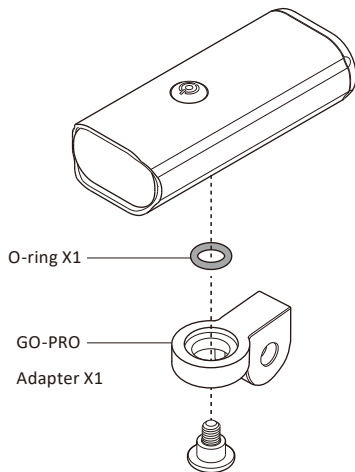

QUICK START - GO-PRO LED ADAPTER

LEZYNE™

composite
matrix

For more info go to: www.lezyne.com/support.php