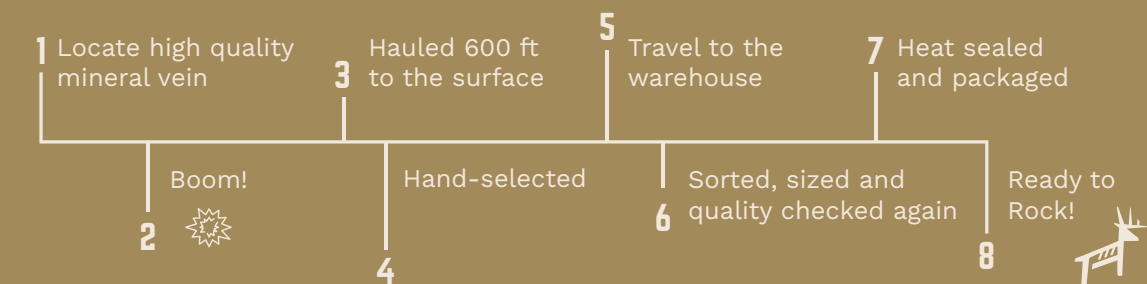

YOU CAN COUNT ON:

DENSITY

A quality rock is not flaky. You do not want a crumble rock. Dense rocks last longer in the field.

STRUCTURALLY SOUND

You should not see fractures or cracks.

COLOR VARIATION

You want a rock with sheen and multiple colors tones. Stay away from rocks that are predominantly dark and dull.

NO MIDDLE MAN

Products direct from the source.

ALL REDMOND TROPHY ROCK PRODUCTS ARE DERIVED FROM THIS QUALITY FOUNDATION.

IS YOUR ROCK A **TROPHY ROCK**
The Quality Difference

STEP 1

TROPHY ROCK 465

Saturate the ground with granular minerals