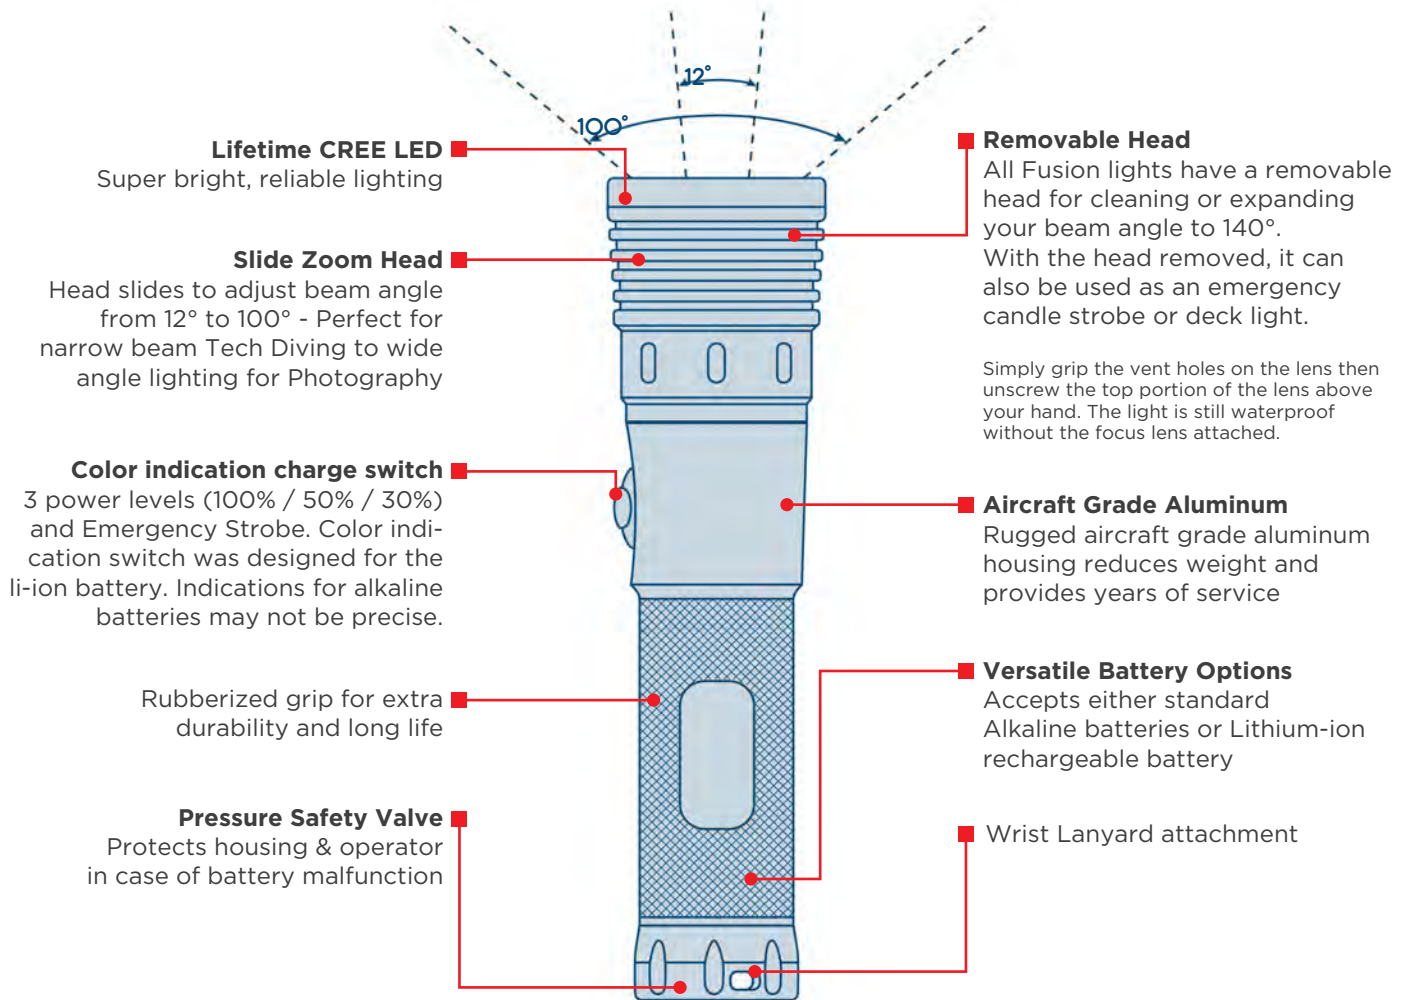

FUSION INFO

LED VIDEO / FLASHLIGHT

Includes durable, padded Case