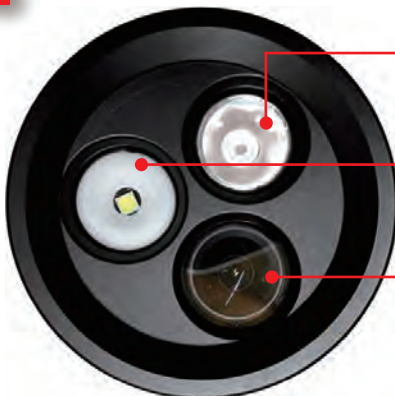

CAMERA

Video resolution :
1920*1080p | 60fps
Photo resolution : 4 MP
Video format : MP4
Photo format : JPG
Video Stabilization : Yes
Storage : One 2GB-64GB card