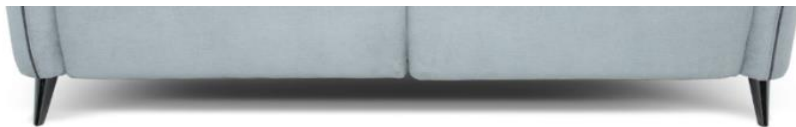

CONSTRUCTION

- **SEAT** : No-sag Spring
- **BACK REST** : No-sag Spring + Rubber Webbing
- **SEAT CUSHION** : D/38S + D/29
- **BACK REST CUSHION** : 100%Loose Fibre
- **SOFA LEGS** (front & rear) :
 - code* : MLG-1482-24L / MLG-1467-23L / MLG-1316-23L
 - material* : Metal
 - height* : 140mm (MLG-1482-24L)
40mm (MLG-1467-23L)
100-150mm (MLG-1316-23L)
 - colour* : 24 = Black Chrome Nickel Plating /
23 = Matte Black

High back with pillow headrest support
provide good comfort for the whole back

Thick puffy back cushion with
100% loose fibre for great comfort

Wall hugger mechanism that
requires only 10cm from wall

Open base that makes housekeeping easier

Slim piping armrest provides more seating
space

High armrest provides support for getting on
and of the sofa, especially for the elderly