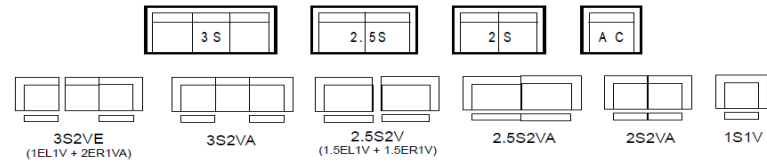

CONSTRUCTION

- **SEAT** : No-sag Spring
- **BACK REST** : No-sag Spring + Rubber Webbing
- **SEAT CUSHION** : D/38S + D/29
- **BACK REST CUSHION** : 100%Loose Fibre
- **SOFA LEGS** (front & rear) :
  - *code* : MLG-1482-24L / MLG-1467-23L / MLG-1316-23L
  - *material* : Metal
  - *height* : 140mm (MLG-1482-24L)
    40mm (MLG-1467-23L)
    100-150mm (MLG-1316-23L)
  - *colour* : 24 = Black Chrome Nickel Plating /
    23 = Matte Black