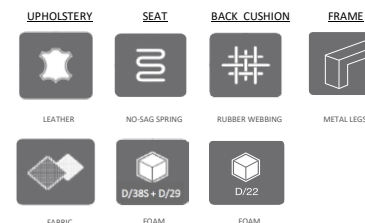

RUNNING MODEL

GROOVE RS-11233-PR

DISPLAY CONFIGURATION:
SIGNATURE LEATHER
NC-026E

2.5S2UA   **RRP**   **SPECIAL PRICE**
$5,779   **$3,467**

Designed by CS Toh

CONFIG	DIMENSIONS (CM)			FABRIC			HALF LEATHER		FULL LEATHER		SIGNATURE LEATHER						
	W/D/BH	SD	SH	FAB BL, LEX, OMP, SDY, URB	2 ORI	3 BLJ	5 BVP	NCP NCP	10 BV/NT	20 NCS	15 BV	20 GO, MB	25 NC	OH OH	VO VO	30 BR, SK	35 HG, VC
2.5EL/R1USA	169*107-157*76-102	55	45	2,849	2,939	3,139	3,369	3,599	3,849	4,129	4,049	4,269	4,489	4,849	4,849	4,849	5,169
2.5S	206*107*76-102	55	45	2,509	2,589	2,759	3,329	3,559	3,809	4,099	4,009	4,229	4,449	4,809	4,809	4,809	5,119
2.5S2UA	206*107-157*76-102	55	45	3,739	3,859	4,119	4,329	4,629	4,949	5,319	5,209	5,499	5,779	6,249	6,249	6,249	6,649
2.5S2USA	190*107-157*76-102	55	45	3,599	3,709	3,959	4,169	4,459	4,769	5,129	5,019	5,299	5,569	6,019	6,019	6,019	6,409
2S	162*107*76-102	55	45	2,169	2,239	2,389	2,839	3,039	3,249	3,489	3,419	3,599	3,789	4,099	4,099	4,099	4,359
2S2UA	162*107-157*76-102	55	45	3,399	3,509	3,739	3,809	4,069	4,359	4,679	4,579	4,829	5,079	5,489	5,489	5,489	5,849
AC	102*107*76-102	55	45	1,419	1,469	1,569	1,899	2,029	2,169	2,329	2,279	2,409	2,529	2,739	2,739	2,739	2,909
SQC	117*117*76-102	-	45	1,779	1,839	1,959	2,239	2,389	2,559	2,749	2,689	2,839	2,979	3,219	3,219	3,219	3,429
STA	42*94*63	-	-	379	399	419	499	529	569	609	599	629	659	719	719	719	759
STA2	34*94*63	-	-	409	429	449	539	569	609	659	639	679	709	769	769	769	819
STA2-2USB	34*94*63	-	-	539	559	599	619	659	709	759	739	779	819	889	889	889	949

Pricelist wef 1 April 2019

homestolife