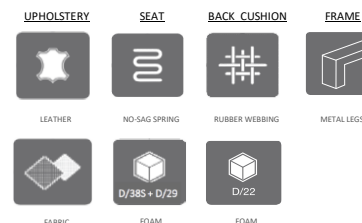

RUNNING MODEL

GROOVE RS-11233-PR

DISPLAY CONFIGURATION:
SIGNATURE LEATHER
NC-026E

2.5S2UA   **RRP**   **SPECIAL PRICE**
$5,779   **$3,467**

Designed by CS Toh

CONFIG	DIMENSIONS (CM)			FABRIC			HALF LEATHER		FULL LEATHER		SIGNATURE LEATHER						
	W/D/BH	SD	SH	FAB BL, LEX, OMP, SDY, URB	2 ORI	3 BLJ	5 BVP	NCP NCP	10 BV/NT	20 NCS	15 BV	20 GO, MB	25 NC	OH OH	VO VO	30 BR, SK	35 HG, VC
1.25COUL/R	100*170*76-102	115	45	1,789	1,849	1,969	2,219	2,369	2,539	2,729	2,669	2,819	2,959	3,199	3,199	3,199	3,409
1.25EL/R	95*107*76-102	55	45	1,249	1,289	1,379	1,629	1,739	1,869	1,999	1,959	2,069	2,169	2,349	2,349	2,349	2,499
1.25EL/R1U	95*107-157*76-102	55	45	1,859	1,919	2,049	2,119	2,269	2,429	2,609	2,549	2,689	2,829	3,059	3,059	3,059	3,259
1.25NA	74*107*76-102	55	45	999	1,029	1,099	1,249	1,329	1,429	1,529	1,499	1,579	1,659	1,799	1,799	1,799	1,909
1.25NA1V	74*107-157*76-102	55	45	1,529	1,579	1,689	1,659	1,779	1,899	2,049	1,999	2,109	2,219	2,399	2,399	2,399	2,559
1.5EL/R	103*107*76-102	55	45	1,329	1,369	1,469	1,719	1,839	1,969	2,109	2,069	2,179	2,289	2,479	2,479	2,479	2,639
1.5EL/R1U	103*107-157*76-102	55	45	1,959	2,019	2,159	2,239	2,389	2,559	2,749	2,689	2,839	2,979	3,219	3,219	3,219	3,429
1.5NA	81*107*76-102	55	45	1,109	1,149	1,219	1,349	1,439	1,539	1,659	1,619	1,709	1,799	1,949	1,949	1,949	2,069
1.5NA1V	81*107-157*76-102	55	45	1,629	1,679	1,799	1,789	1,909	2,049	2,189	2,149	2,269	2,379	2,569	2,569	2,569	2,739
1EL/R1U	81*107-157*76-102	55	45	1,749	1,809	1,929	1,939	2,069	2,219	2,379	2,329	2,459	2,579	2,789	2,789	2,789	2,969
1S1U	102*107-157*76-102	55	45	2,019	2,079	2,229	2,349	2,519	2,689	2,889	2,829	2,989	3,139	3,399	3,399	3,399	3,609

Pricelist wef 1 April 2019

homestolife