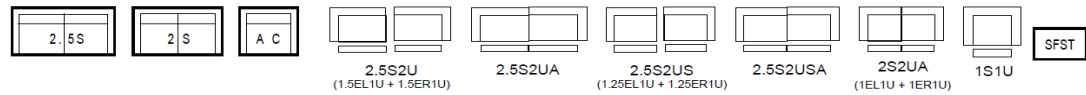

2.5EL1USA + 1.25COUR