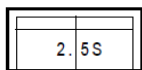

More configurations available

Contact us for more information at hello@homestolife.com