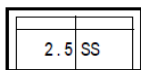

More configurations available

Contact us for more information at hello@homestolife.com