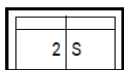

More configurations available

Contact us for more information at hello@homestolife.com