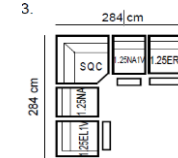

More configurations available

Contact us for more information at hello@homestolife.com