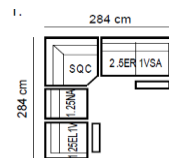

More configurations available

Contact us for more information at hello@homestolife.com