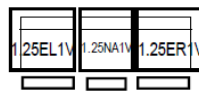

More configurations available

Contact us for more information at hello@homestolife.com