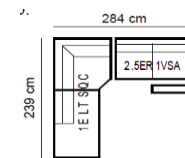

More configurations available

Contact us for more information at hello@homestolife.com