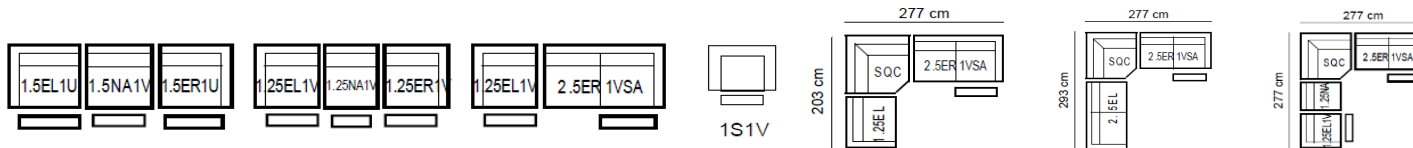

More configurations available

Contact us for more information at hello@homestolife.com