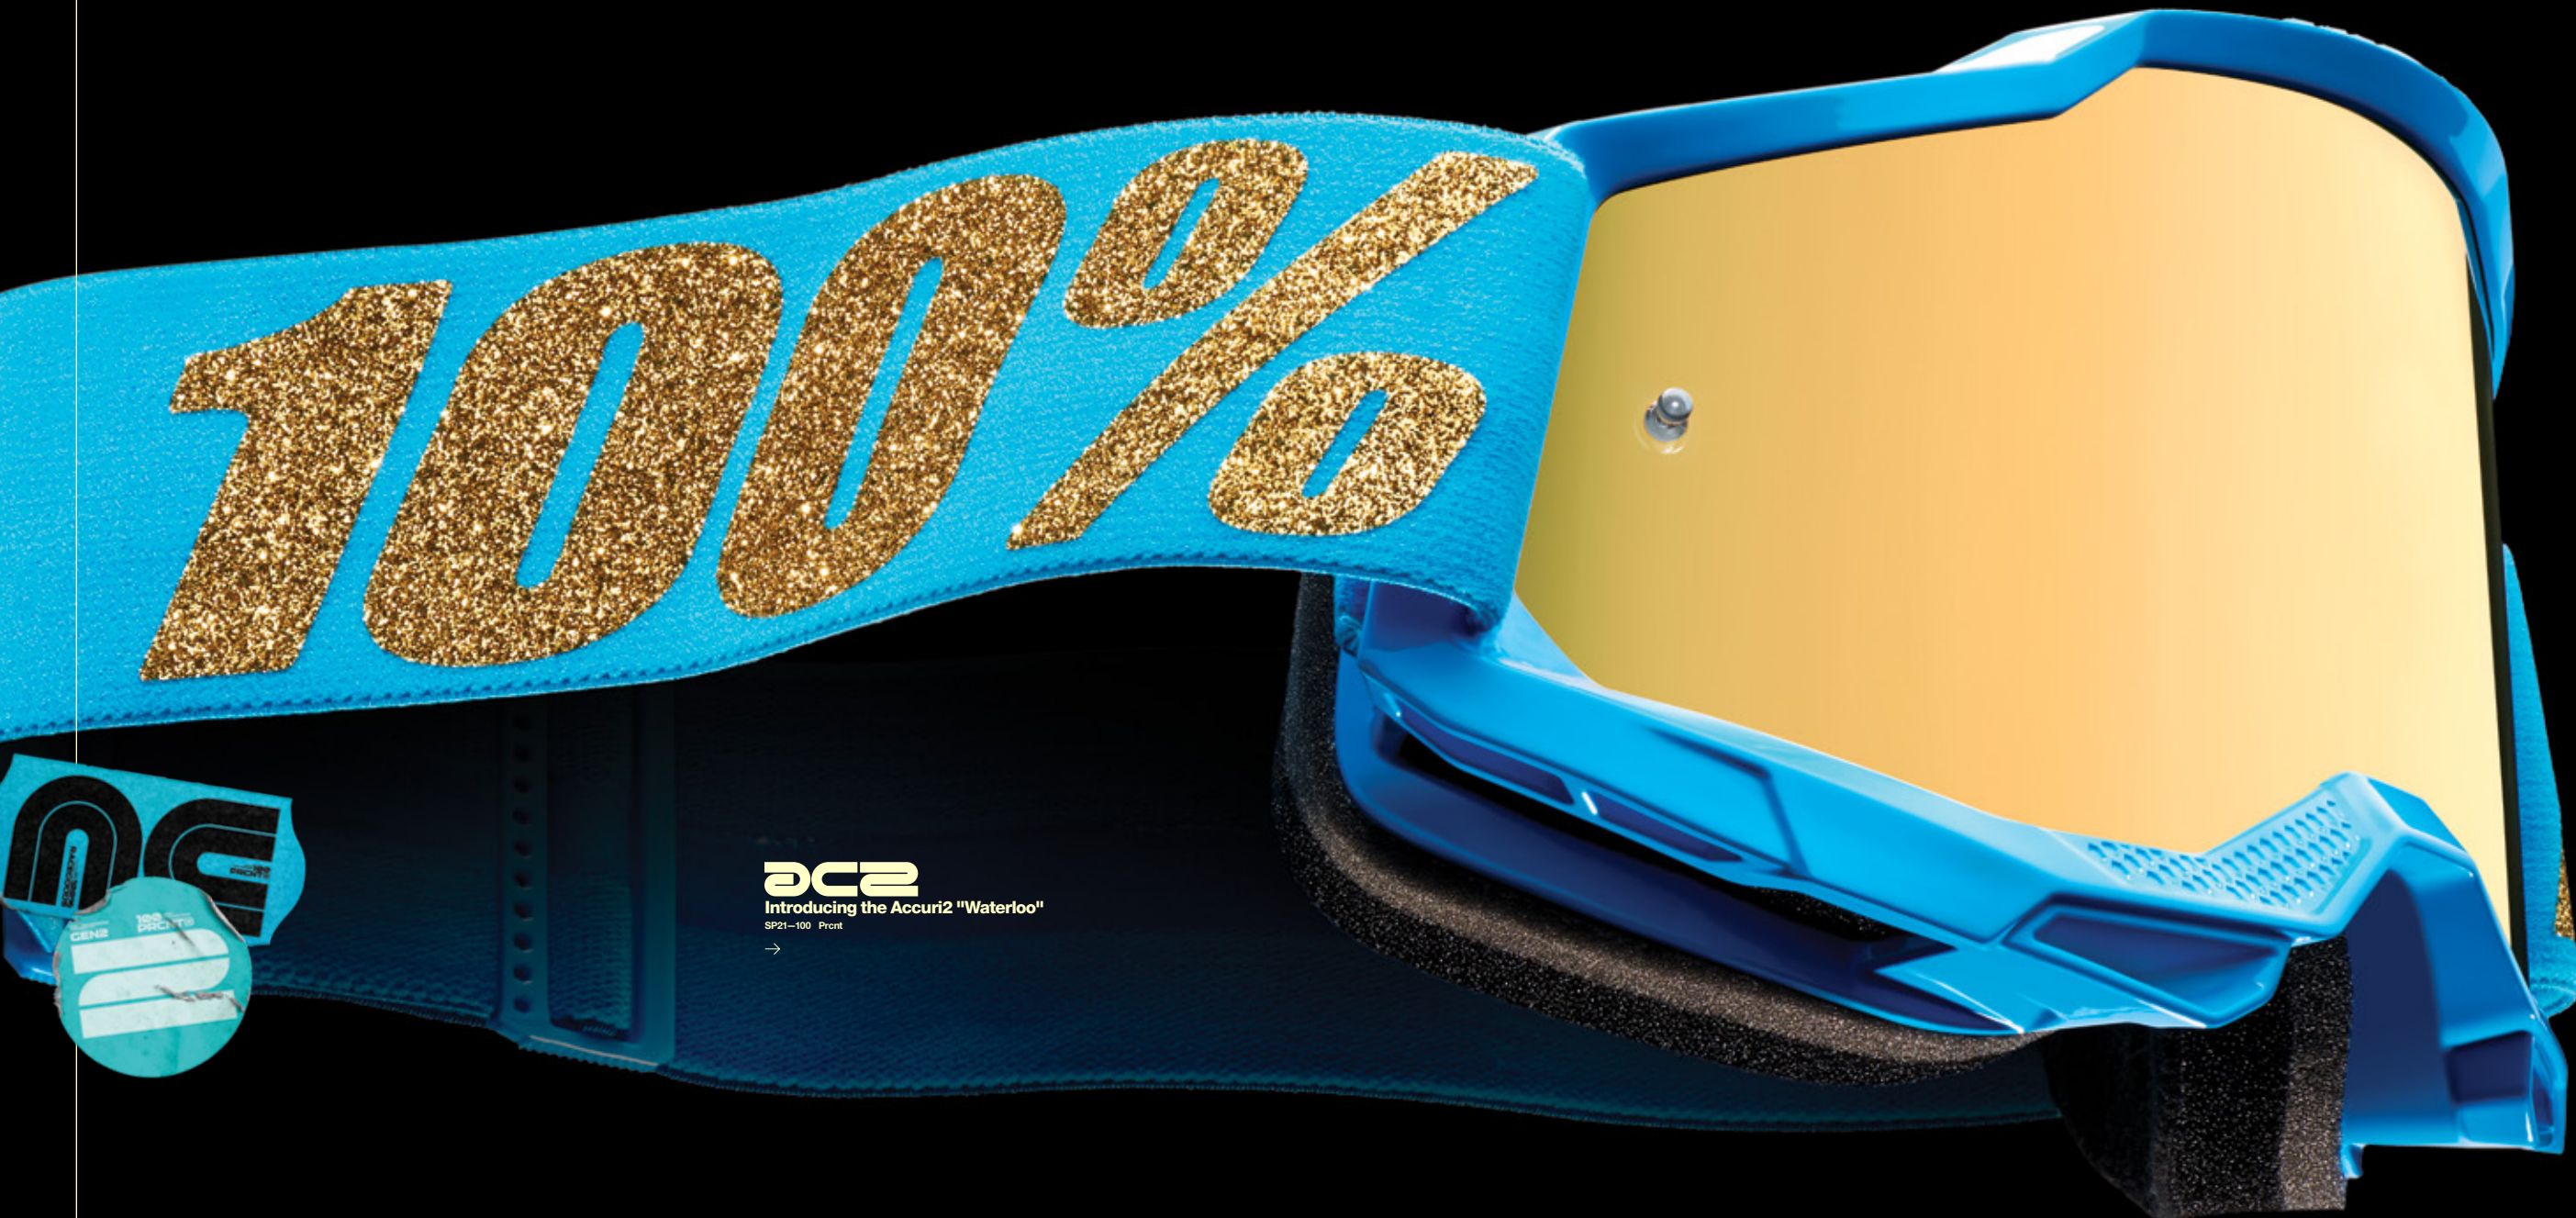

OneHundred
Percent®

SP21-100 EST.02

acc2

Introducing the Accuri2 "Waterloo"

SP21-100 Prnt

SP21
100-PRCNT