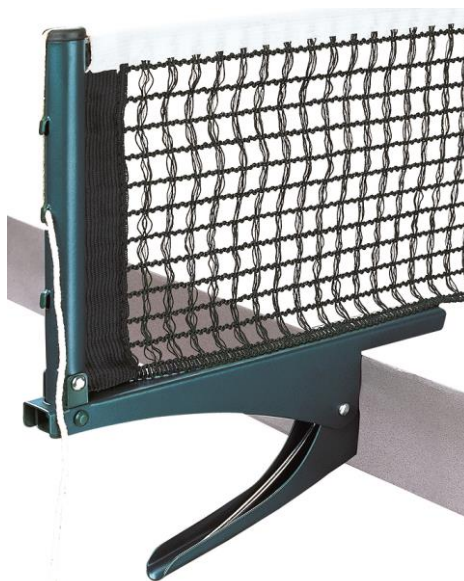

Technical specification

Sportsdirect TT Post/Netset

Clamp type post & cotton net set,
Deluxe Cotton mesh net
173x15cm.

Technical Data:

Part:	Product number:	1080102
1. Post:	Bolt	Steel
	Frame	Steel
	Painting	Polyurethane
2. Net:	Net size	6x72
	Mesh	173x15 cm
	Material	Cotton