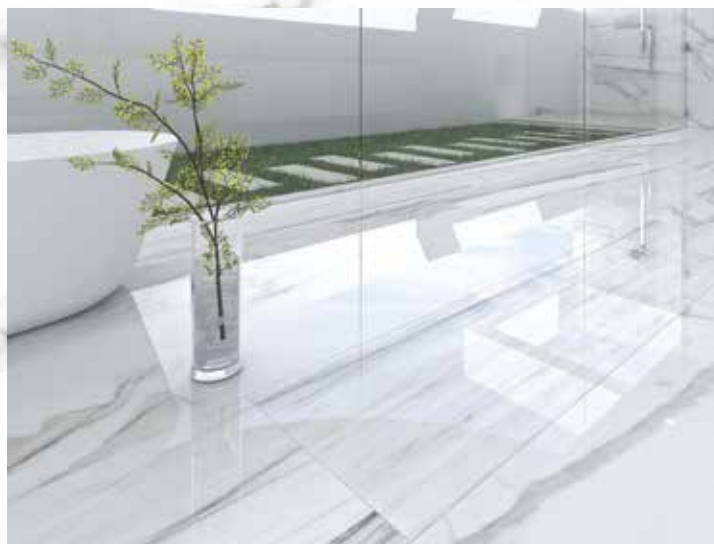

PORCELAIN AND CERAMIC TILE

Tile Club's Porcelain tiles are the most demanding needs of architects and designers. All tiles are made of good quality ceramic that is easy to maintain, and they are ideal for floor and wall applications.

LARGE AND THIN PORCELAIN TILE
(3' X 6' X 5.5 MM) / (3' X 6' X 8 MM)

Tile Club's extra-large and extra-light porcelain tiles' multifunctionality makes them suitable for various applications, such as bathroom wall and floor; backsplashes; wardrobes; fireplace wall.