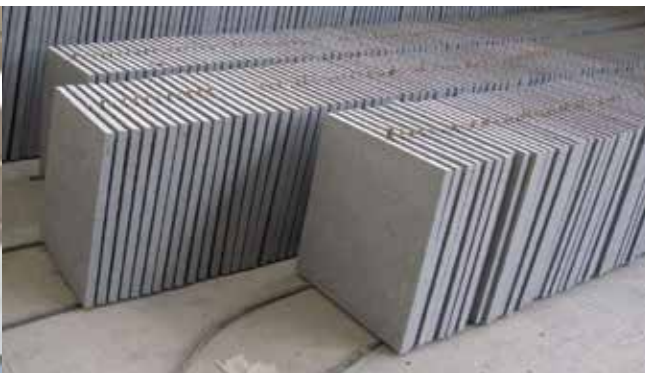

GRANITE STONE
G603 (LIGHT GREY) / G654 (DARK GREY)

Tile Club also supply nature Granite Stone for outdoor porch stairs, pavers, swimming pool covers, etc.