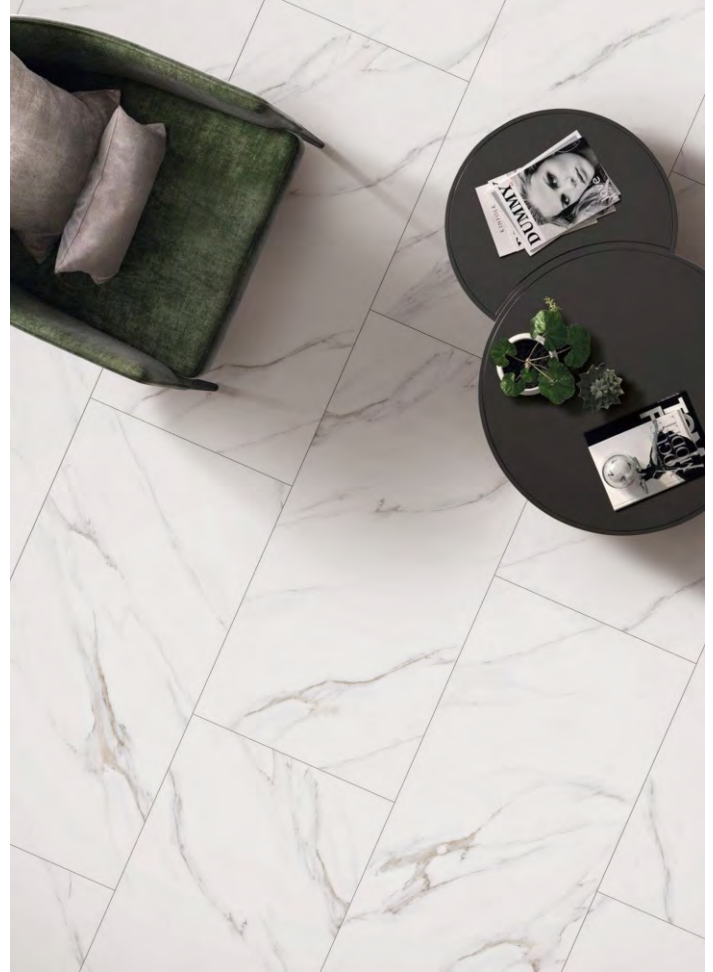

Water Absorption
<0.5%

Wearproof
PEI3

Hardness
7

Stain Resistance
5

FANTASY
1851

Glossy 36"X72"

PORCELAIN

Water
Absorption
<0.5%