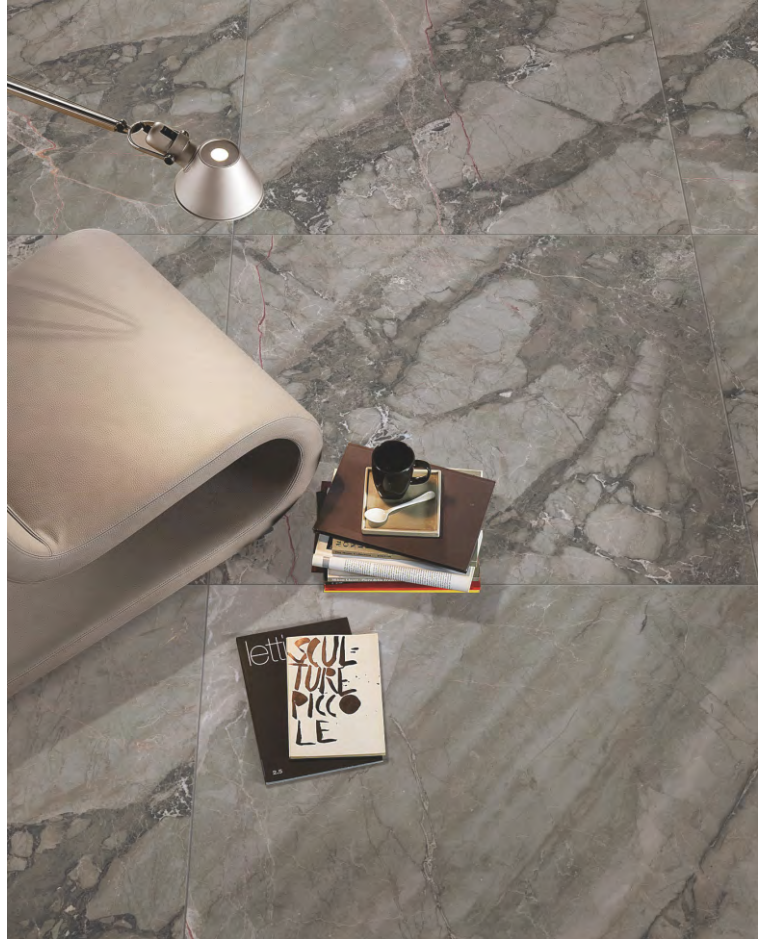

Stain
Resistance
5

Constantine | 89028
Glossy

32"X32"
16"X32"

PORCELAIN

Water
Absorption
<0.5%

Wearproof
PEI3

Hardness
7

Stain
Resistance
5