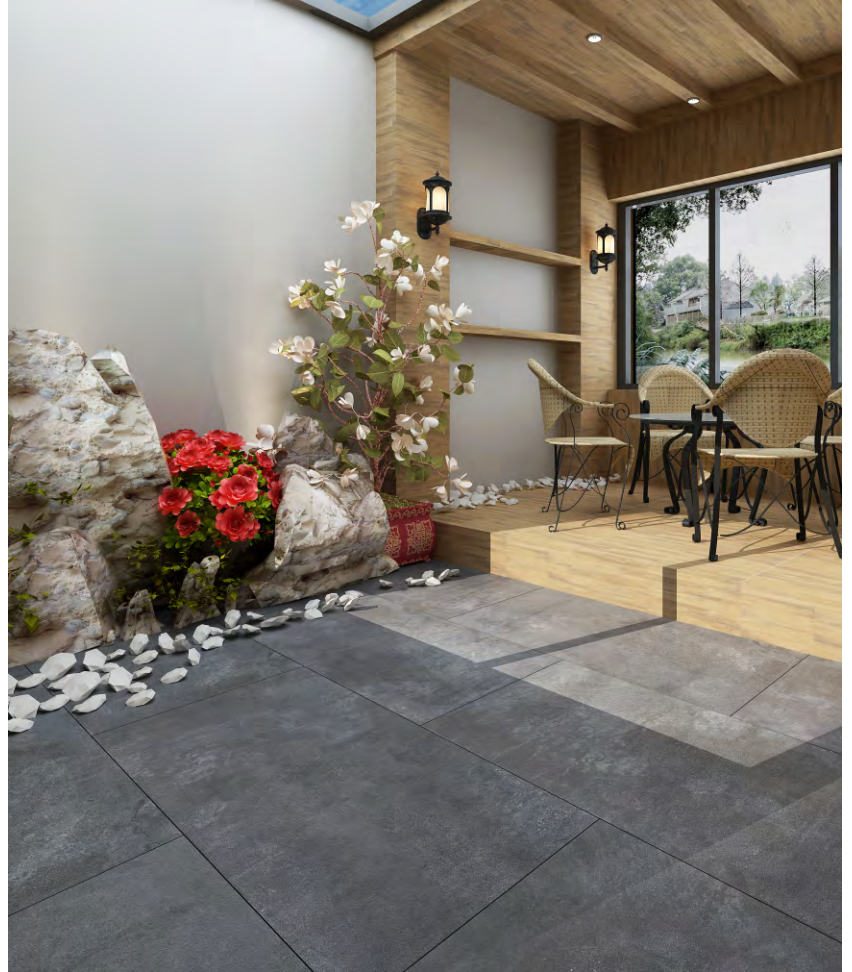

**Ales Dark Grey
94518**

Matt

24"X48"
18"X36"
24"X24"

PORCELAIN

Water
Absorption
<0.5%

Wearproof
PEI3

Hardness
7

Stain
Resistance
5

Slip
Resistance
R10