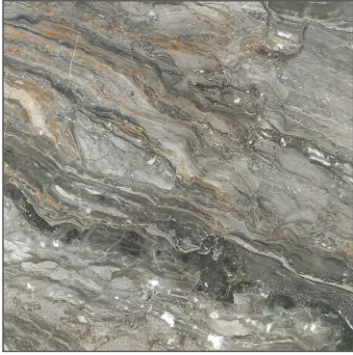

Wearproof
PEI3

Hardness
7

Stain
Resistance
5

Wave grey | 89013
32"X32"
Glossy

16"X32"
Glossy

Water
Absorption
<0.5%

Wearproof
PEI3

Hardness
7