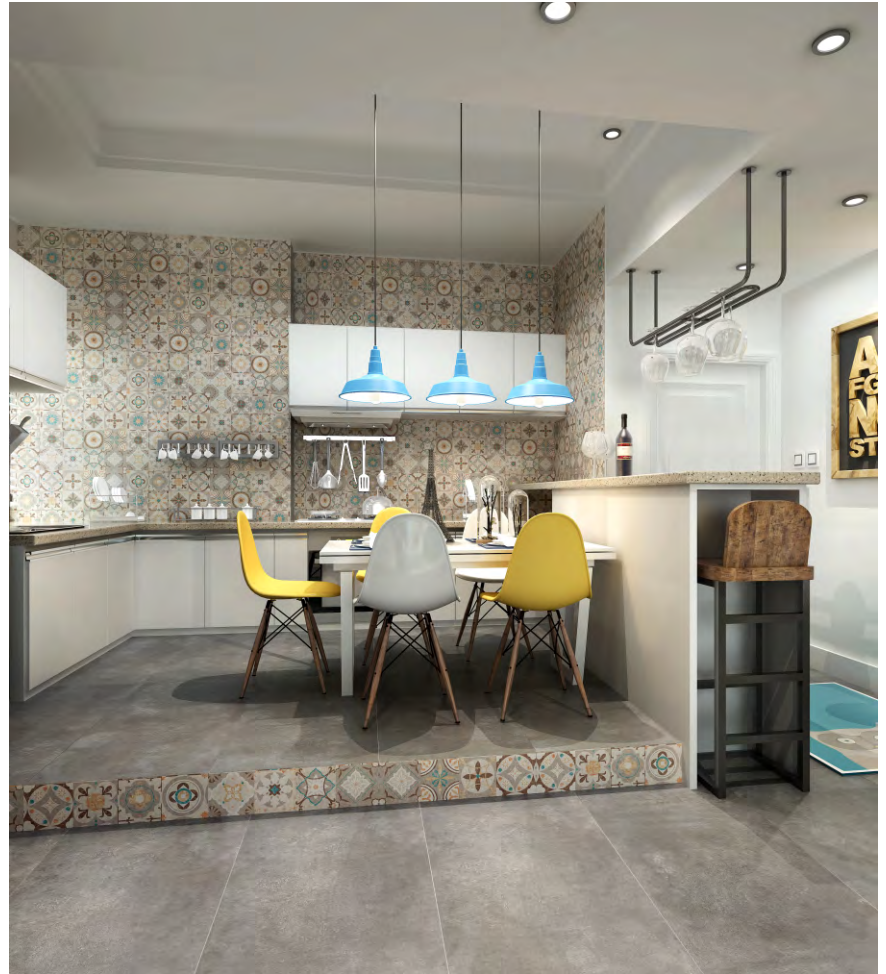

**Ales Light Grey
94516**

Matt

24"X48"
18"X36"
24"X24"

PORCELAIN

Water
Absorption
<0.5%

Wearproof
PEI3

Hardness
7

Stain
Resistance
5

Slip
Resistance
R10