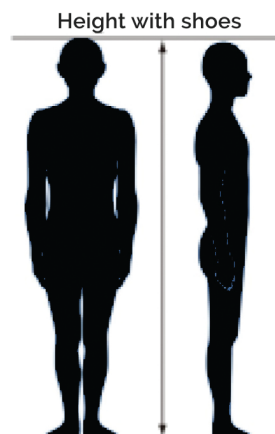

## PRESCHOOL & KINDERGARTEN

| Size | Height       | Height (cm)  | Weight Below |
|------|--------------|--------------|--------------|
| 27   | 3'6" - 3'8"  | 107 - 113 cm | 100 lbs      |
| 30   | 3'9" - 3'11" | 114 - 120 cm | 100 lbs      |
| 33   | 4'0" - 4'2"  | 121 - 127 cm | 100 lbs      |
| 36   | 4'3" - 4'5"  | 129 - 134 cm | 130 lbs      |

**ONE SIZE FITS ALL**  
Cap size  
measures 6 1/8 - 7.

### Cap Measurements

**ONE SIZE FITS ALL**  
Cap size measures 6 3/4 - 7 3/4.