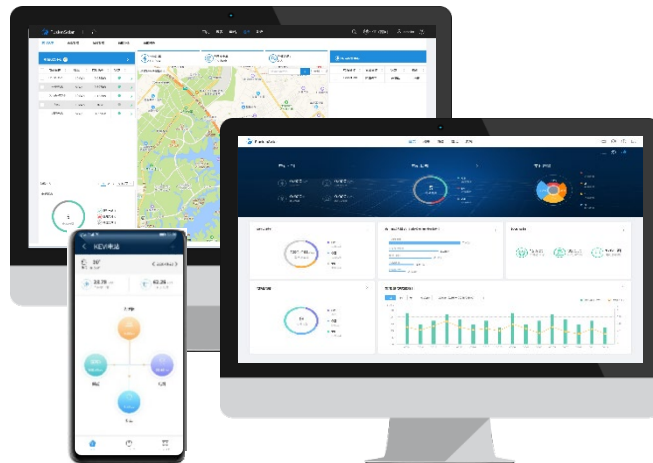

FusionSolar Smart PV Management System

Better experience

- One APP for all access procedure
- Auto-definition of local components
- Module auto-mapping within 5s

Energy visualization

- KPI Dashboard, centralized management of multiple plants
- Module-level monitoring
- Report subscription and real-time alarm push

Smart O&M

- One-screen mgmt. of site, personnel, status
- One-click ticket dispatching & site navigation
- Online Smart I-V Curve Diagnosis, 15mins required for a 100MW plant diagnosis

FusionSolar Smart PV Management System

Category	Function	Web	APP
Homepage	PV Plants List	●	●
	Add Plant	●	●
Report Management	Plant Report	●	
	Inverter Report	●	
	Battery Report	●	
Device Management	Device Details	●	●
	Remote Parameter Setting	●	
	Remote Optimizer Search	●	
Intelligent O&M	Real-time Status	●	
	Alarm Management	●	●
	Task Management	●	●
	Smart IV-Curve Diagnose	●	
KPI Dashboard	KPI Dashboard	●	
Homepage of Single Plant	Energy Flow	●	●
	Energy Management	●	●
	Plant Layout	●	●
	Kiosk Mode	●	
System Setting	Plant Management	●	●
	Company Management	●	
Demo	Demo Site	●	●