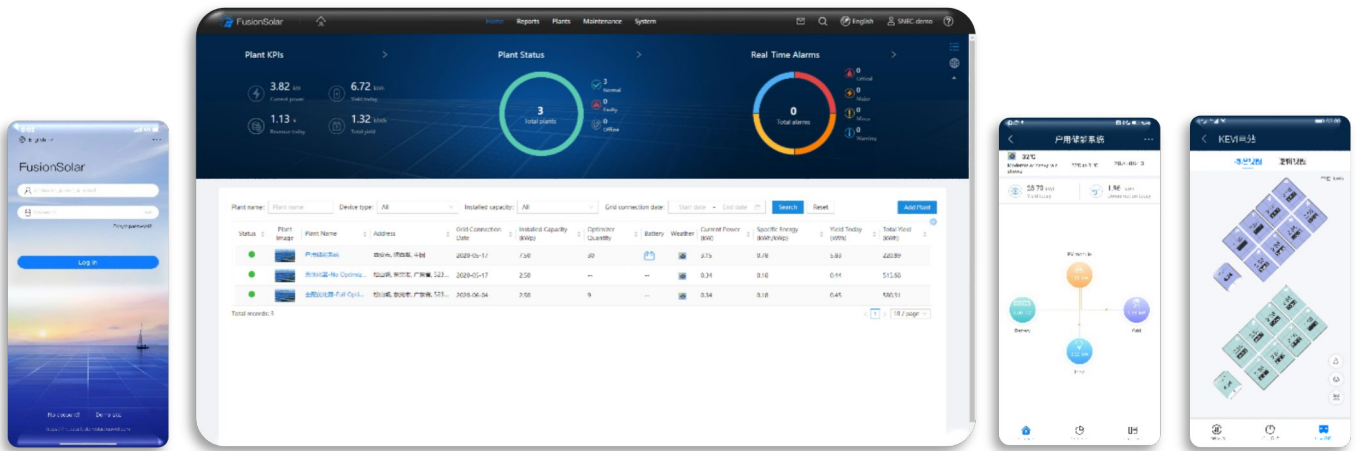

FusionSolar Smart PV Management System

Better experience

- One APP for all access procedure
- Auto-definition of local components
- Module auto-mapping within 5s

Energy visualization

- KPI Dashboard, centralized management of multiple plants
- Module-level monitoring
- Report subscription and real-time alarm push

Smart O&M

- One-screen mgmt. of site, personnel, status
- One-click ticket dispatching & site navigation
- Online Smart I-V Curve Diagnosis, 15mins required for a 100MW plant diagnosis

FusionSolar Smart PV Management System

Category	Function	Web	APP
Homepage	PV Plants List	●	●
	Add Plant	●	●
Report Management	Plant Report	●	
	Inverter Report	●	
	Battery Report	●	
Device Management	Device Details	●	●
	Remote Parameter Setting	●	
	Remote Optimizer Search	●	
Intelligent O&M	Real-time Status	●	
	Alarm Management	●	●
	Task Management	●	●
	Smart IV-Curve Diagnose	●	
KPI Dashboard	KPI Dashboard	●	
Homepage of Single Plant	Energy Flow	●	●
	Energy Management	●	●
	Plant Layout	●	●
	Kiosk Mode	●	
System Setting	Plant Management	●	●
	Company Management	●	
Demo	Demo Site	●	●