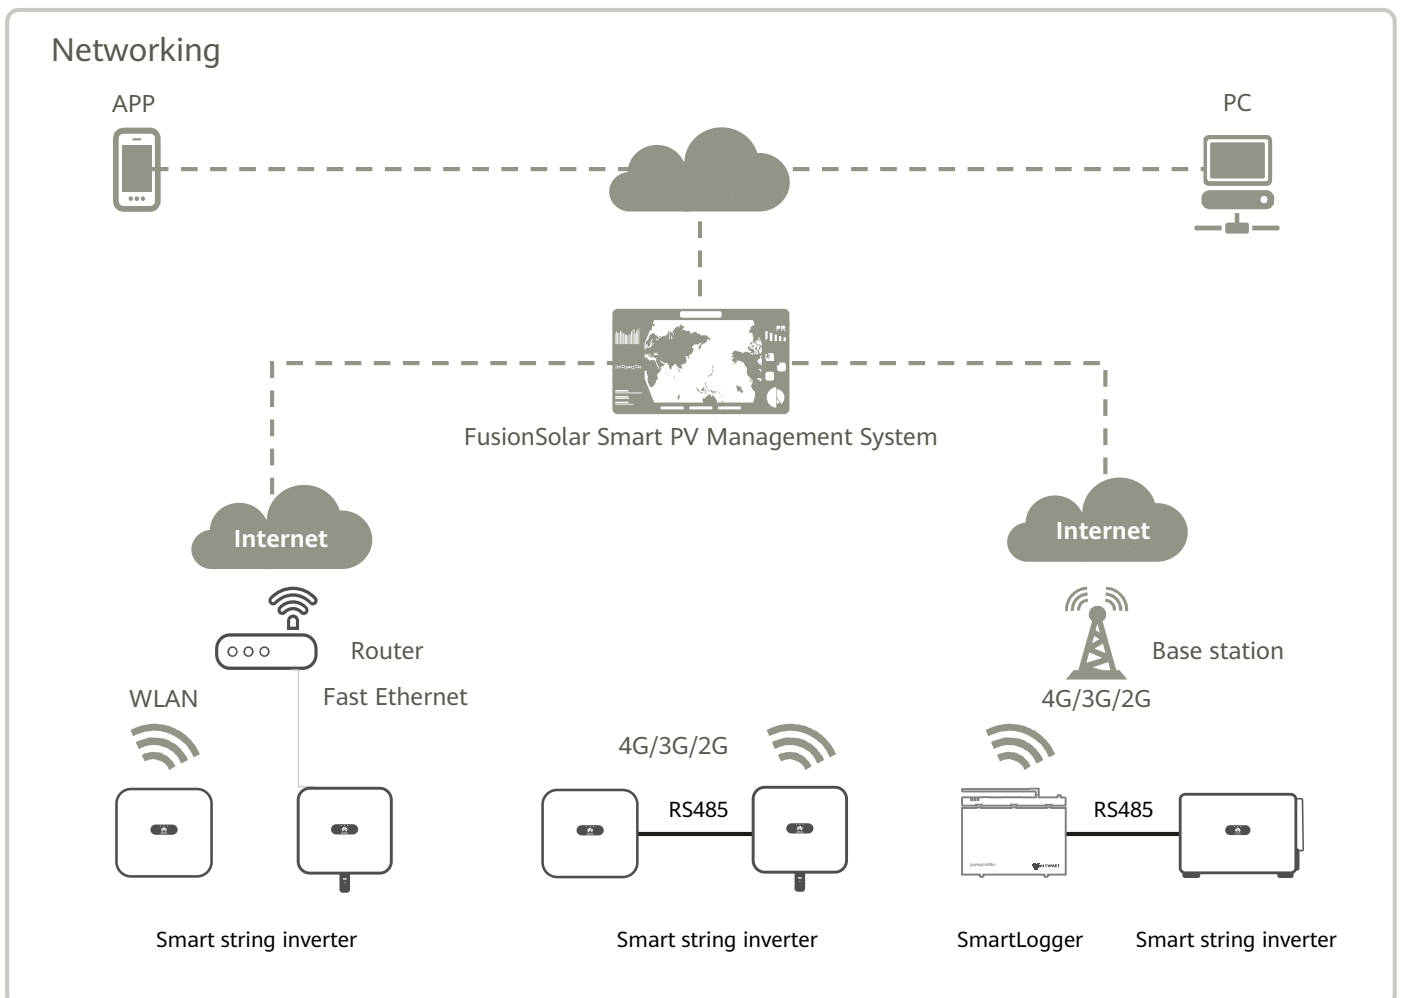

FusionSolar Smart PV Management System

Better experience

- One APP for all access procedure
- Auto-definition of local components
- Module auto-mapping within 5s

Energy visualization

- KPI Dashboard, centralized management of multiple plants
- Module-level monitoring
- Report subscription and real-time alarm push

Smart O&M

- One-screen mgmt. of site, personnel, status
- One-click ticket dispatching & site navigation
- Online Smart I-V Curve Diagnosis, 15mins required for a 100MW plant diagnosis

FusionSolar Smart PV Management System

Category	Function	Web	APP
Homepage	PV Plants List	●	●
	Add Plant	●	●
Report Management	Plant Report	●	
	Inverter Report	●	
	Battery Report	●	
Device Management	Device Details	●	●
	Remote Parameter Setting	●	
	Remote Optimizer Search	●	
Intelligent O&M	Real-time Status	●	
	Alarm Management	●	●
	Task Management	●	●
	Smart IV-Curve Diagnose	●	
KPI Dashboard	KPI Dashboard	●	
Homepage of Single Plant	Energy Flow	●	●
	Energy Management	●	●
	Plant Layout	●	●
	Kiosk Mode	●	
System Setting	Plant Management	●	●
	Company Management	●	
Demo	Demo Site	●	●