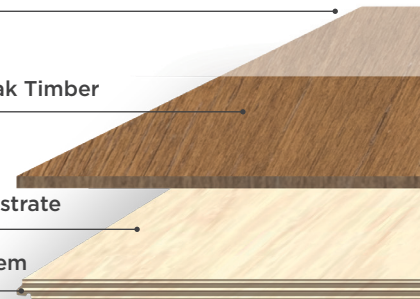

Luxury Oak Wideboard

These luxurious oak wideboards are extremely sturdy, showcasing a larger section of the tree's natural features and textures. Featuring a solid 4mm European Oak timber veneer on top of a multi-ply substrate these boards are built to withstand the test of time. Perfect for larger areas of the home, these boards provide an expansive aesthetic. Featuring a Tongue & Groove installation system, these boards are only recommended for direct stick installation.

9 Layers of UV Acrylic Coating

4mm Veneer of Engineered Oak Timber

11mm Engineered Multiply Substrate

Tongue & Groove Joining System

PRODUCT SPECIFICATIONS

Type	European Oak	Board Dimensions	2200 x 220 x 15mm
Description	Engineered multi-layer natural timber veneer interlocking floor boards featuring Tongue & Groove Joining System		
Installation Method	Direct Stick	Profile	Micro-Bevel
Coating	Factory Coated with Nine Layers of UV Cured Acrylic	Finish	Light Wire Matte Brush
Timber Grade	ABCD	Nested Lengths	Max 20% Per Pack

PACK SPECIFICATIONS

M² Per Pack / Pallet	2.42m ² /89.60m ²	Boards Per Pack	5
Pack Dimensions	2215 x 228 x 83mm	Pack Weight	24kg

TEST DATA & WARRANTY

Fire Rating	Critical Heat Flux: 4.2kW/m ² Smoke Value: 8% minute	Slip Resistance	P3
Acoustic Rating	58 LnTw*	Sustainability	Forestry Stewardship Certification® (FSC®)
Warranty	25 Year Residential Warranty 10 Year Commercial Warranty		

Timber is a natural material and variations in colour, texture and other naturally occurring features occur between pieces and batches of the same species. Timber flooring, whilst dried during production, continues to take up and give up moisture during its life, depending on weather, aspect and local conditions. In so doing, some movement and changes to the surface of your floor are to be expected and will be apparent. This is normal and may include fine cracks on and between boards and changes in colour. Access complete warranty information at embelton.com