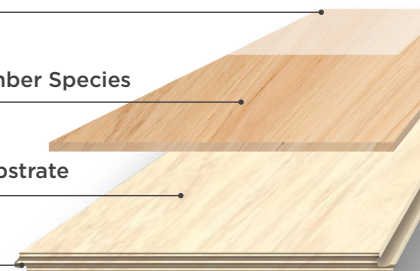

Hardwood+ Matte Brushed

Australian timber species offers the very best of timber flooring, with rich knots and individual character, no two boards are the same. Our Matte Brushed Australian species offers the timeless beauty of Australian species with a contemporary finish. Featuring a 3mm solid timber veneer on top of a 11mm multiply substrate, these are not only beautiful but extremely durable. Available in both standard 136mm and luxurious Wideboard.

PRODUCT SPECIFICATIONS

12 Layers of UV Acrylic Coating

3mm Veneer of Australian Timber Species

11mm Engineered Multiply Substrate

5G Locking System

Type	Australian Blackbutt & Spotted Gum Timber	Finish	Light Wire Matte Brushed
Description	Engineered multi-layer natural timber veneer interlocking floor boards featuring 5G Locking System		
Installation Method	Direct Stick or Floating	Profile	Micro-Bevel
Coating	Factory Coated with Twelve Layers of UV Cured Acrylic	Timber Grading	Standard & Better
Nested Lengths	Max 25% Per Pack		
Dimensions	1820/2100 x 136 x 14mm		1820/2100 x 180 x 14mm
Boards per Pack	8		6
m2 per Pack	1.98m ² /2.28m ²		1.96m ² /2.26m ²
m2 per Pallet	126.72m ² /146.17m ²		129.75m ² /149.68m ²
Pack Dimensions	1850/2130 x 162 x 121mm		1850/2130 x 202 x 101mm
Pack Weight	20kg/23kg		20kg/23kg

Timber is a natural material and variations in colour, texture and other naturally occurring features occur between pieces and batches of the same species. Timber flooring, whilst dried during production, continues to take up and give up moisture during its life, depending on weather, aspect and local conditions. In so doing, some movement and changes to the surface of your floor are to be expected and will be apparent. This is normal and may include fine cracks on and between boards and changes in colour. Access complete warranty information at embelton.com