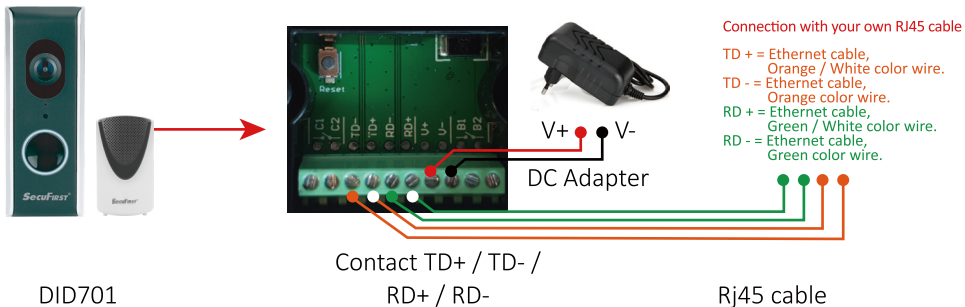

DID701 Connected with the DC Adapter

DID701 Connected with Wired Chime (Optional)

DID701 Connected with OUR Internet Connector (Optional)

DID701 Connected Directly with Standard Internet Cable (Optional)

DID701 Connected with Electrical Lock (Optional)