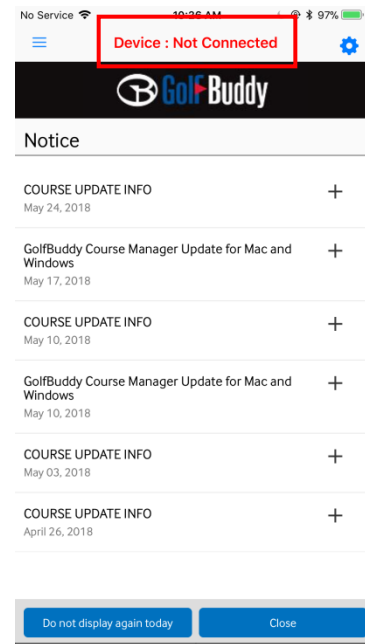

GolfBuddy Application Quick Guide (iPhone)

VoiceX

1. [GolfBuddy Application Installation](#)
2. [Running GolfBuddy Application](#)
3. [Connecting your VoiceX](#)
4. [Course update](#)
5. [Find your VoiceX](#)
6. [Setting](#)

App Store

Golf Buddy - Accuracy Matters
DECA System Inc.

1. Input your account information : USERNAME/PASSWORD
2. If you have no account, you need to create your own account by pressing the button of "Sign Up".