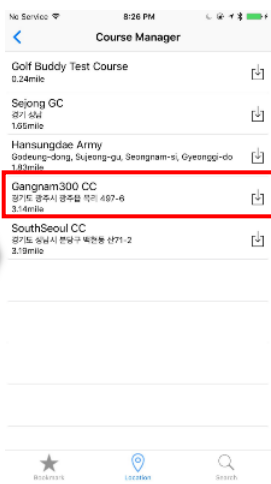

1. Turn off your VoiceX's bluetooth (Setting -> BT Setting -> Power -> Off)
2. Tap **+** button in **Find My Golfbuddy** screen, and when there will be no additional device in the list, turn on your VoiceX's Bluetooth.
3. Then, one more VoiceX will appear at the last row in the list, and select it for your VoiceX.

※ How to turn on Bluetooth

> Tap **Menu**

> Tap **Course Manager**

> Select the course which you want to update

> Update Process

Bookmark

Select a course from all of courses you have downloaded via GB app. This list of courses will be sorted by time when you downloaded the course date.

Location

Show you the list of the nearest golf course from your current location, based on GPS information.

Search

Select a course from the existing list of golf courses. After selecting the country, search for the course by typing the name of golf course in the input box