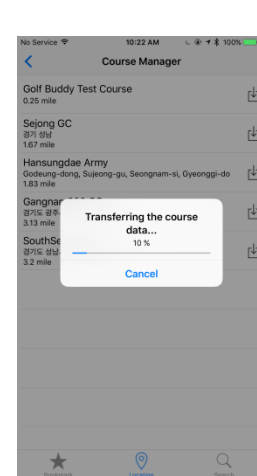

1. Turn off your VoiceX's bluetooth (Setting -> BT Setting -> Power -> Off)
2. Tap **+** button in **Find My Golfbuddy** screen, and when there will be no additional device in the list, turn on your VoiceX's Bluetooth.
3. Then, one more VoiceX will appear at the last row in the list, and select it for your VoiceX.

※ How to turn on Bluetooth

> Tap **Menu**

> Tap **Course Manager**

> Select the course which you want to update

> Update Process

Bookmark

Select a course from all of courses you have downloaded via GB app. This list of courses will be sorted by time when you downloaded the course date.

Location

Show you the list of the nearest golf course from your current location, based on GPS information.

Search

Select a course from the existing list of golf courses. After selecting the country, search for the course by typing the name of golf course in the input box