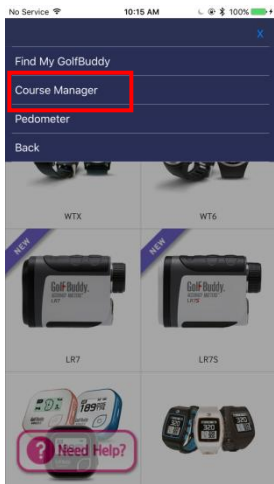

> Tap **Course Manager**