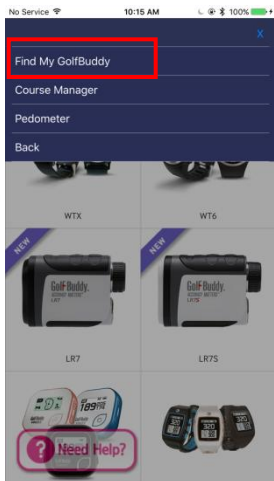

GolfBuddy Application Quick Guide (iPhone)

VoiceX

1. [GolfBuddy Application Installation](#)
2. [Running GolfBuddy Application](#)
3. [Connecting your VoiceX](#)
4. [Course update](#)
5. [Find your VoiceX](#)
6. [Setting](#)

App Store

Golf Buddy - Accuracy Matters
DECA System Inc.

1. Input your account information : USERNAME/PASSWORD
2. If you have no account, you need to create your own account by pressing the button of "Sign Up".

※ You can use the existing account which you have been using in GolfBuddy website

※ **Device : Not Connected**
You need to find and connect your VoiceX before using the features of GolfBuddy App.

> Tap **Menu** button