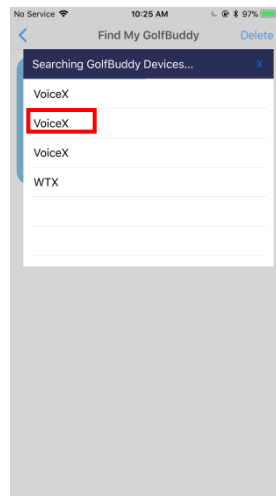

※ You can use the existing account which you have been using in GolfBuddy website

※ **Device : Not Connected**
You need to find and connect your VoiceX before using the features of GolfBuddy App.

> Tap **Menu** button

> Tap **Find My GolfBuddy**

> Tap **+** to search your VoiceX

> Select your VoiceX in the found list

> Connection Complete

If there would be one more VoiceXs around you , you will have trouble with recognizing your VoiceX in the list. In this case, follow the instruction as below.