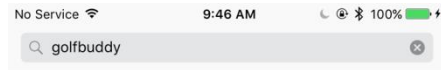

App Store

Golf Buddy - Accuracy Matters
DECA System Inc.