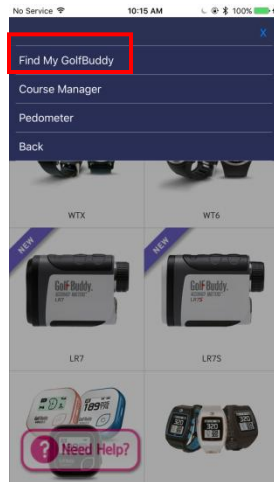

1. Turn off your VoiceX's bluetooth (Setting -> BT Setting -> Power -> Off)
2. Tap **+** button in **Find My Golfbuddy** screen, and when there will be no additional device in the list, turn on your VoiceX's Bluetooth.
3. Then, one more VoiceX will appear at the last row in the list, and select it for your VoiceX.

※ How to turn on Bluetooth

> Tap **Menu**

> Tap **Course Manager**

> Select the course which you want to update

> Update Process

Bookmark

Select a course from all of courses you have downloaded via GB app. This list of courses will be sorted by time when you downloaded the course date.

Location

Show you the list of the nearest golf course from your current location, based on GPS information.

Search

Select a course from the existing list of golf courses. After selecting the country, search for the course by typing the name of golf course in the input box

> Tap **Menu**

> Tap **Find My GolfBuddy**

> Tap **Find Me**

> Tap **Stop** after finding your VoiceX

> Your VoiceX within range will make vibration and turn on the screen.

> Tap Setting

- > Select your preferred unit among YARD or METER
- > Version information