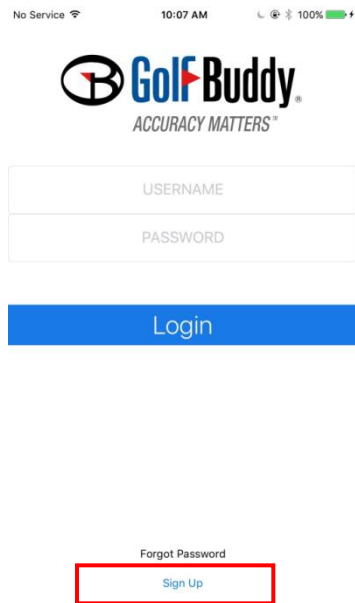

GolfBuddy Application Quick Guide (iPhone)

VoiceX

1. [GolfBuddy Application Installation](#)
2. [Running GolfBuddy Application](#)
3. [Connecting your VoiceX](#)
4. [Course update](#)
5. [Find your VoiceX](#)
6. [Setting](#)

App Store

Golf Buddy - Accuracy Matters
DECA System Inc.

1. Input your account information : USERNAME/PASSWORD
2. If you have no account, you need to create your own account by pressing the button of "Sign Up".