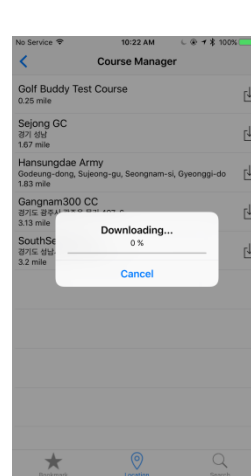

※ How to turn on Bluetooth

> Tap **Menu**

> Tap **Course Manager**

> Select the course which you want to update

> Update Process

Bookmark

Select a course from all of courses you have downloaded via GB app. This list of courses will be sorted by time when you downloaded the course date.