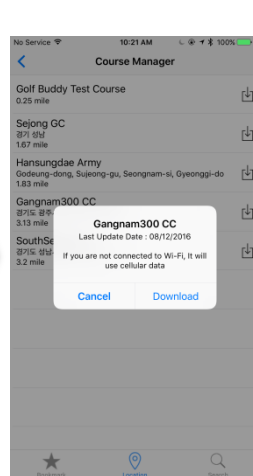

1. Turn off your VoiceX's bluetooth (Setting -> BT Setting -> Power -> Off)
2. Tap **+** button in **Find My Golfbuddy** screen, and when there will be no additional device in the list, turn on your VoiceX's Bluetooth.
3. Then, one more VoiceX will appear at the last row in the list, and select it for your VoiceX.

※ How to turn on Bluetooth

> Tap **Menu**

> Tap **Course Manager**

> Select the course which you want to update

> Update Process

Bookmark

Select a course from all of courses you have downloaded via GB app. This list of courses will be sorted by time when you downloaded the course date.

Location

Show you the list of the nearest golf course from your current location, based on GPS information.

Search

Select a course from the existing list of golf courses. After selecting the country, search for the course by typing the name of golf course in the input box