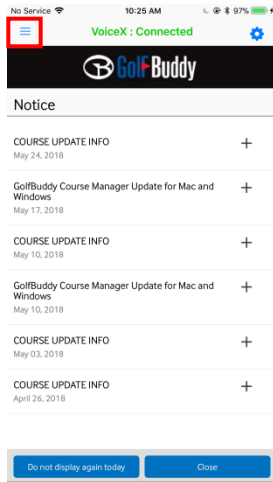

> Tap **Menu**