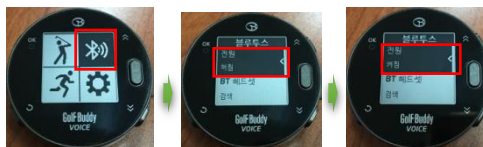

※ How to turn on Bluetooth