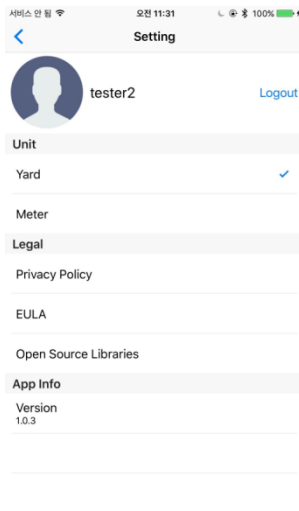

Location

Show you the list of the nearest golf course from your current location, based on GPS information.

Search

Select a course from the existing list of golf courses. After selecting the country, search for the course by typing the name of golf course in the input box

> Tap **Menu**

> Tap **Find My GolfBuddy**

> Tap **Find Me**

> Tap **Stop** after finding your VoiceX

> Your VoiceX within range will make vibration and turn on the screen.

> Tap Setting

- > Select your preferred unit among YARD or METER
- > Version information