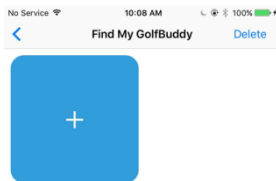

※ You can use the existing account which you have been using in GolfBuddy website

※ **Device : Not Connected**
You need to find and connect your VoiceX before using the features of GolfBuddy App.

> Tap **Menu** button

> Tap **Find My GolfBuddy**

> Tap **+** to search your VoiceX

> Select your VoiceX in the found list

> Connection Complete

If there would be one more VoiceXs around you , you will have trouble with recognizing your VoiceX in the list. In this case, follow the instruction as below.