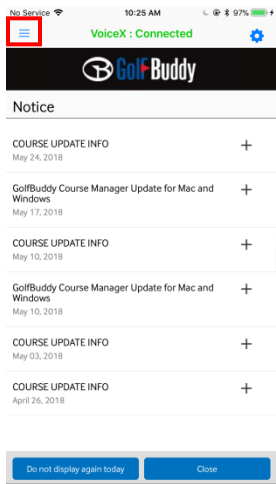

> Tap **Menu**