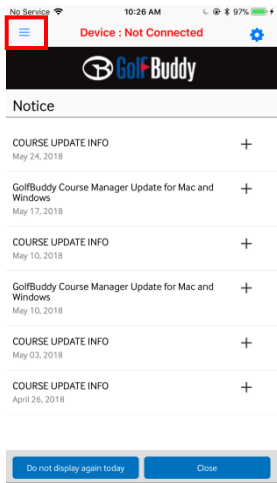

GolfBuddy Application Quick Guide (iPhone)

VoiceX

1. [GolfBuddy Application Installation](#)
2. [Running GolfBuddy Application](#)
3. [Connecting your VoiceX](#)
4. [Course update](#)
5. [Find your VoiceX](#)
6. [Setting](#)

App Store

Golf Buddy - Accuracy Matters
DECA System Inc.

1. Input your account information : USERNAME/PASSWORD
2. If you have no account, you need to create your own account by pressing the button of "Sign Up".

※ You can use the existing account which you have been using in GolfBuddy website

※ **Device : Not Connected**
You need to find and connect your VoiceX before using the features of GolfBuddy App.

> Tap **Menu** button