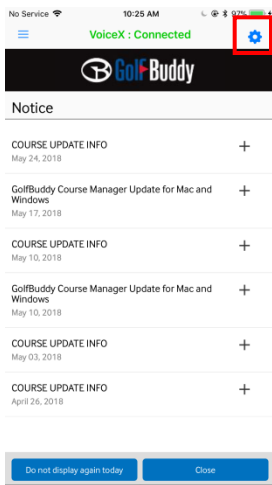

> Tap **Menu**

> Tap **Find My GolfBuddy**

> Tap **Find Me**

> Tap **Stop** after finding your VoiceX

> Your VoiceX within range will make vibration and turn on the screen.

> Tap Setting

- > Select your preferred unit among YARD or METER
- > Version information