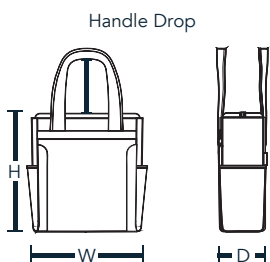

How we measure

Body dimensions exclude wheels and handles. Overall dimensions include all wheels, handles and pockets—it's the size of the case to the complete outer limit. An exception to this standard are totes and bags with longer carry handles. Those exterior measurements include the main body of the bag, and the handle drop is an additional measurement.

Hardside suitcases

Body dimensions.

Overall dimensions.

Softside suitcases

Body dimensions.

Overall dimensions.

Duffels

Body dimensions.

Overall dimensions.

Totes

Overall dimensions.

Backpacks

Overall dimensions.