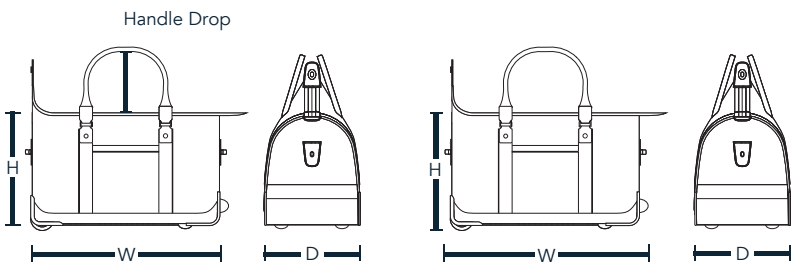

How we measure

Body dimensions exclude wheels and handles. Overall dimensions include all wheels, handles and pockets—it's the size of the case to the complete outer limit. An exception to this standard are totes and bags with longer carry handles. Those exterior measurements include the main body of the bag, and the handle drop is an additional measurement.

Hardside suitcases

Body dimensions.

Overall dimensions.

Softside suitcases

Body dimensions.

Overall dimensions.

Duffels

Body dimensions.

Overall dimensions.

Totes

Overall dimensions.

Backpacks

Overall dimensions.