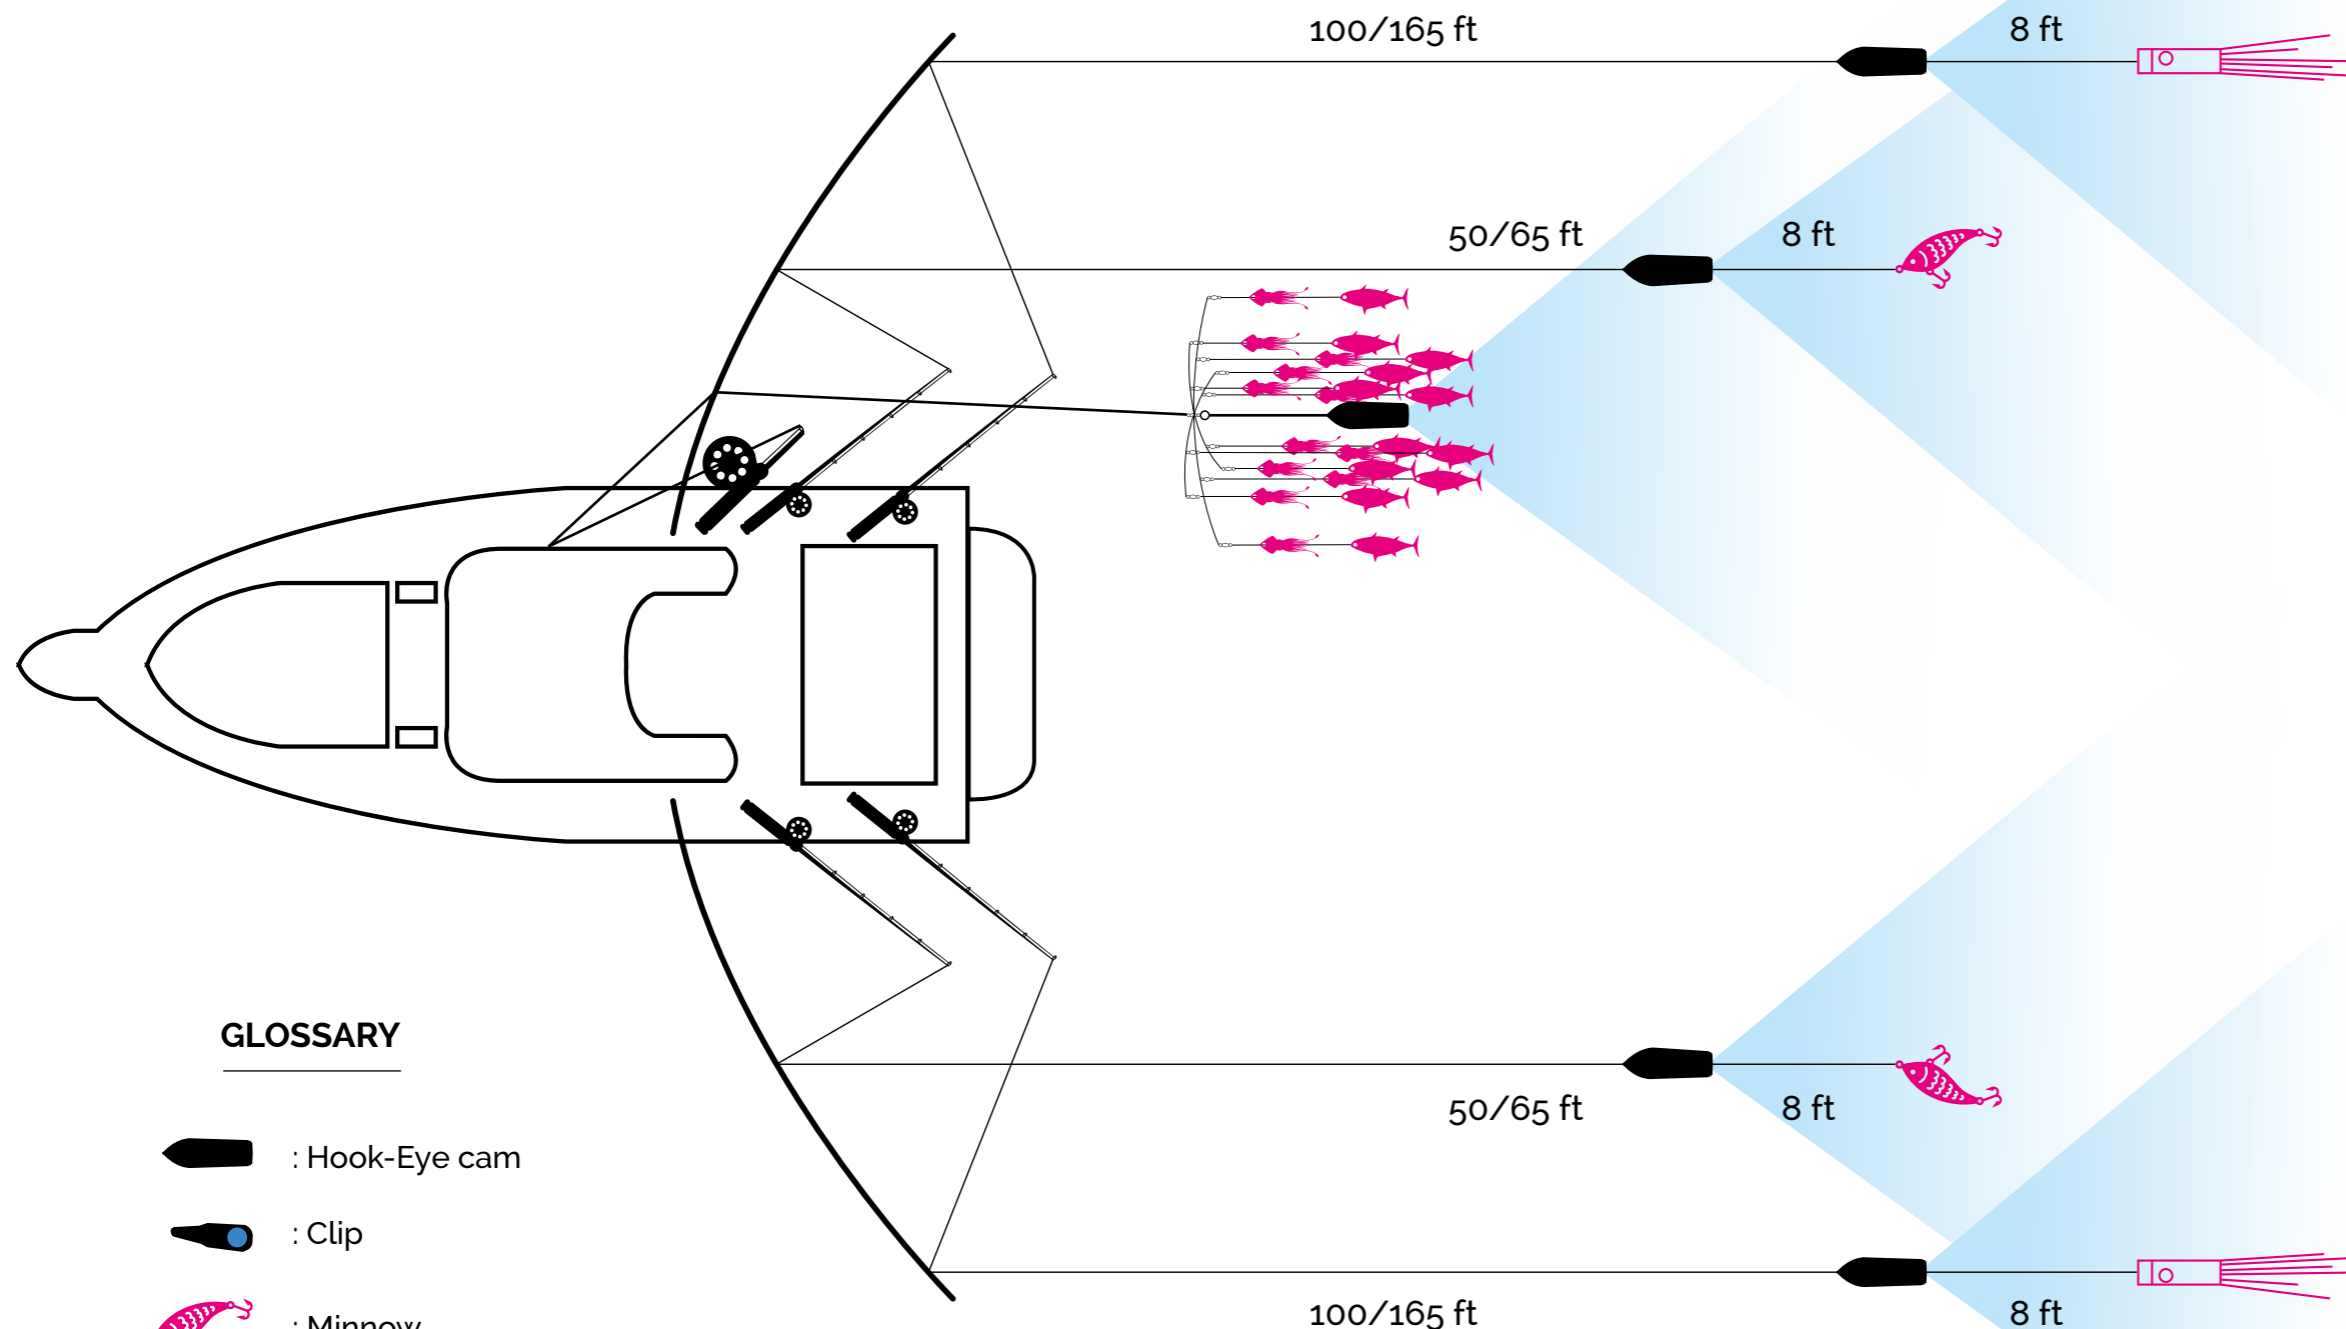

HOOK-EYE

Set Up & Mount

Download the updated manual and access all functions on support.hook-eye.us

English

GLOSSARY

 : Hook-Eye cam

 : Clip

 : Minnow

 : Lure

 : Bird

NOTES:

1. The length of the leader depends on the kind of Minnow used

info@e-eye.us
www.hook-eye.us

GLOSSARY

-  : Hook-Eye cam
-  : Hook-Eye dredge accessory
-  : Dredge Kit
-  : Lure

info@e-eye.us
www.hook-eye.us

GLOSSARY

-  : Hook-Eye cam
-  : Clip
-  : Minnow
-  : Hook-Eye dredge accessory
-  : Dredge Kit
-  : Lure

GLOSSARY

 : Hook-Eye cam

 : Stop cam (rubber or waxed line)

 : Stop lure (rubber or waxed line)

 : Lure

info@e-eye.us
www.hook-eye.us

GLOSSARY

-  : Hook-Eye cam
-  : Stop cam (rubber or waxed line)
-  : Stop lure (rubber or waxed line)
-  : Lure
-  : Safety steel cable

GLOSSARY

 : Hook-Eye cam

 : Stop cam (rubber or waxed line)