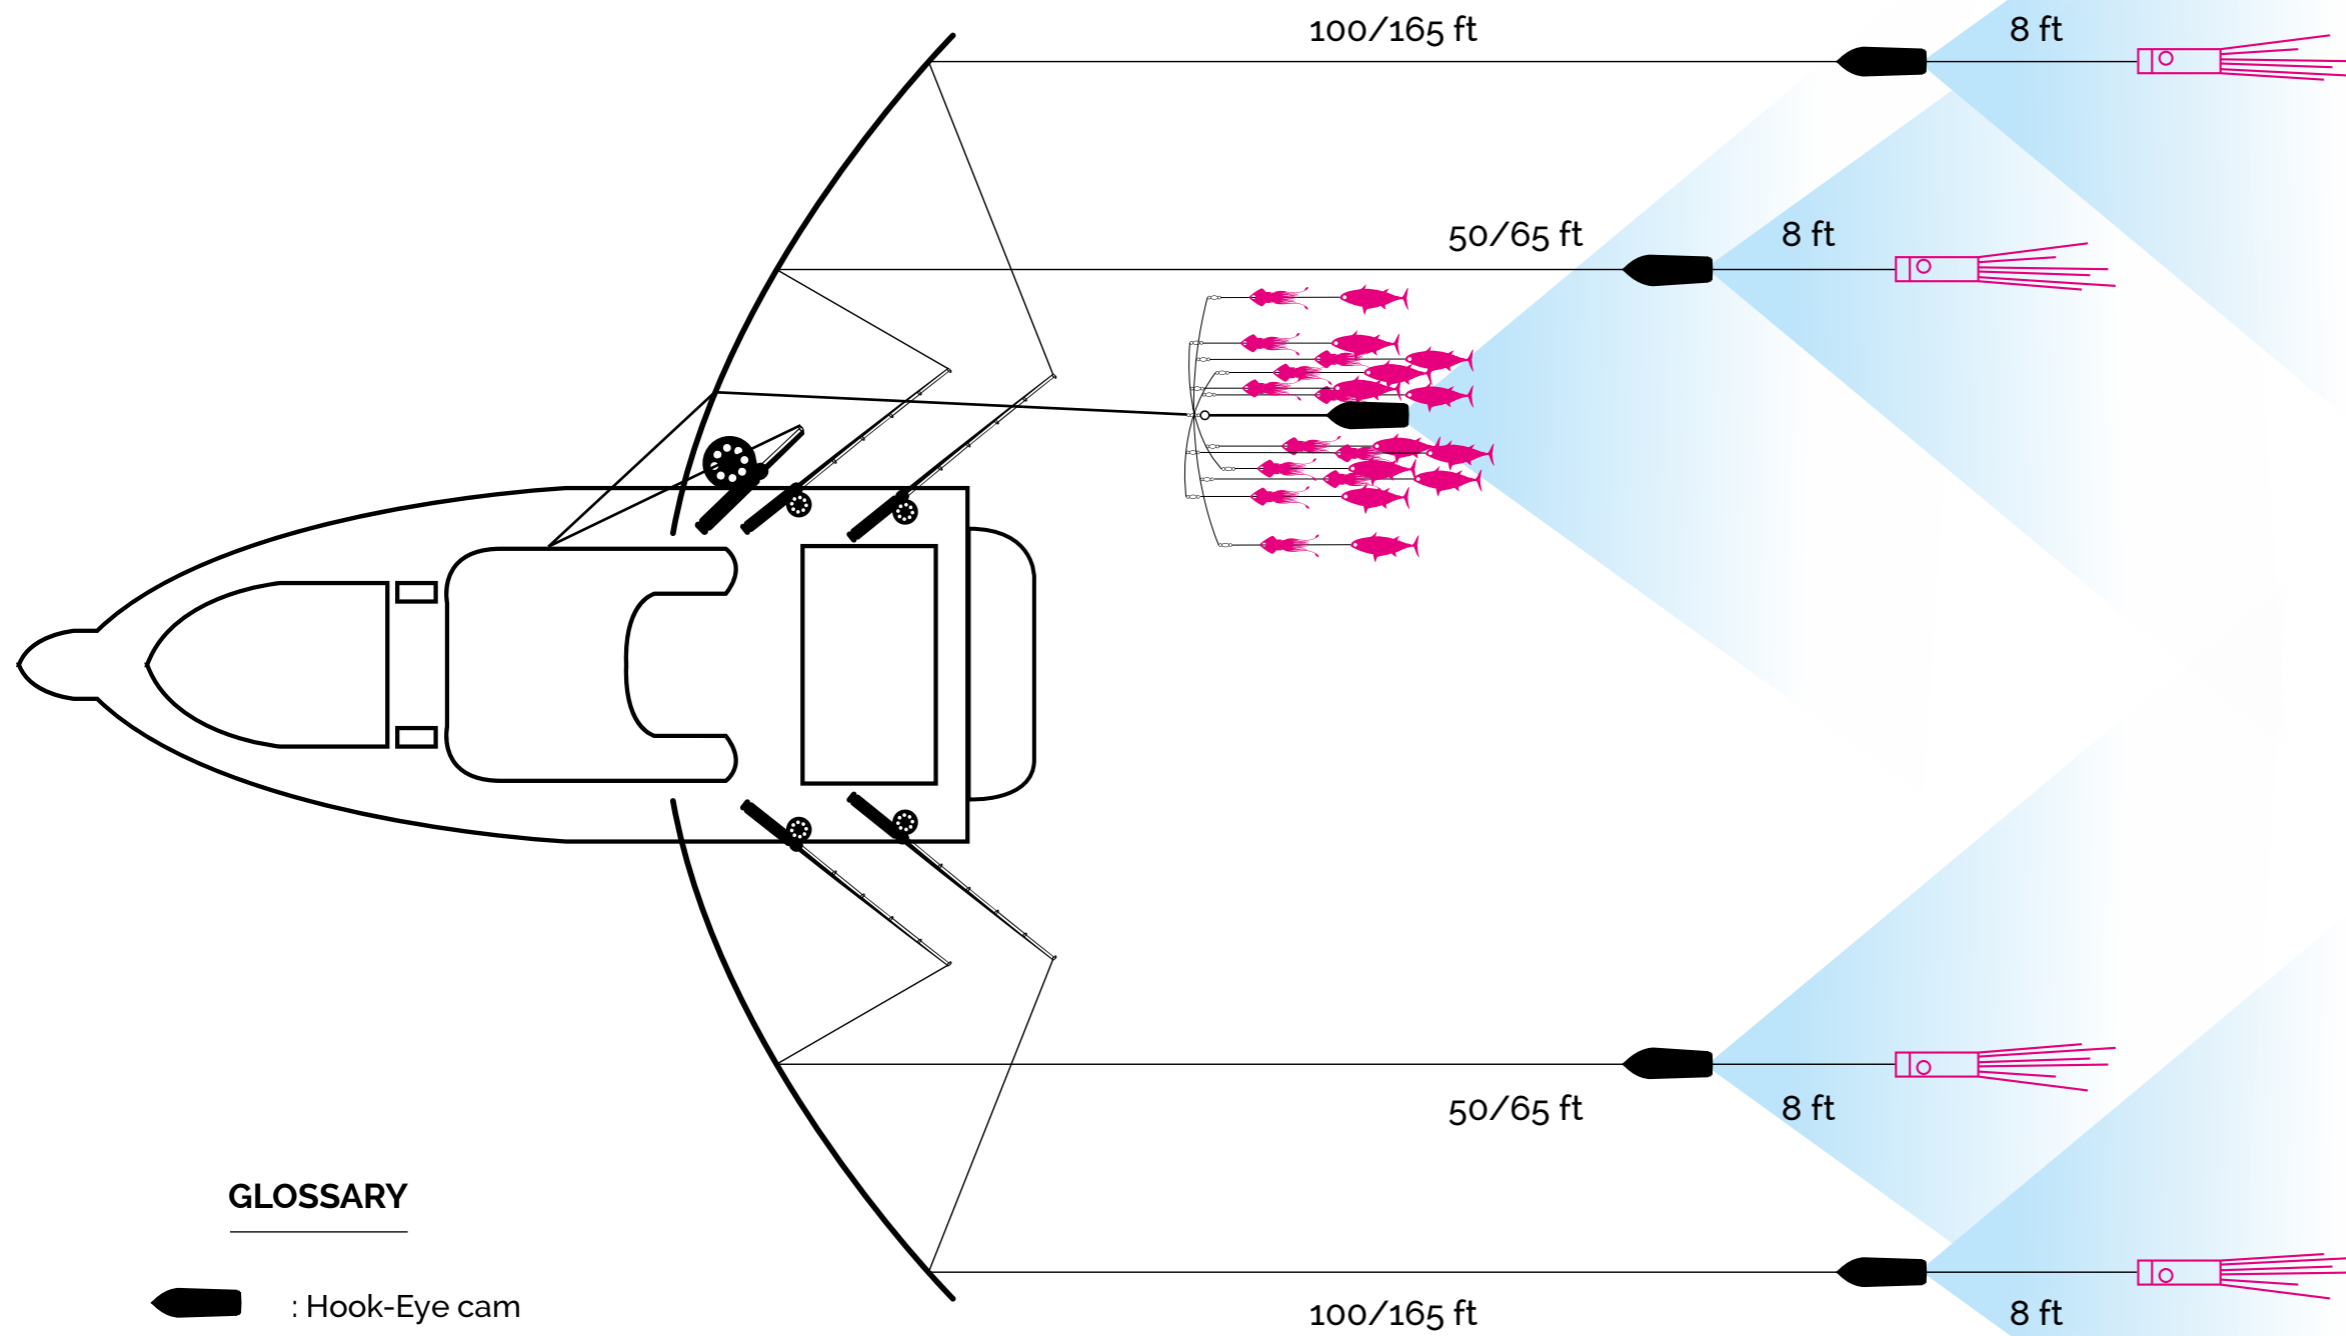

 : Lure

 : Bird

NOTES:

1. The length of the leader depends on the kind of Minnow used

info@e-eye.us
www.hook-eye.us

GLOSSARY

-  : Hook-Eye cam
-  : Hook-Eye dredge accessory
-  : Dredge Kit
-  : Lure

info@e-eye.us
www.hook-eye.us

GLOSSARY

-  : Hook-Eye cam
-  : Clip
-  : Minnow
-  : Hook-Eye dredge accessory
-  : Dredge Kit
-  : Lure

GLOSSARY

 : Hook-Eye cam

 : Stop cam (rubber or waxed line)

 : Stop lure (rubber or waxed line)

 : Lure

info@e-eye.us
www.hook-eye.us

GLOSSARY

-  : Hook-Eye cam
-  : Stop cam (rubber or waxed line)
-  : Stop lure (rubber or waxed line)
-  : Lure
-  : Safety steel cable

GLOSSARY

 : Hook-Eye cam

 : Stop cam (rubber or waxed line)