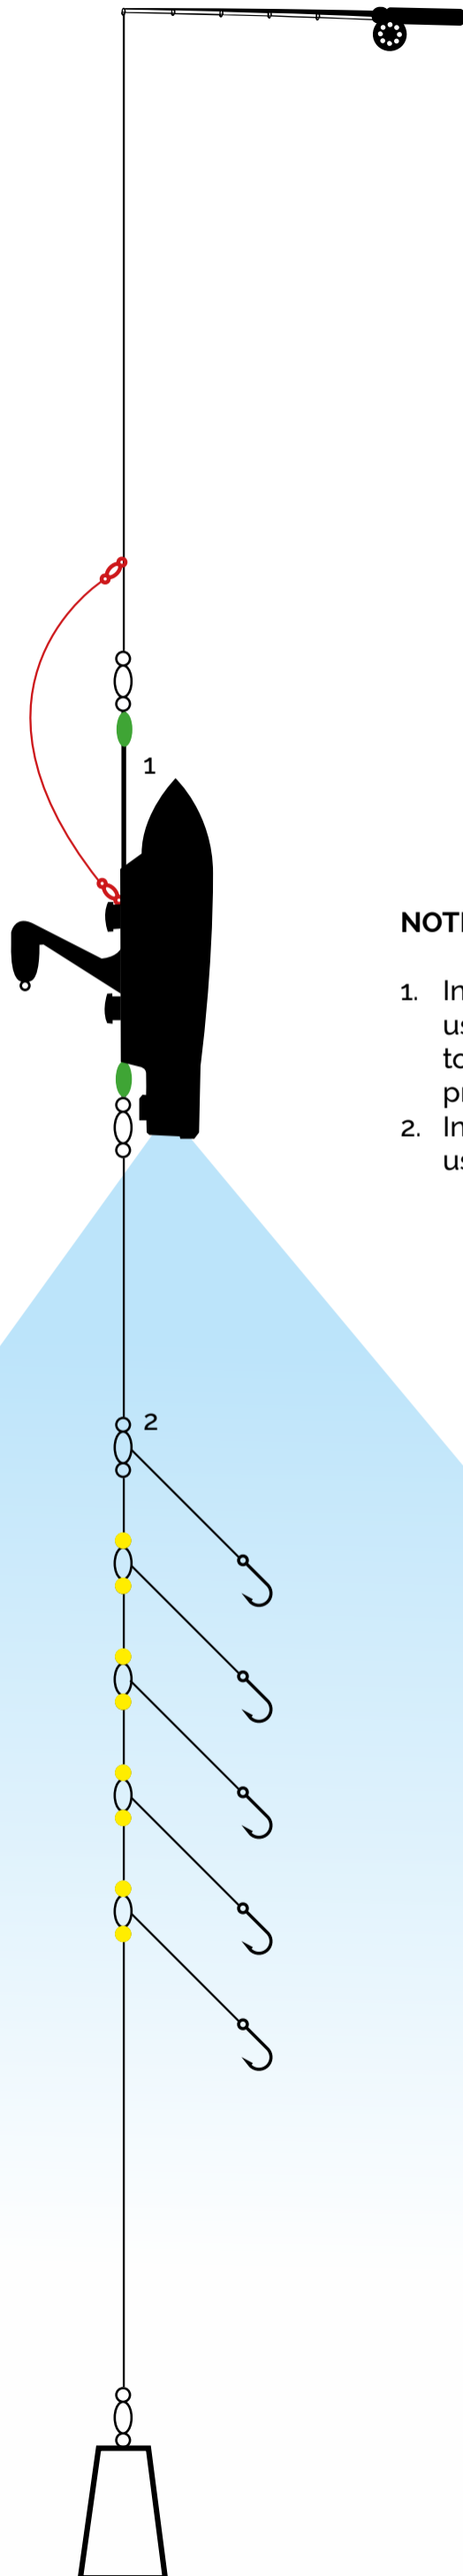

NOTE:

1. In Scabbardfish fishing we recommend using steel cable under the camera together with the safety steel cable provided.
2. In order to avoid wrong exposure, do not use fluo beads on top.

GLOSSARY

- : Hook-Eye cam
- : Stop cam (fishing beads)
- : Sinker
- : Safety steel cable
- : Fluo fishing beads