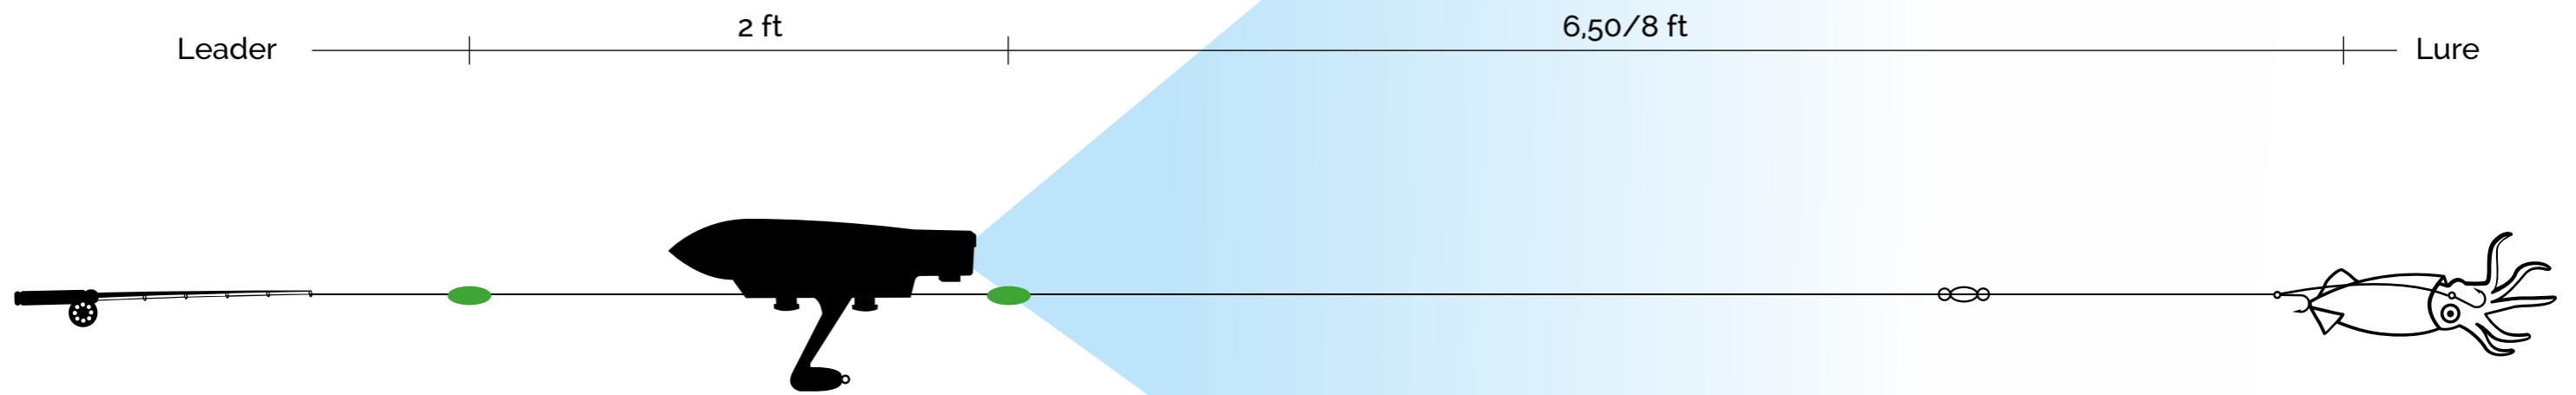

 : Lure

 : Bird

NOTES:

1. The length of the leader depends on the kind of Minnow used

info@e-eye.us
www.hook-eye.us

GLOSSARY

-  : Hook-Eye cam
-  : Hook-Eye dredge accessory
-  : Dredge Kit
-  : Lure

info@e-eye.us
www.hook-eye.us

GLOSSARY

-  : Hook-Eye cam
-  : Clip
-  : Minnow
-  : Hook-Eye dredge accessory
-  : Dredge Kit
-  : Lure

GLOSSARY

 : Hook-Eye cam

 : Stop cam (rubber or waxed line)

 : Stop lure (rubber or waxed line)

 : Lure

info@e-eye.us
www.hook-eye.us

GLOSSARY

-  : Hook-Eye cam
-  : Stop cam (rubber or waxed line)
-  : Stop lure (rubber or waxed line)
-  : Lure
-  : Safety steel cable

GLOSSARY

 : Hook-Eye cam

 : Stop cam (rubber or waxed line)