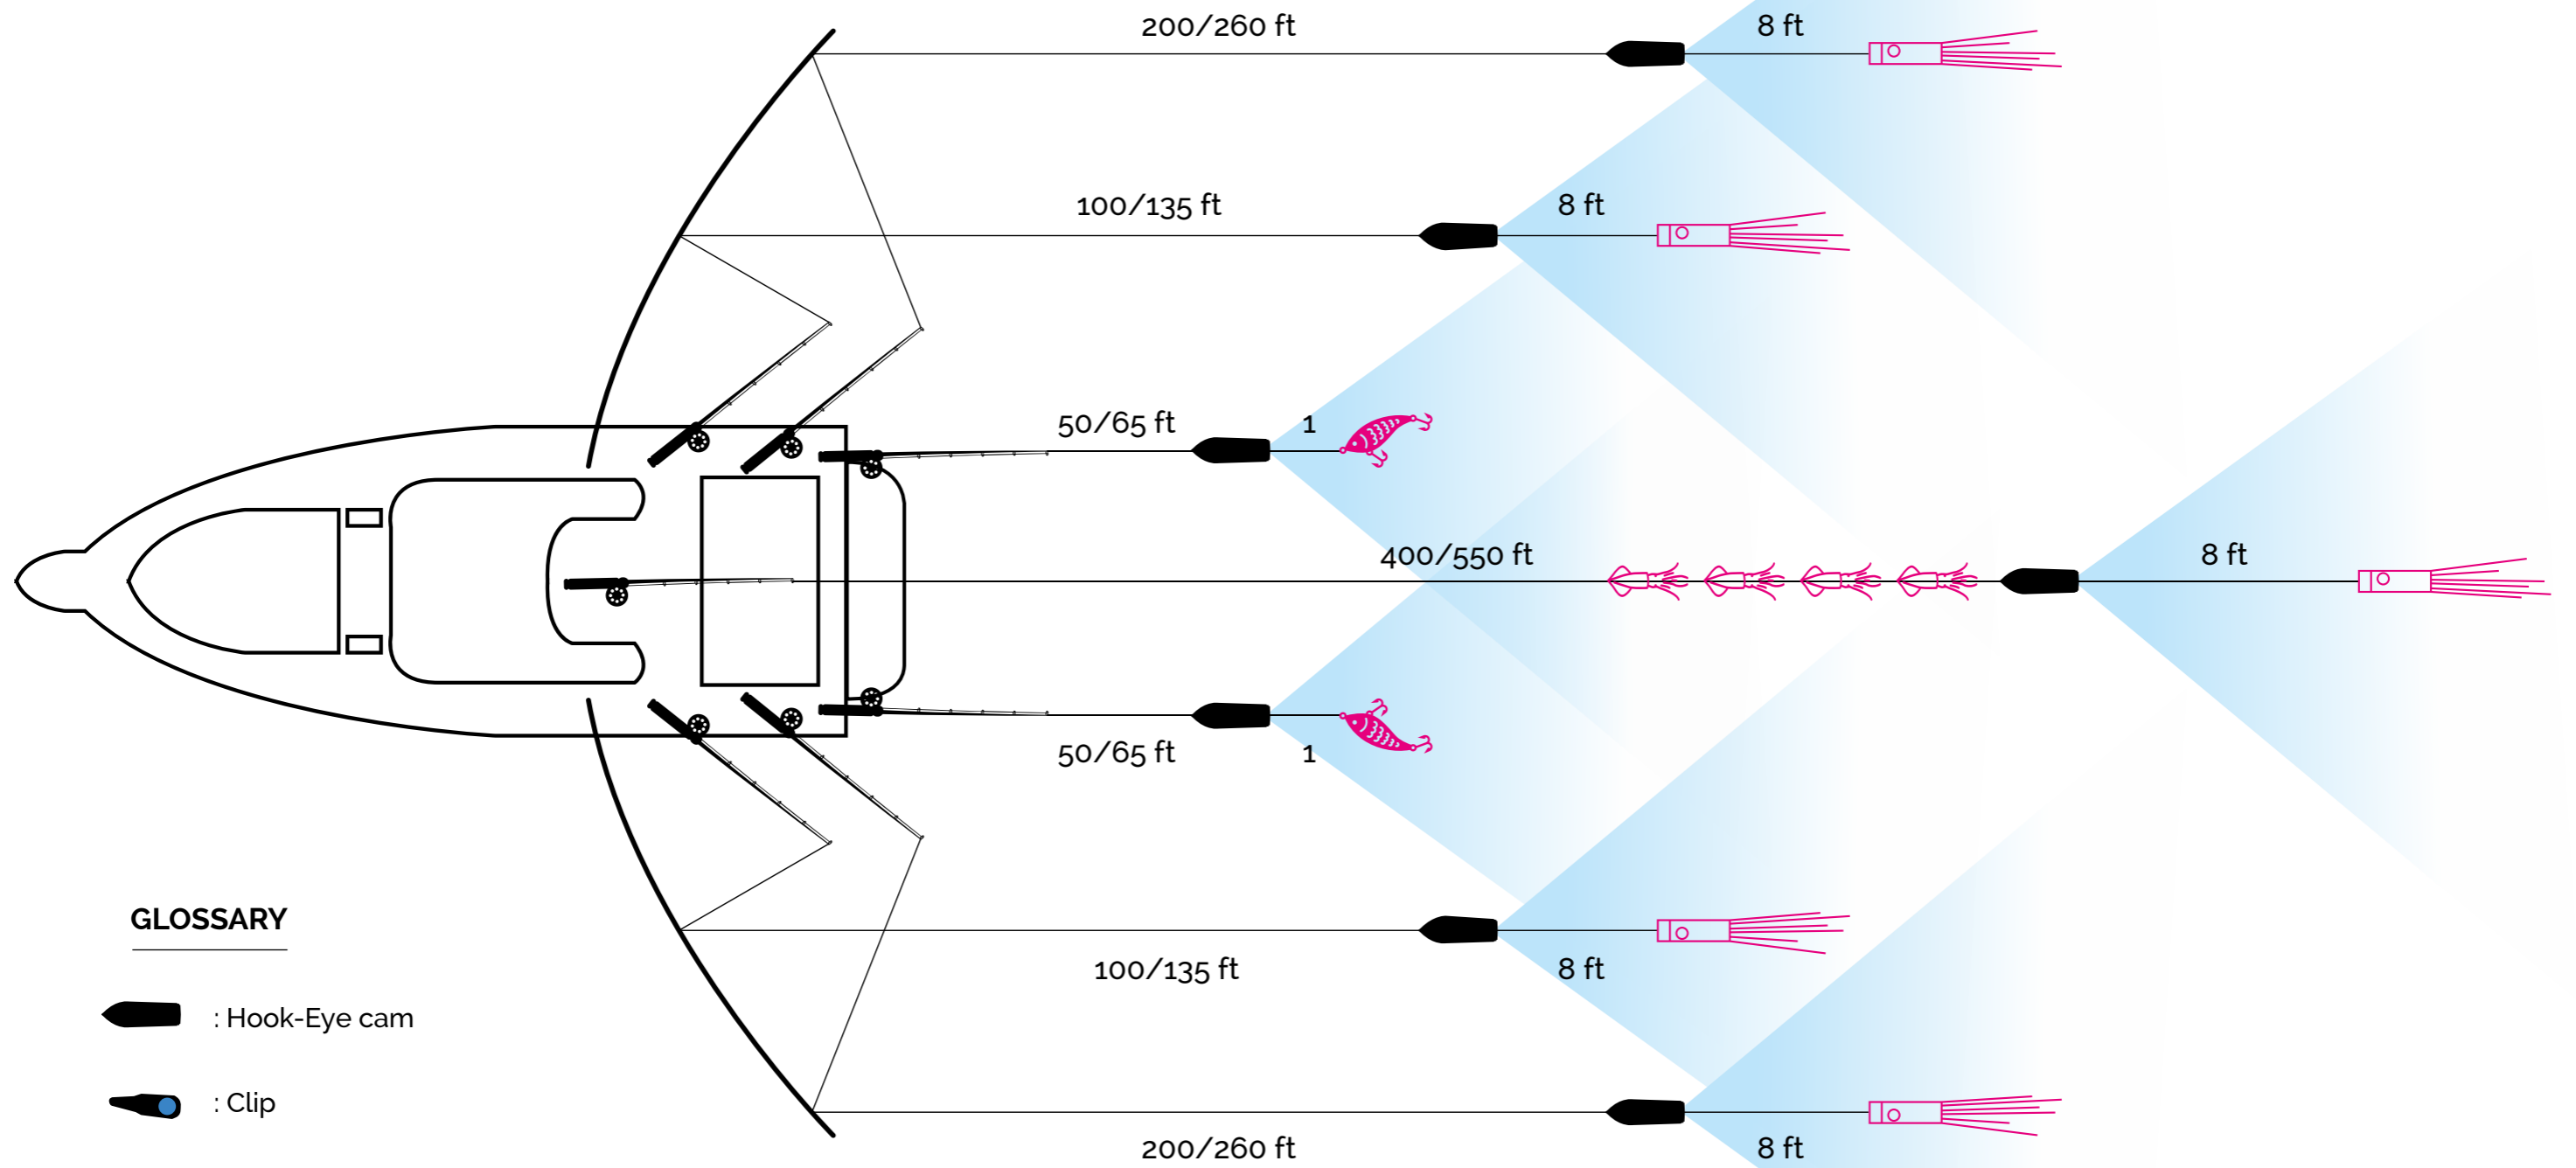

HOOK-EYE

Set Up & Mount

Download the updated manual and access all functions on support.hook-eye.us

English

GLOSSARY

 : Hook-Eye cam

 : Clip

 : Minnow

 : Lure

 : Bird

NOTES:

1. The length of the leader depends on the kind of Minnow used

info@e-eye.us
www.hook-eye.us

GLOSSARY

-  : Hook-Eye cam
-  : Hook-Eye dredge accessory
-  : Dredge Kit
-  : Lure

info@e-eye.us
www.hook-eye.us