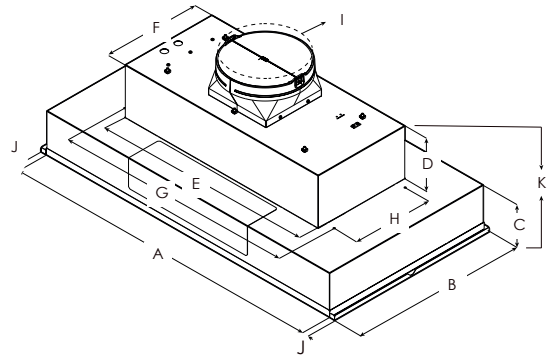

HUSH SYSTEM

LED REPLACEABLE

SEAMLESS LOOK

GREASE COLLECTORS

PROFESSIONAL PERFORMANCE

HEAT GUARD

ELICA'S EXCLUSIVE PLUS FEATURES

Arezzo provides professional grade performance, while being discreetly mounted inside the cabinetry. Available in 28 1/2" and 34 1/2" width with a 600 CFM blower, and equipped with a 1200 CFM blower for widths of 34 1/2", 40 1/2" and 46 1/2" for extraordinary ventilating power.

The extra depth (22") is ideal for supporting powerful professional ranges. Plus the All-In-One design avoids the need to purchase a stainless liner. Hidden metallic in/out knob controls operate the 4-speed blower and LED lighting.

	EAR628S4	EAR634SS EAR134S4	EAR140S4	EAR146S4
A	28 1/2" (72.4 cm)	34 1/2" (87.6 cm)	40 1/2" (103 cm)	46 1/2" (118 cm)
B	22" (55.9 cm)	22" (55.9 cm)	22" (55.9 cm)	
C	5 7/16" (13.8 cm)			
D	6 1/2" (16.4 cm)			
E	22 3/64" (56 cm)	27 7/64" (70 cm)		
F	12 3/8" (31.6 cm)			
G	24 21/64" (62 cm)	29 13/64" (31.6 cm)		
H	10 1/8" (25.7 cm)			
I	10" (25.4 cm)			
J	3/4" (1.9 cm)			
K	11 7/8" (30.4 cm)			