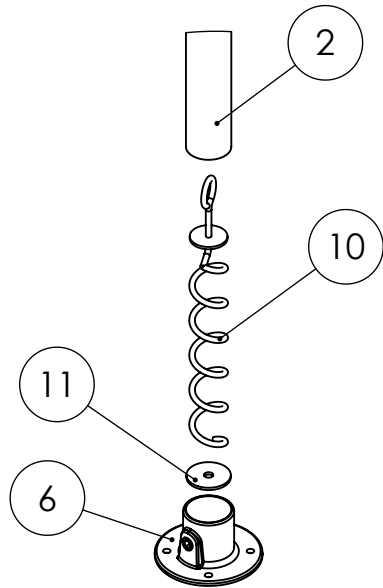

ITEM NO.	PART NUMBER	DESCRIPTION	QTY.
2	SN2048LBUM	Ladder bottom Male	2
3	DB2R	Monkey Rung	2
4	20MRCW1	M10 Concave Washer	4
5	B1045BH1	M10 x 45 BUTTON HEAD S.S SCREW	4
6	G131-D	base plate	2
7	LD1A	Ladder Bottom Upright	2
8	BC1040F	M10 Chicago Female	4
9	BC1040M	M10 Chicago Male	4
10	GA1	Ground Anchor	2
11	GAWASHER	WASHER	2

growplay

ASSEMBLY INSTRUCTIONS

TITLE:LADDER 1 PARTS

PART #: ALD1 REV: A