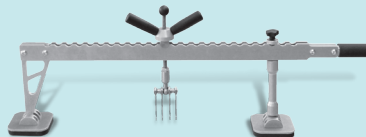

Levelling bar double action
ref. 053564