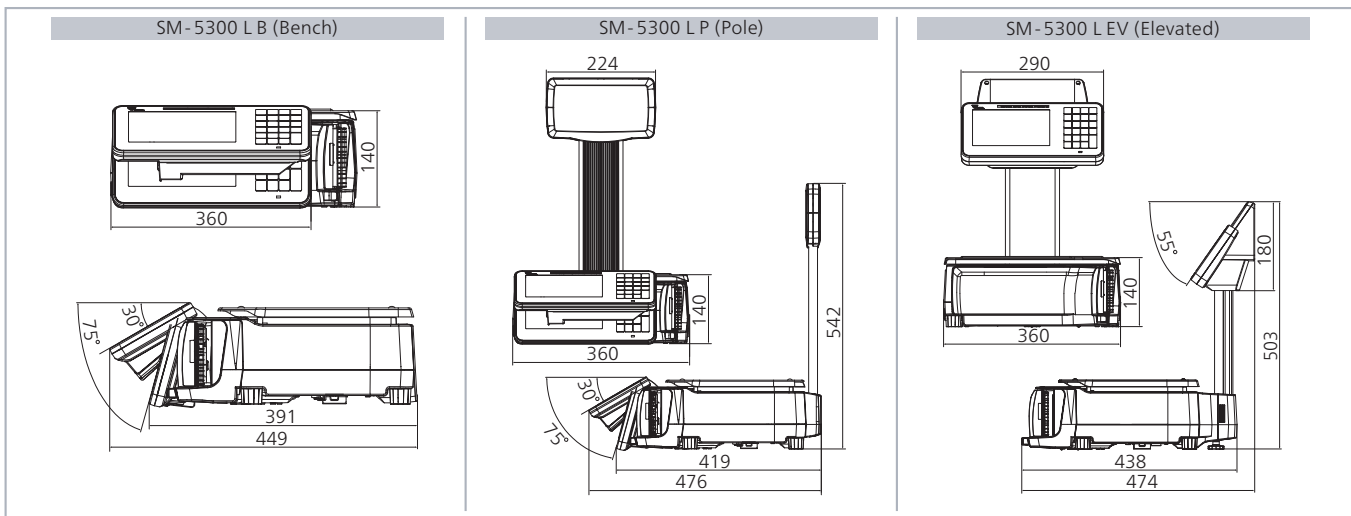

# SM-5300 L

PC Based System Scale Printer

- Linerless Labeling with Auto-Cutter
- Interactive Screens
- Watermark Printing
- Traceability, Security & Networking
- Accurate Waste Tracking

SM-5300 L B

## External Dimensions (mm)

## Specifications

Capacity	Max 6kg	Max 30lb	Max 30kg
Single Interval	e = 2g	e = 0.01lb	e = 10g
	e = 1g	e = 2g	e = 5g
Capacity	Max 3 / 6kg	Max 6 / 15kg	Max 15 / 30kg
Multi Interval	e = 1 / 2g	e = 2 / 5g	e = 5 / 10g

Model ***	SM-5300 L B (Bench)	SM-5300 L P (Pole)	SM-5300 L EV (Elevated)
Dimension WxDxH(mm)	360 x 449 x 140	360 x 476 x 542	360 x 474 x 503
Operator Display	7" with Touch (800 x 480, TFT WVGA)	○	○
Customer Display	7" (800 x 480, TFT WVGA)	○	○
Display Resolution	1 / 3,000, 1 / 6,000 & 1 / 7,500		
Number of Preset Keys	23 Alphanumeric Function Keys		
Types	Liner	Linerless With Auto-Cutter	
Roll Diameter	125mm (Max)	95mm (Max)	
Label / Print Width	56mm (Max)	56mm (Max)	
Receipt Paper Width	70mm (Max)	62mm (Max)	
Printing Speed	120mm / second*	100mm / second*	
Print Resolution	200 dpi	200 dpi	
Power Source	AC 100 / 110 or 220 / 230 / 240 Volts (50 / 60Hz) Auto Switch		
Operating Temperature	-10°C to +40°C		
Humidity	15% to 85% RH		
Standard Interface	Ethernet 10 / 100 Base T, 2 x USB 2.0		
Net Weight	10 kg	11 kg	12 kg
Options	Wireless LAN IEEE 802.11 a / b / g / n / ac, Base Station, e.Label with Hi-Touch, InfoTag, Queue Printer, NF-02, Speed ID & Wristband		
Factory Option	Linerless Printer with Auto-Cutter		