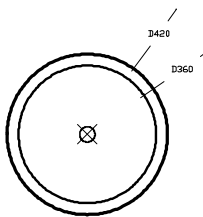

Tubb Basin

DIMENSIONS

D 400mm x H 115mm* (D 15.7" x H 4.5")

WEIGHT

10kg* (22lb)

SEALER

Nood Co Deep Seal System

WASTE RQD

Standard 32mm (1 1/4")

WALL THICKNESS

25mm

*Measurements and weights are approx (Waste not provided by Nood Co) Colours may vary. Warranty/Packaging/Maintenance at rear of Catalogue.

AVAILABLE COLOURS

IVORY