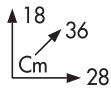

## Split 120

**NEW**

**INDUCTION  
MOTOR POWERED**

Code	8.104.0020C
	8013298204441
	120 bar max – 2030 psi max
	360 l/h max – 1.85 GPM (USA) max
	1800 W – 127V/60Hz
	12 Kg
	40 x 24 h 33 cm
	-
	-

	Gun with quick connection
	6 m. h.p. hose
	Lance for interchangeable nozzle head
	High pressure Variojet head
	Detergent nozzle head