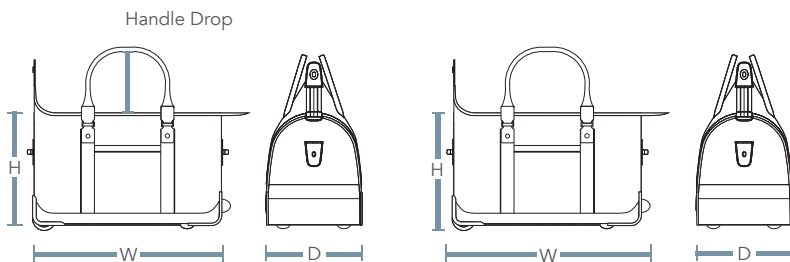

How we measure

Body dimensions exclude wheels and handles. Overall dimensions include all wheels, handles and pockets—it's the size of the case to the complete outer limit. An exception to this standard are totes and bags with longer carry handles. Those exterior measurements include the main body of the bag, and the handle drop is an additional measurement.

Hardside suitcases

Body dimensions.

Overall dimensions.

Softside suitcases

Body dimensions.

Overall dimensions.

Duffels

Body dimensions.

Overall dimensions.

Totes

Overall dimensions.

Backpacks

Overall dimensions.