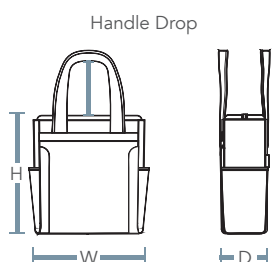

How we measure

Body dimensions exclude wheels and handles. Overall dimensions include all wheels, handles and pockets—it's the size of the case to the complete outer limit. An exception to this standard are totes and bags with longer carry handles. Those exterior measurements include the main body of the bag, and the handle drop is an additional measurement.

Hardside suitcases

Body dimensions.

Overall dimensions.

Softside suitcases

Body dimensions.

Overall dimensions.

Duffels

Body dimensions.

Overall dimensions.

Totes

Overall dimensions.

Backpacks

Overall dimensions.