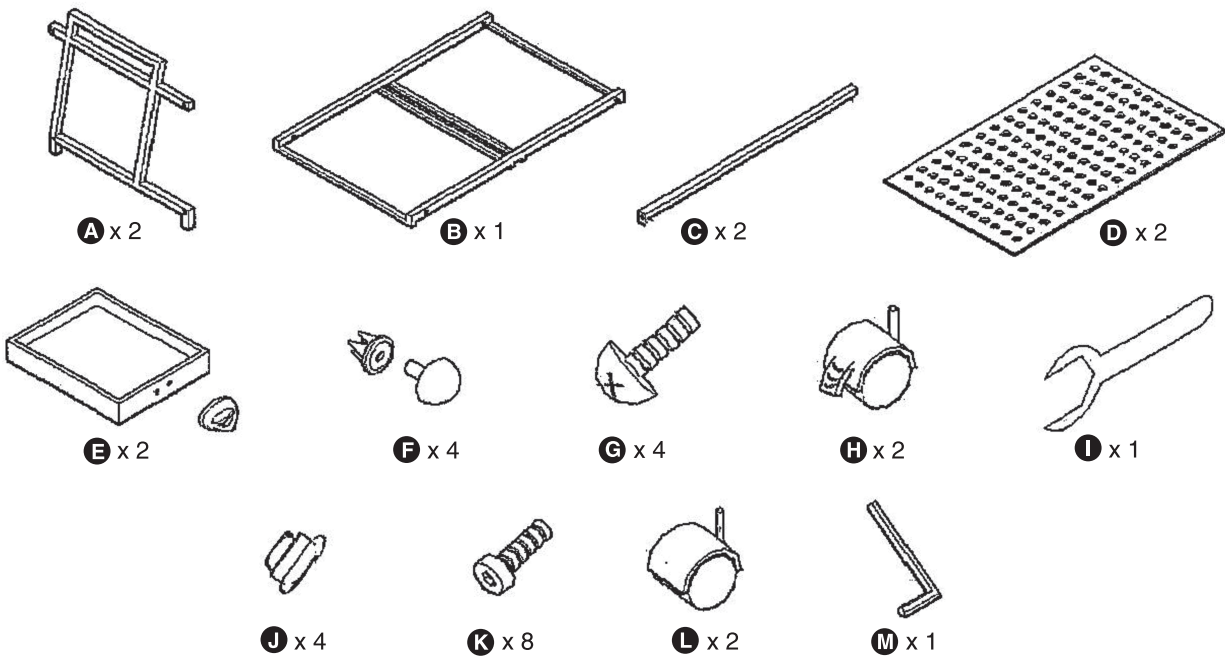

Underdesk Machine Stand

with Supply Drawers
VF95530

Vertiflex
Products™

Assembly Instructions

www.advantus.com

904.482.0091

Before You Begin

Review all instructions before beginning assembly.

Before starting, check the parts you've received against the parts list. Separate, identify and count all hardware parts. If you are missing any pieces, please contact Advantus customer service.

Parts List