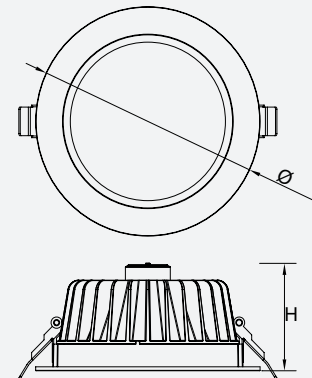

## RECESSED TRI-COLOUR DOWNLIGHT

- Die-casting Aluminium body
- Powder coated finish
- Polycarbonate diffuser
- SMD LED chips
- Come with constant current LED driver
- Non-dimmable
- IP54 weatherproof front only
- 1.2m Flex & Plug
- CRI>80
- Power factor: >0.9
- Efficacy: >85lm/W
- Lifespan: 50,000Hrs
- Fixed
- Operating Ambient Temp: -15~45°C
- Electrical Classification: Class II
- Warranty: 5 Years

## TECHNICAL SPECIFICATIONS

MODEL NO.	INPUT VOLTAGE	POWER	LUMEN	COLOUR TEMPERATURE	BEAM ANGLE	DIMENSIONS (Ø×H)	CUT OUT	FITTING COLOUR
EDL106-3 TC WH	240V	18W	1550/1650/1700lm	3000/4000/6000K	90°	162 x 82 mm	145 mm	White
EDL106-4 TC WH	240V	25W	2100/2250/2350lm	3000/4000/6000K	90°	193 x 94 mm	165 mm	White
EDL106-5 TC WH	240V	35W	3000/3150/3300lm	3000/4000/6000K	90°	230 x 106 mm	200 mm	White