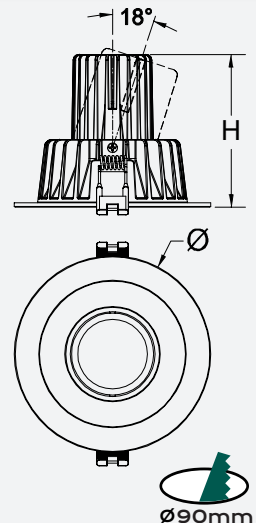

TILTABLE RECESSED LED DOWNLIGHT

- Die-casting Aluminium body
- Powder coated finish
- Polycarbonate reflector
- CREE COB LED chips
- Come with constant current LED driver
- Leading & Trailing edge dimming
- IP44 weatherproof front only
- 1.2m Flex & Plug
- CRI>90
- Power factor: >0.8
- Efficacy: 75lm/W
- Lifespan: 50,000Hrs
- Tiltable
- Operating Ambient Temp: -15~45°C
- Electrical Classification: Class II
- Warranty: 5 Years

DAINTREE

EDL104-2 WW WH

TECHNICAL SPECIFICATIONS

MODEL NO.	INPUT VOLTAGE	POWER	LUMEN	COLOUR TEMPERATURE	BEAM ANGLE	DIMENSIONS (Ø×H)	FITTING COLOUR
EDL104-2 WW WH	240V	12W	900lm	3000K	60°	110 x 86 mm	White