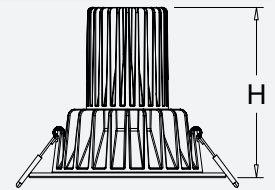

RECESSED LED DOWNLIGHT

DAINTREE

EDL104-1 WW

- Die-casting Aluminium body
- Powder coated finish
- Polycarbonate reflector
- CREE COB LED chips
- Come with constant current LED driver
- Leading & Trailing edge dimming
- IP44 weatherproof front only
- 1.2m Flex & Plug
- CRI>90
- Power factor: >0.8
- Efficacy: 75lm/W
- Lifespan: 50,000Hrs
- Fixed
- Operating Ambient Temp: -15~45°C
- Electrical Classification: Class II
- Warranty: 5 Years

TECHNICAL SPECIFICATIONS

MODEL NO.	INPUT VOLTAGE	POWER	LUMEN	COLOUR TEMPERATURE	BEAM ANGLE	DIMENSIONS (Ø×H)	FITTING COLOUR
EDL104-1 WW WH	240V	12W	900lm	3000K	60°	110 x 86 mm	White