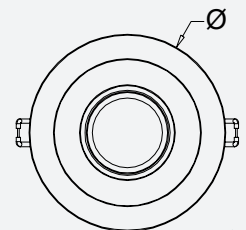

RECESSED LED DOWNLIGHT

DAINTREE

EDL104-1 WW

- Die-casting Aluminium body
- Powder coated finish
- Polycarbonate reflector
- CREE COB LED chips
- Come with constant current LED driver
- Leading & Trailing edge dimming
- IP44 weatherproof front only
- 1.2m Flex & Plug
- CRI>90
- Power factor: >0.8
- Efficacy: 75lm/W
- Lifespan: 50,000Hrs
- Fixed
- Operating Ambient Temp: -15~45°C
- Electrical Classification: Class II
- Warranty: 5 Years

TECHNICAL SPECIFICATIONS

MODEL NO.	INPUT VOLTAGE	POWER	LUMEN	COLOUR TEMPERATURE	BEAM ANGLE	DIMENSIONS (Ø×H)	FITTING COLOUR
EDL104-1 WW WH	240V	12W	900lm	3000K	60°	110 x 86 mm	White