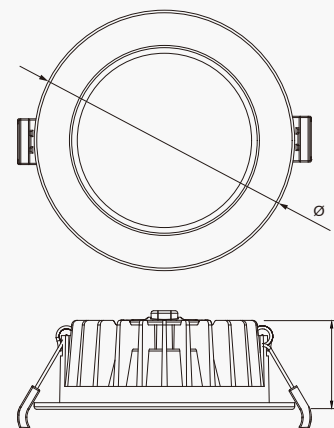

## RECESSED TRI-COLOR DOWNLIGHT

- Die-casting Aluminium body
- Powder coated finish
- Polycarbonate diffuser
- SMD LED chips
- Comes with constant current LED driver
- Leading and trailing edge dimming
- IP44 waterproof front only
- 1.2m Flex & Plug
- CRI>80
- Power factor: >0.9
- Efficacy: >85lm/W
- Lifespan: 50,000Hrs
- Fixed
- Operating Ambient Temp: -20~40°C
- Electrical Classification: Class II
- Warranty: 5 Years

## TECHNICAL SPECIFICATIONS

MODEL NO.	INPUT VOLTAGE	POWER	LUMEN	COLOUR TEMPERATURE	BEAM ANGLE	DIMENSIONS (Ø×H)	CUT OUT	FITTING COLOUR
EDL111-2 TC WH	230V	10W	750/850/800lm	3000/4000/5700K	100°	103 x 35 mm	90mm	White