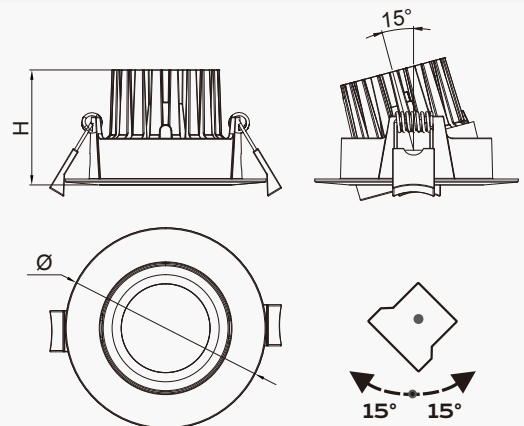

GIMBLE RECESSED LED DOWNLIGHT

- Die-casting Aluminum body
- Powder coated finish
- Polycarbonate reflector
- COB LED chips
- Come with constant current LED driver
- Trailing edge dimming
- IP44
- 1.2 Flex & Plug
- CRI: >80
- Power factor: >0.9
- Efficacy: >78lm/W
- Lifespan: 30,000Hrs
- IC Rating: IC-4
- Operating Ambient Temp: -20~40°C
- Electrical Classification: Class II
- Warranty: 3 Years
- Tilttable

DAINTREE

EDL110-2 WW WH
EDL110-2 WW BK

TECHNICAL SPECIFICATIONS

MODEL NO.	INPUT VOLTAGE	POWER	LUMEN	COLOUR TEMPERATURE	BEAM ANGLE	DIMENSIONS (Ø×H)	FITTING COLOUR
EDL110-2 WW WH	240V	10W	780lm	3000K	60°	102 x 58 mm	White
EDL110-2 WW BK	240V	10W	780lm	3000K	60°	102 x 58 mm	Black