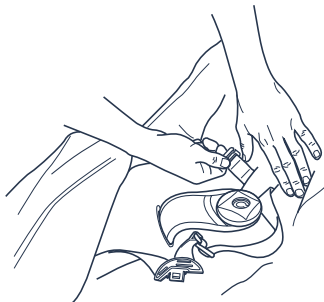

# USING YOUR COLUGO COZY

YOU CAN ALWAYS TEXT US AT 646.257.2810  
WITH QUESTIONS AS YOU GO.

**WARNING:** Never leave child unattended. Always keep child in view while in the stroller. The Cozy is intended only for use with Colugo strollers and may not be compatible with other stroller brands. Ensure that the Cozy is fully secured before use.

1. Slide the Cozy onto the stroller with the elastic loop around the footrest.

2. Disconnect the shoulder straps at the top of the seat, then pull the harness straps through the back of the cozy.

3. Attach the shoulder straps to the seatback at the appropriate height for your child.