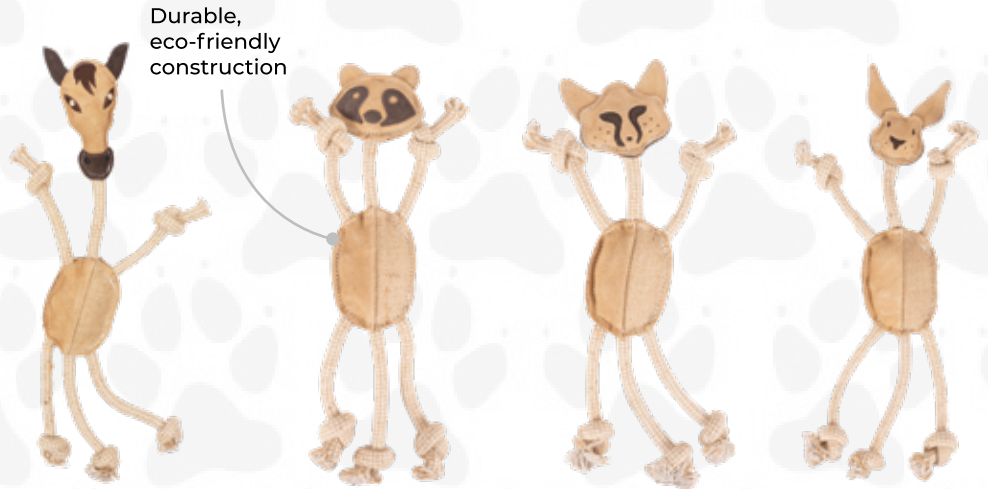

New Sizes!

Grey
M - XXXL
BLS0111GY

New Sizes!

Winetasting
M - XXXL
BLS0111TX

SIZE	MS	M	L	XL	XXL	XXL
MSRP	\$29.99			\$34.99		\$39.99

SHEDROW K9[®] DOG TOYS

Created with the expert attention to detail you've come to expect from Shedrow K9[®], our collection of dog toys offers an outstanding play experience for every pet.

ICON LEGEND

Helps promote dental health

Integrated squeaker

Mixed materials

Braided rope

Durable

Perfect for indoor and outdoor play!

**JUTE & ROPE
DOG TOY**

Leather, jute and rope toy with a fun integrated squeaker.

HORSE
DOG1471
MSRP \$16.99

RACCOON
DOG1472
MSRP \$16.99

FOX
DOG1473
MSRP \$16.99

RABBIT
DOG1474
MSRP \$16.99

**ROPE/WATER BOTTLE
DOG TOY**

Eco-friendly, natural rope toy with a recycled water bottle interior.