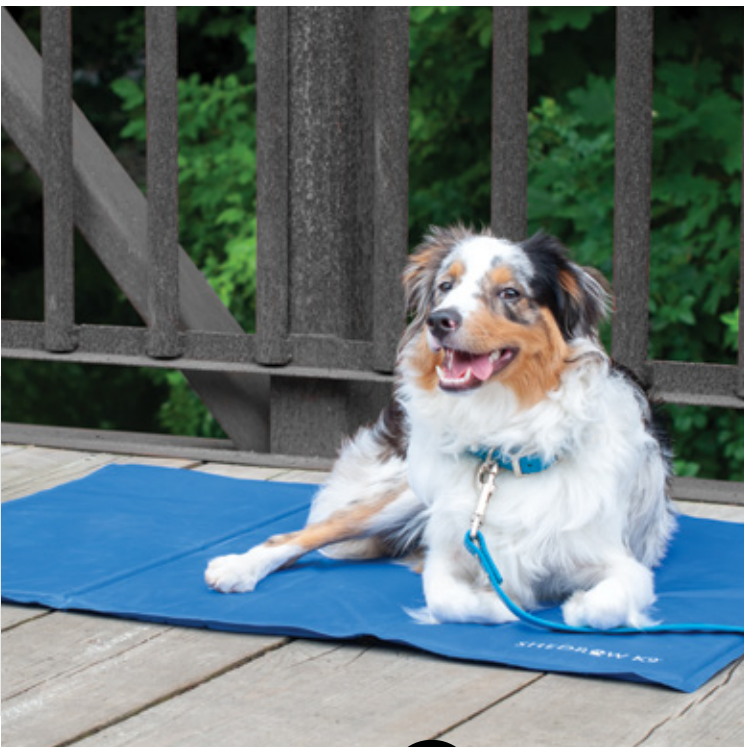

**SHEDROW K9®
DOG COOLING MAT**

- Self-cooling mat ensures pets receive immediate comfort and relief
- Pressure activated non-toxic gel provides an instant cooling sensation when dogs shift their weight
- Ideal for pets who overheat in the summer or have age-related aches

Royal Blue. Size: 25" x 35".
DOG7109
MSRP $69.99