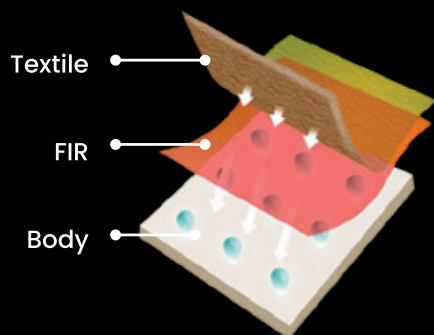

THERMAL THERAPY® CRATE MAT

WARMTH. CIRCULATION. RECOVERY.

Thermal Therapy® offers an outstanding, non-invasive and soothing technology. Made of a lightweight textile infused with ceramic powder to help loosen muscles and increase circulation. Fabric is constructed with exclusive technology designed to reflect Far Infrared (FIR) waves back to the body.

Far Infrared (FIR) therapy is a unique thermal-based therapy, long-studied for its beneficial effects in supporting musculoskeletal health. Exposure to Far Infrared (FIR) therapy has been shown to improve circulation, help increase oxygen in the blood cells and oxygen flow to the muscles, reduce inflammation in joints, tendons and ligaments, promote supple muscles and relieve joint stiffness!

Thermal Therapy®
All the support you need