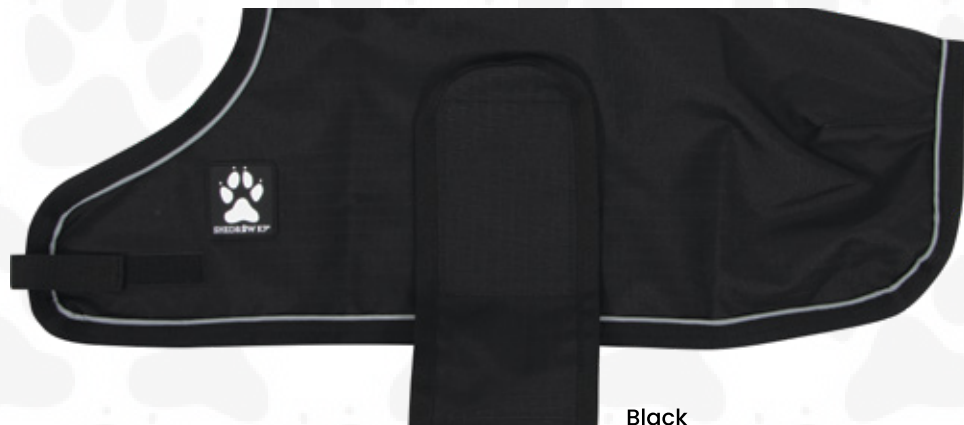

OUTER

WATERPROOF!

Reflective details

Smooth lining and tough exterior

Ideal to help keep heavier-coated breeds dry in the winter without adding extra warmth

Harness port

Easy on-and-off features:

Adjustable Front Strap

Adjustable Belly Band

Stretchy, Adjustable Leg Straps

Black
XXS - XL
BLS0072BK

SIZE	XXS	XS	S	MS	M	L	XL
MSRP		\$39.99		\$44.99	\$49.99	\$54.99	\$59.99

DOG COATS

Reflective at night!

Convenient harness port

Auggie
Hound Mix
Wearing Size L