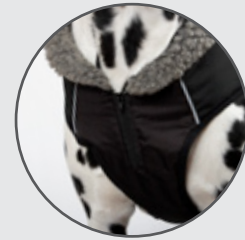

Sherpa-lined collar

Rugged 210 denier outer
shell with 340 gram fleece
lining and 160 gram polyfill

Reflective details

Harness port

Easy on-and-off features:

Full Chest
Coverage
With Front
Zipper
Closure

Adjustable
Belly Band