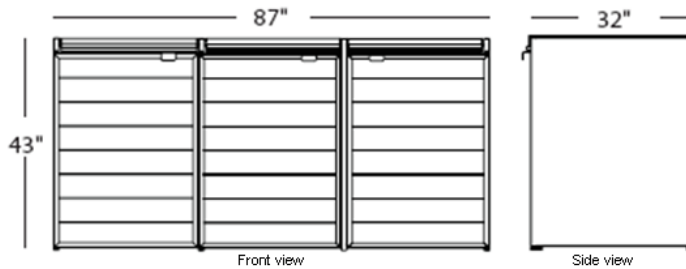

## Urbin Triple

**Interior dimensions per compartment**

28" wide, 41" height and 30.5" deep

**Maximum can size**

26.7" wide, 40.6" high, and 28.1" deep

**Material and Finish** > Tubular and sheet metal aluminum frame with a grey powder coated finish

**Door** > Removable red cedar siding finished with clear coat for UV protection

**Hardware** > All stainless steel hardware

The Urbin Triple is a stylish solution to store your outdoor garbage and recycling bins. It provides city dwellers with a modern and modular storage solution, specifically designed for homes with limited outdoor space. Made from a combination of warm western cedar and high-grade metal, the Urbin is visually appealing, compact, weather protected and highly functional for daily use.