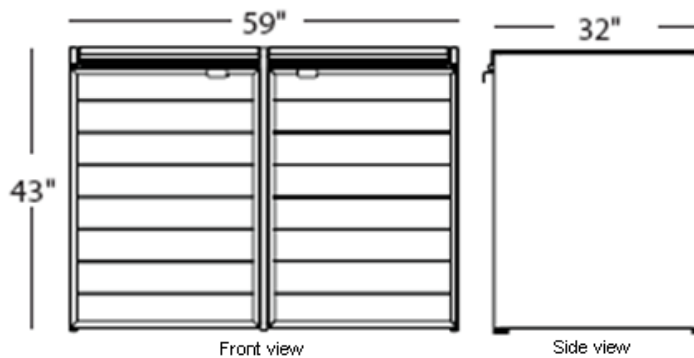

Urbin Double

Interior dimensions per compartment

28" wide, 41" height and 30.5" deep

Maximum can size

26.7" wide, 40.6" high, and 28.1" deep

Material and Finish > Tubular and sheet metal aluminum frame with a grey powder coated finish.

Door > Removable red cedar siding finished with clear coat for UV protection

Hardware > All stainless steel hardware

The Urbin Double is a stylish solution to store your outdoor garbage and recycling bins. It provides city dwellers with a modern and modular storage solution, specifically designed for homes with limited outdoor space. Made from a combination of warm western cedar and high-grade metal, the Urbin is visually appealing, compact, weather protected and highly functional for daily use.