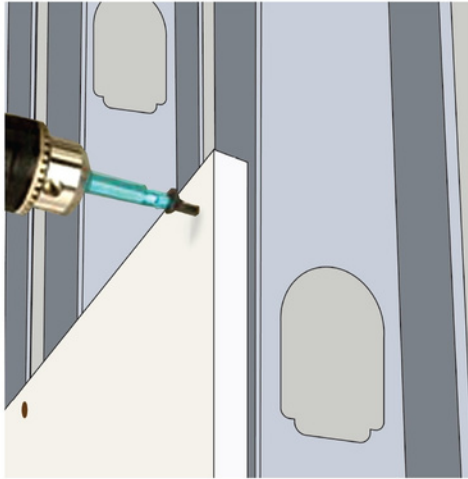

Drywall Screws

Premium Fine Thread

Tornillo para muro seco

Rosca fina, calidad superior

Textured Head
For Better Mud Adhesion

Phosphate Coating

Ideal For Metal Studs

Fine Thread
Designed for Attaching
Gypsum Panels to
Light Gauge Metal Studs

Extreme Sharp Point
Faster Engagement

Should Not Be Used in Treated Lumber

Product Size And Ordering Information

Catalog No.	Gauge / Length	Length Metric	Qty. Per Carton	Wt. Per Carton (lbs.)
USG 90599	#6 / 1"	25mm	10M	29
USG 90601	#6 / 1-1/4"	32mm	8M	32
USG 90603	#6 / 1-5/8"	41mm	5M	22
USG 90605	#6 / 2"	51mm	3.5M	22
USG 90607	#8 / 2-1/2"	64mm	2.5M	20
USG 90609	#8 / 3"	76mm	2M	22
USG 90600	#6 / 1"	25mm		5
USG 90602	#6 / 1-1/4"	32mm		5
USG 90604	#6 / 1-5/8"	41mm		5
USG 90606	#6 / 2"	51mm		5
USG 90608	#8 / 2-1/2"	64mm		5
USG 90610	#8 / 3"	76mm		5