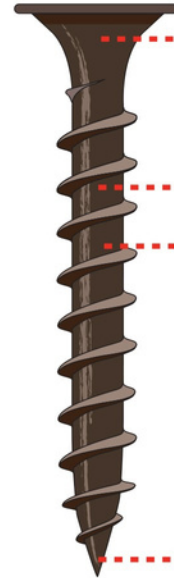

Drywall Screws

Premium Fine Thread

Tornillo para muro seco

Rosca fina, calidad superior

Textured Head
For Better Mud Adhesion

Phosphate Coating

Ideal For Metal Studs

Fine Thread
Designed for Attaching
Gypsum Panels to
Light Gauge Metal Studs

Extreme Sharp Point
Faster Engagement

Should Not Be Used in Treated Lumber

Product Size And Ordering Information

Catalog No.	Gauge / Length	Length Metric	Qty. Per Carton	Wt. Per Carton (lbs.)
USG 90599	#6 / 1"	25mm	10M	29
USG 90601	#6 / 1-1/4"	32mm	8M	32
USG 90603	#6 / 1-5/8"	41mm	5M	22
USG 90605	#6 / 2"	51mm	3.5M	22
USG 90607	#8 / 2-1/2"	64mm	2.5M	20
USG 90609	#8 / 3"	76mm	2M	22
USG 90600	#6 / 1"	25mm		5
USG 90602	#6 / 1-1/4"	32mm		5
USG 90604	#6 / 1-5/8"	41mm		5
USG 90606	#6 / 2"	51mm		5
USG 90608	#8 / 2-1/2"	64mm		5
USG 90610	#8 / 3"	76mm		5