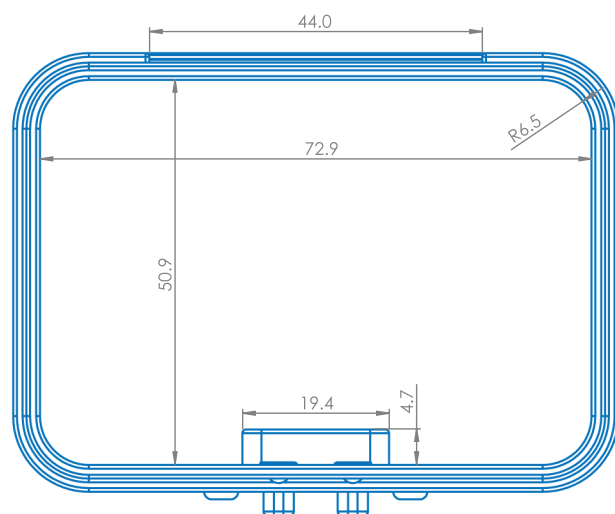

CHILD RESISTANT

HINGED LID TIN

Technical Drawing

Mini

SIZE: 3.15" x 2.28" x 0.58"

TOP VIEW (CLOSED)

FRONT VIEW (CLOSED)

TOP VIEW (OPEN)

FRONT VIEW (OPEN)

BASE (OPEN)