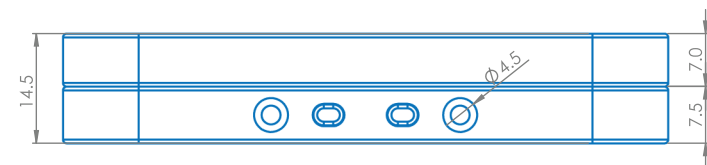

CHILD RESISTANT

HINGED LID TIN

Technical Drawing

Mini

SIZE: 3.15" x 2.28" x 0.58"

TOP VIEW (CLOSED)

FRONT VIEW (CLOSED)

TOP VIEW (OPEN)

FRONT VIEW (OPEN)

BASE (OPEN)