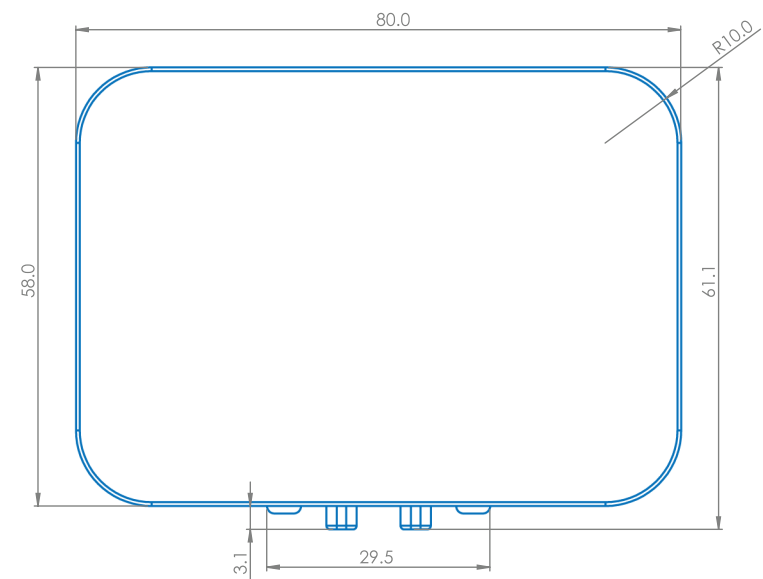

CHILD RESISTANT

HINGED LID TIN

Technical Drawing

Mini

SIZE: 3.15" x 2.28" x 0.58"

TOP VIEW (CLOSED)

FRONT VIEW (CLOSED)

TOP VIEW (OPEN)

FRONT VIEW (OPEN)

BASE (OPEN)