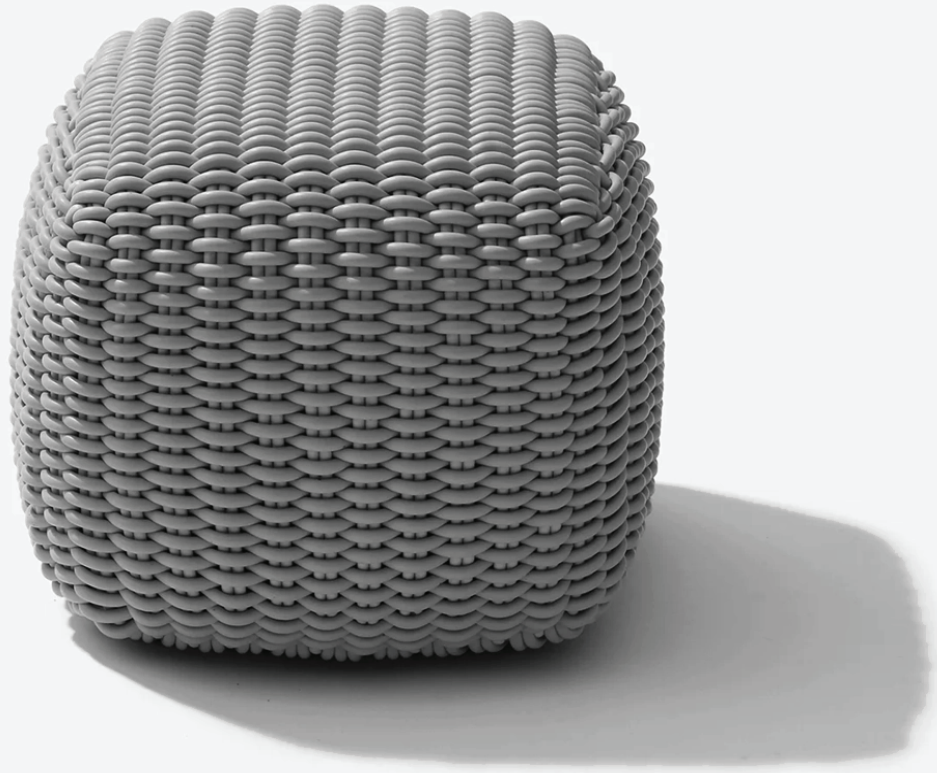

# SQUARE STOOL

SHORE

Square Stool in Monochrome 05 / Slate

	<b>MSRP</b>					
<b>Size</b>	<b>Monochrome</b>	<b>Gradient</b>	<b>Pixel</b>	<b>Multistripe</b>	<b>Overlay</b>	
20" L x 20" W x 16" H	\$1295	\$1485	\$1395	\$1485	\$1485	

- Furniture is made in our 1.0" thick Bold Weave.
- Approximate weight is 10 kg / 22 lbs.
- Can be fully customized by size, color, and pattern.
- Fully handmade in London, England.
- Made of high-performance silicone and marine-grade reticulated foam.