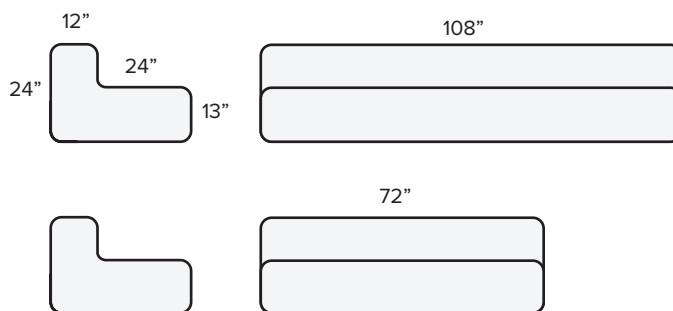

SOFA

SHORE

Sofa in Monochrome 05 / Slate, 36" L x 108" W x 24" H /// Sofa in Monochrome 08 / Glacier, 36" L x 72" W x 24" H

MSRP

Size	Monochrome	Gradient	Pixel	Multistripe	Overlay
36" L x 72" W x 24" H	\$6900	\$7700	\$7300	\$7700	\$7700
36" L x 108" W x 24" H	\$9900	\$11000	\$10400	\$11000	\$11000

- Seat Height is 13" and Seat Depth is 24".
- Approximate weight of 72" W sofa is 52 kg / 115 lbs.
- Approximate weight of 108" W sofa is 78 kg / 172 lbs.
- Furniture is made in our 1.0" thick Bold Weave.
- Can be fully customized by size, color, and pattern.
- Fully handmade in London, England.
- Made of high-performance silicone and marine-grade reticulated foam.