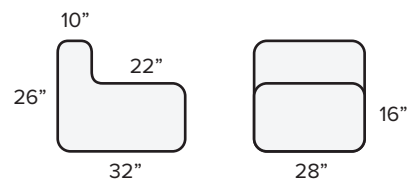

SIDE CHAIR

SHORE

Side Chair in Monochrome 03 / Marshmallow

Size	MSRP				
	Monochrome	Gradient	Pixel	Multistripe	Overlay
28" L x 32" W x 26" H	\$3199	\$3799	\$3499	\$3799	\$3799

- Seat Height is 16" and Seat Depth is 22".
- Approximate weight is 18 kg / 40 lbs.
- Furniture is made in our 1.0" thick Bold Weave.
- Can be fully customized by size, color, and pattern.
- Fully handmade in London, England.
- Made of high-performance silicone and marine-grade reticulated foam.